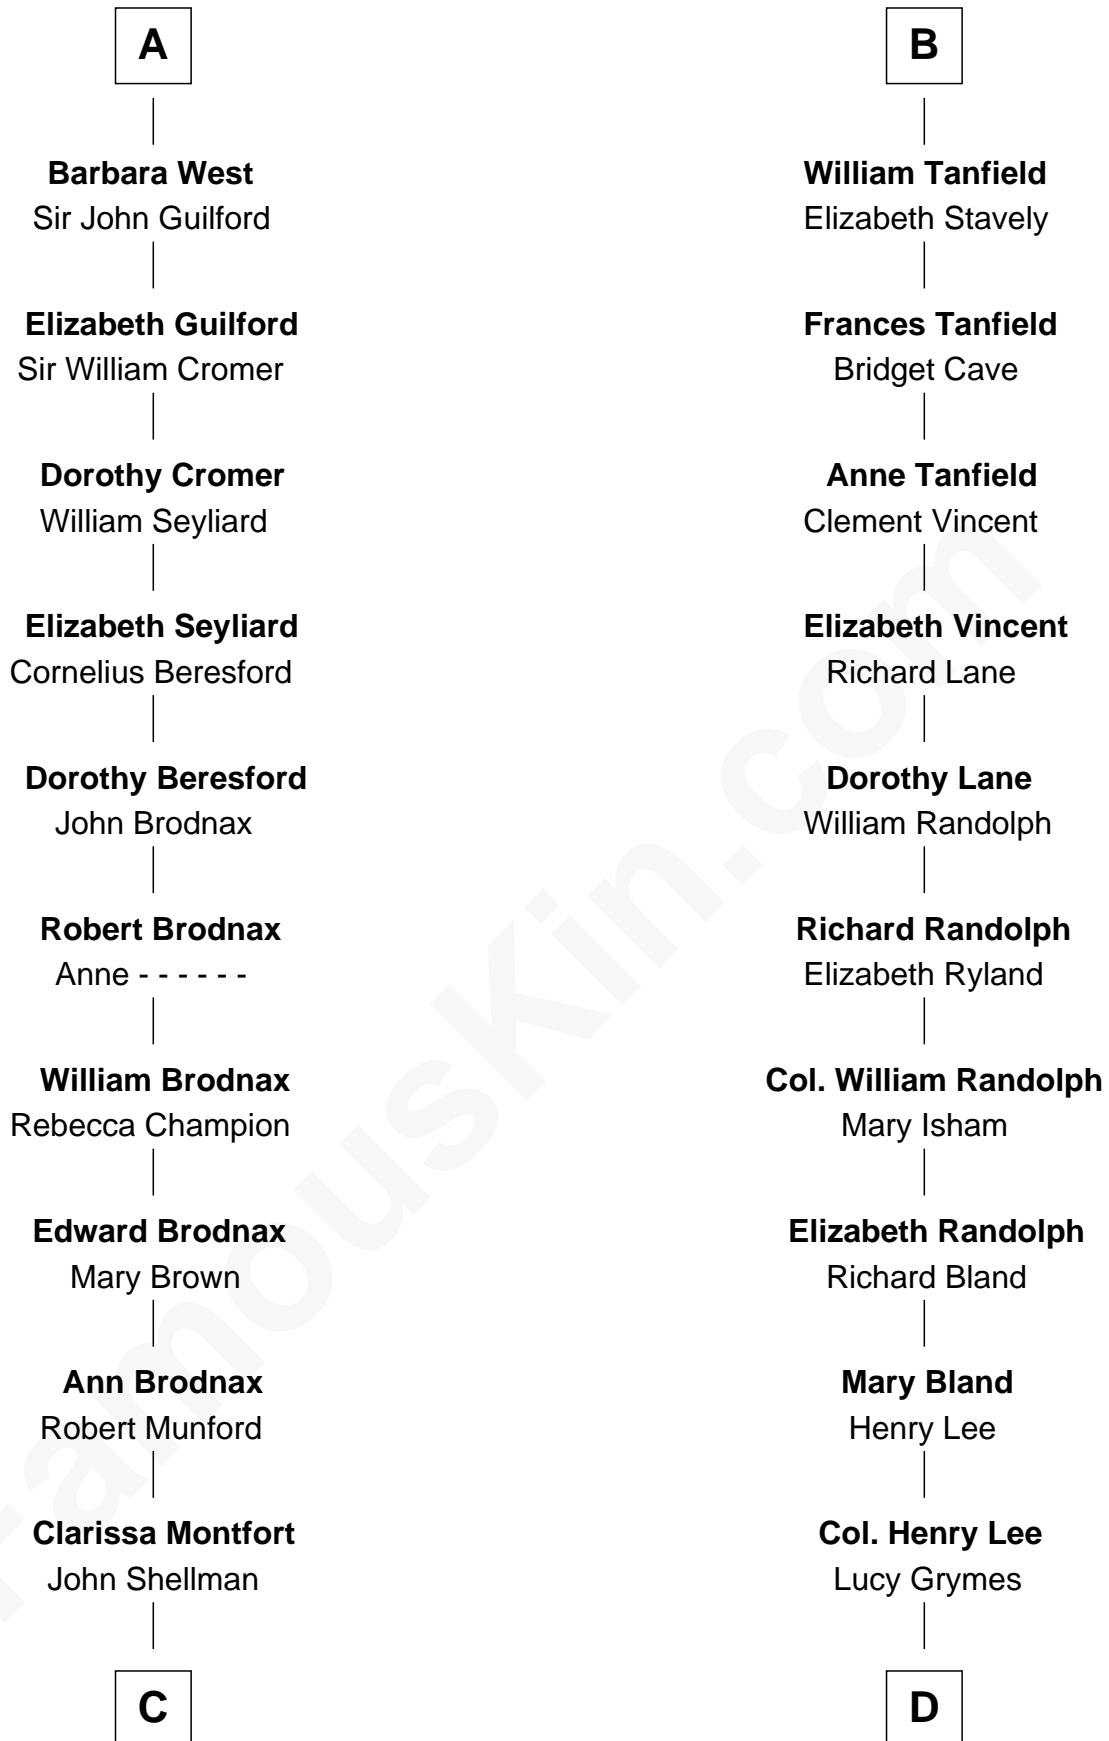

FamousKin.com
Relationship Chart of
George H. W. Bush
41st U.S. President

19th cousin 2 times removed of
Fitzhugh Lee
40th Governor of Virginia

Sir Roger de Mowbray
 Roese de Clare

C

Susan Montfort Shellman

Samuel Howard Fay

Harriet Eleanor Fay

Rev. James Smith Bush

Samuel Prescott Bush

Flora Sheldon

Prescott Sheldon Bush

Dorothy Wear Walker

George H. W. Bush