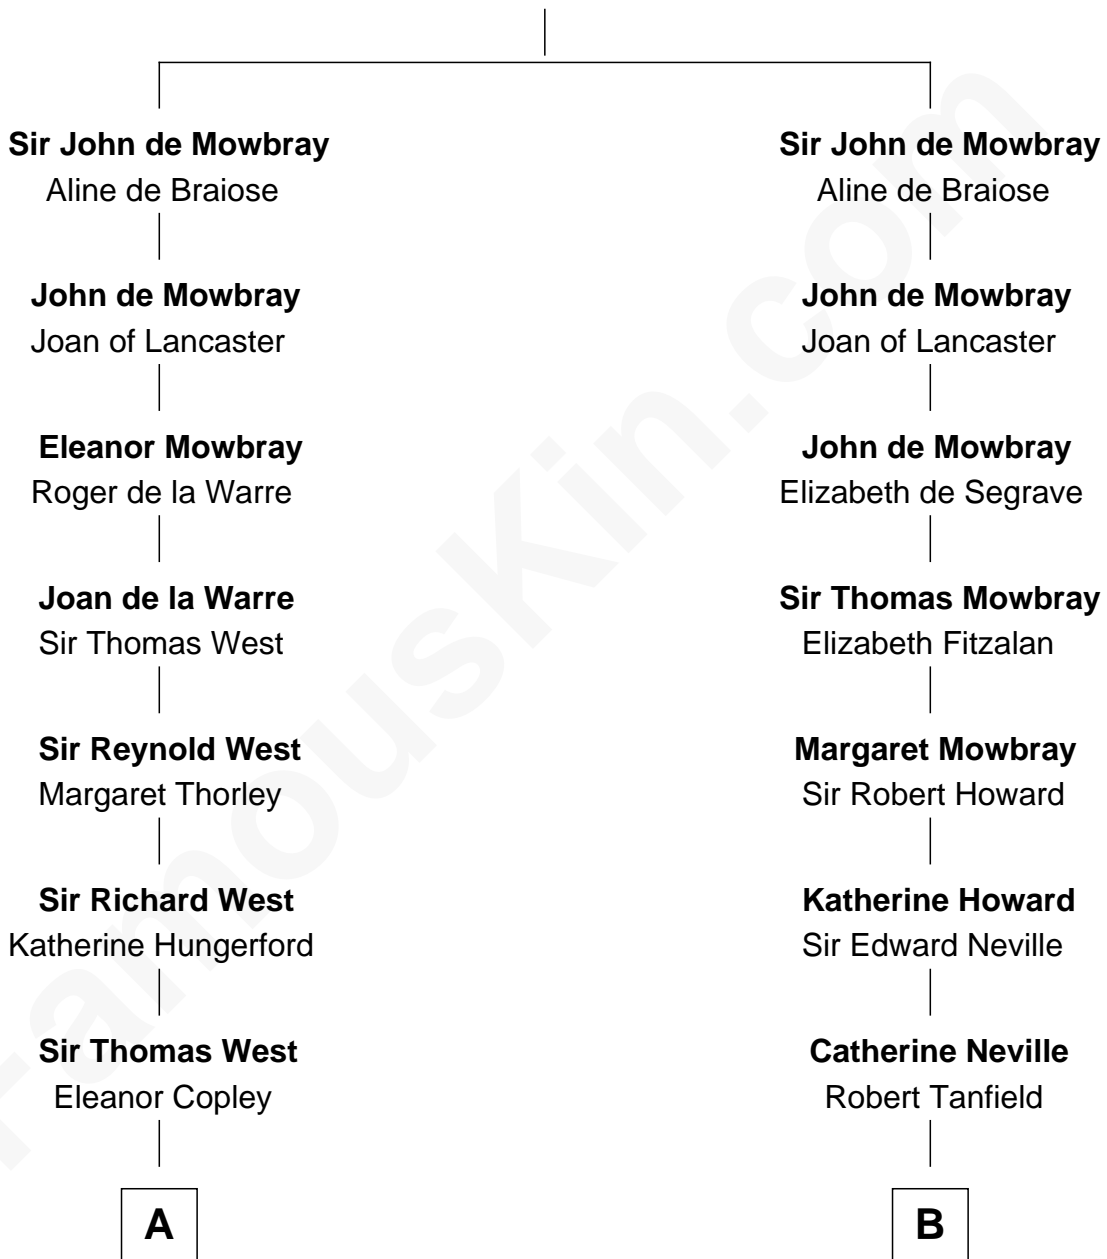

FamousKin.com
Relationship Chart of
George H. W. Bush
41st U.S. President

19th cousin 2 times removed of
Fitzhugh Lee
40th Governor of Virginia

Sir Roger de Mowbray
 Roese de Clare

C

Susan Montfort Shellman

Samuel Howard Fay

Harriet Eleanor Fay

Rev. James Smith Bush

Samuel Prescott Bush

Flora Sheldon

Prescott Sheldon Bush

Dorothy Wear Walker

George H. W. Bush

41st U.S. President

D

Maj. Gen. Henry Lee

Anne Hill Carter

Sydney Smith Lee

Anna Maria Mason

Fitzhugh Lee

40th Governor of Virginia