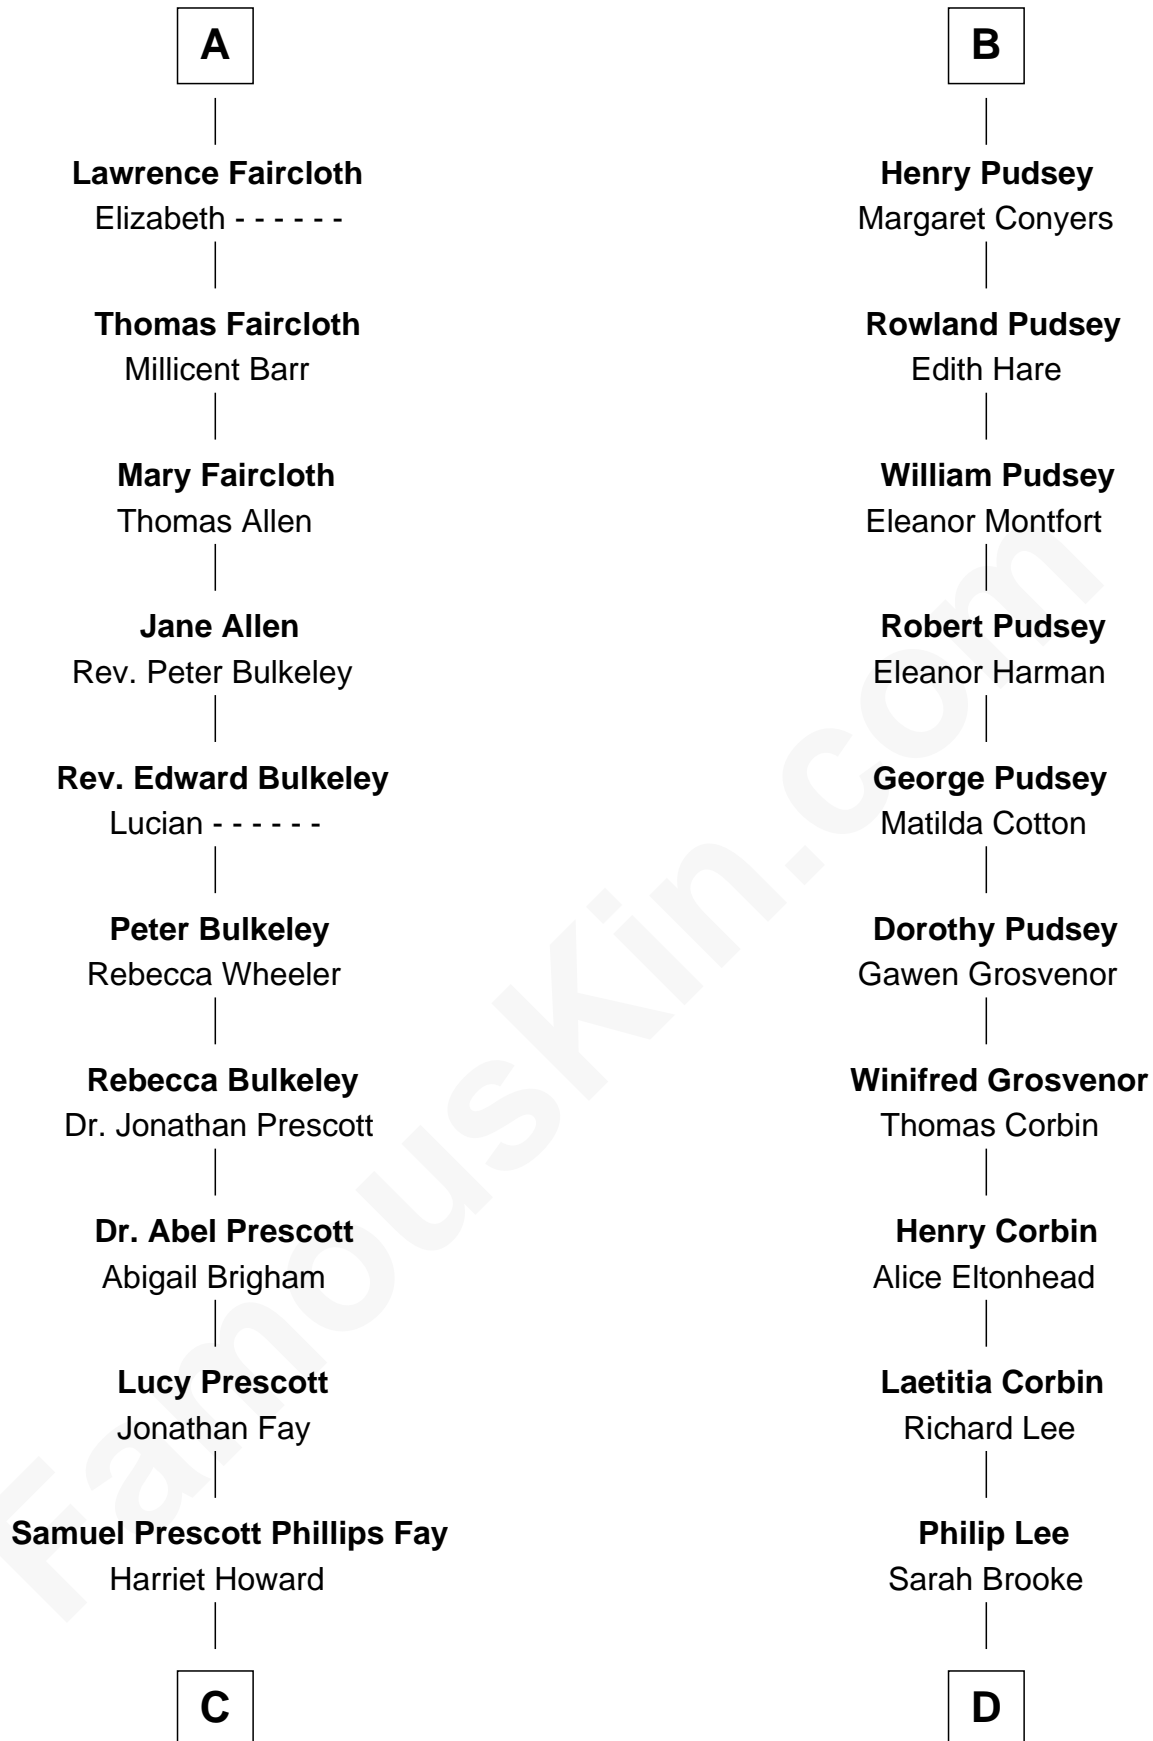

FamousKin.com
Relationship Chart of
George H. W. Bush
41st U.S. President

18th cousin 3 times removed of
Thomas Sim Lee
2nd and 7th Governor of Maryland

C

Samuel Howard Fay
Susan Montfort Shellman

Harriet Eleanor Fay
Rev. James Smith Bush

Samuel Prescott Bush
Flora Sheldon

Prescott Sheldon Bush
Dorothy Wear Walker

George H. W. Bush
41st U.S. President

D

Thomas Lee
Christiana Sim

Thomas Sim Lee
2nd and 7th Governor of Maryland

FamousKin.com