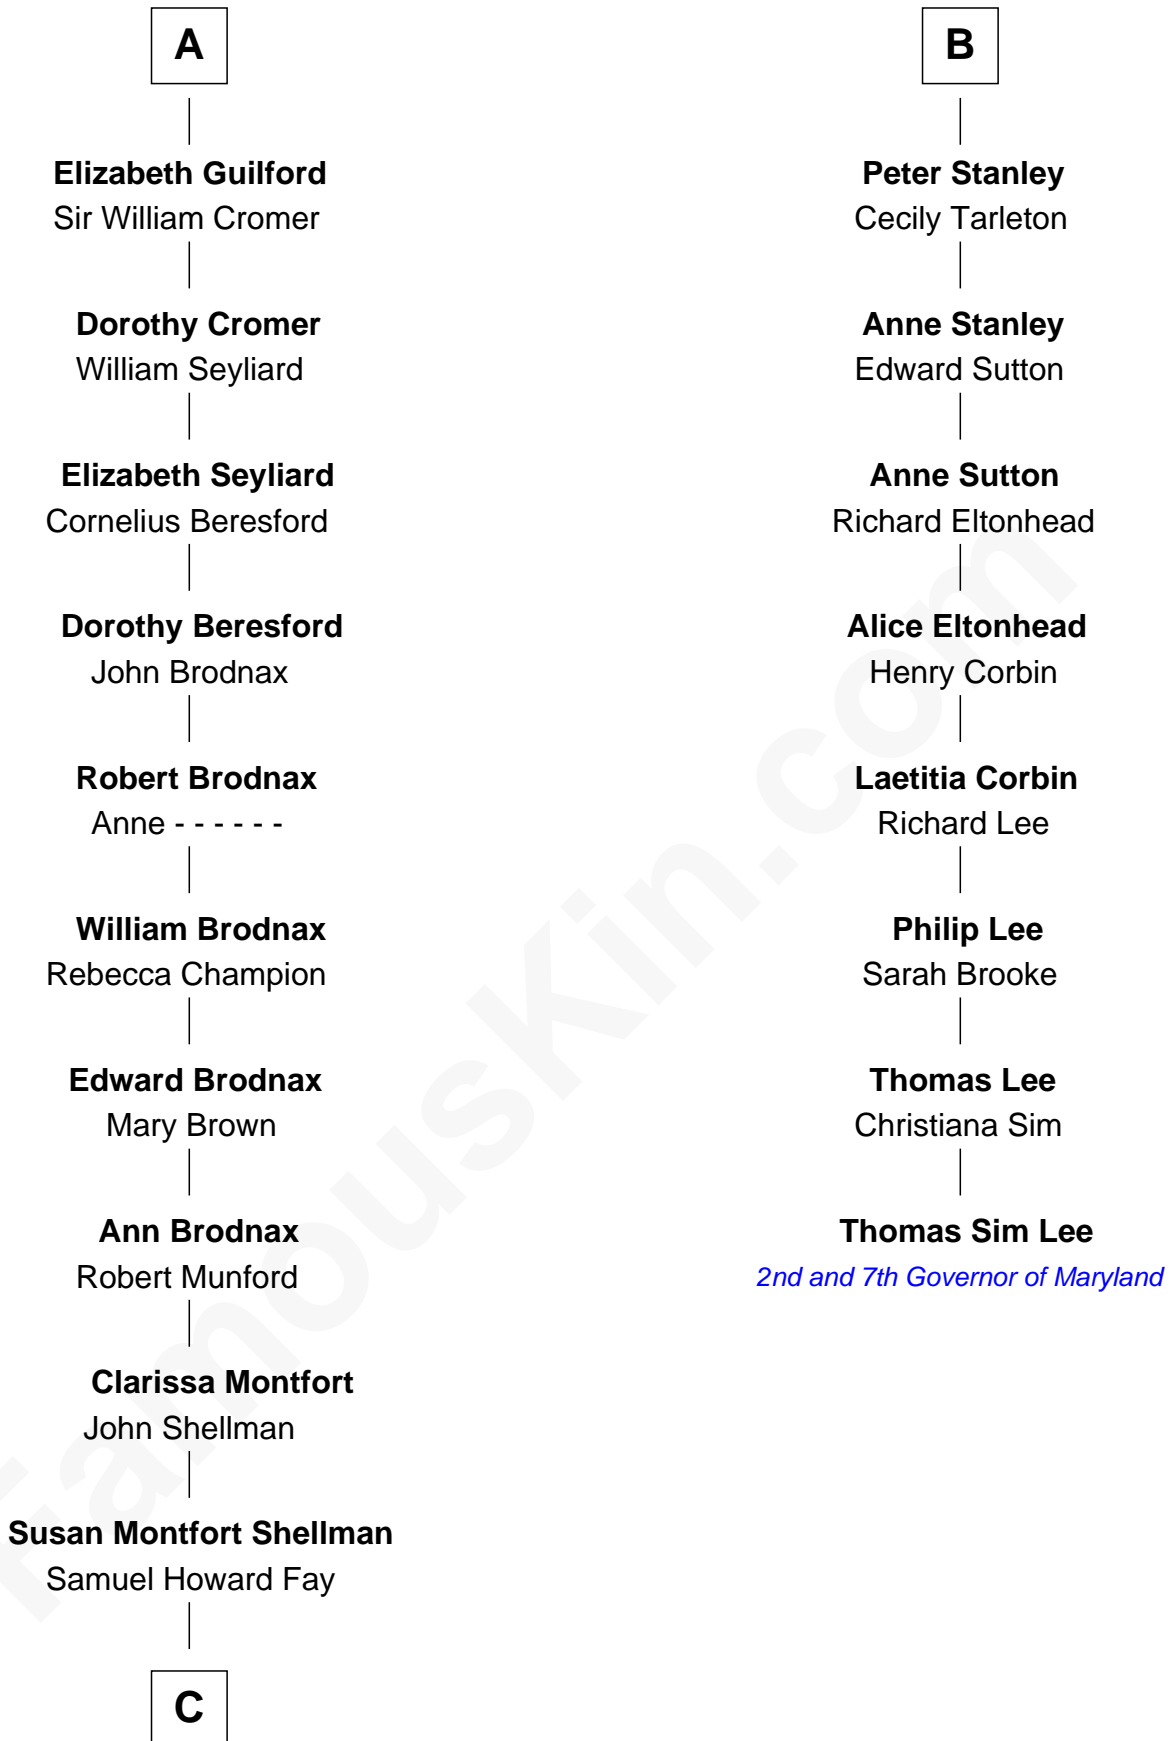

FamousKin.com
Relationship Chart of
George H. W. Bush
41st U.S. President

14th cousin 6 times removed of
Thomas Sim Lee
2nd and 7th Governor of Maryland

Sir Robert de Holland
 Maude la Zouche

C

Harriet Eleanor Fay
Rev. James Smith Bush

Samuel Prescott Bush
Flora Sheldon

Prescott Sheldon Bush
Dorothy Wear Walker

George H. W. Bush
41st U.S. President

FamousKin.com