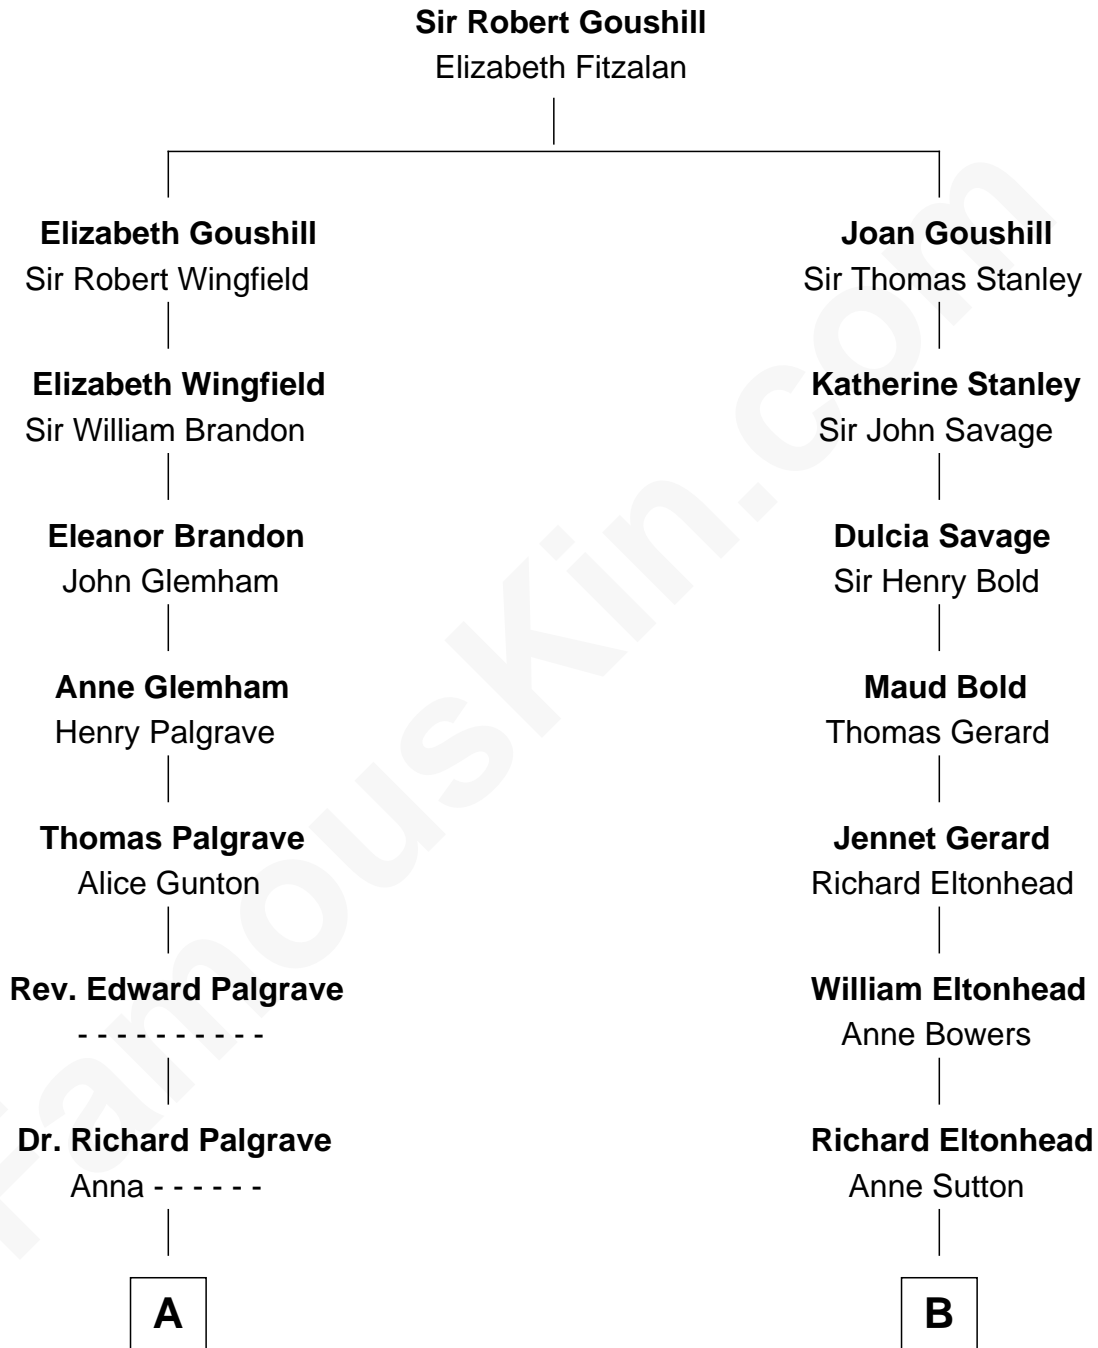

FamousKin.com
Relationship Chart of
George H. W. Bush
41st U.S. President

11th cousin 7 times removed of
Thomas Sim Lee
2nd and 7th Governor of Maryland

C

—
Prescott Sheldon Bush

Dorothy Wear Walker

—
George H. W. Bush

41st U.S. President

FamousKin.com