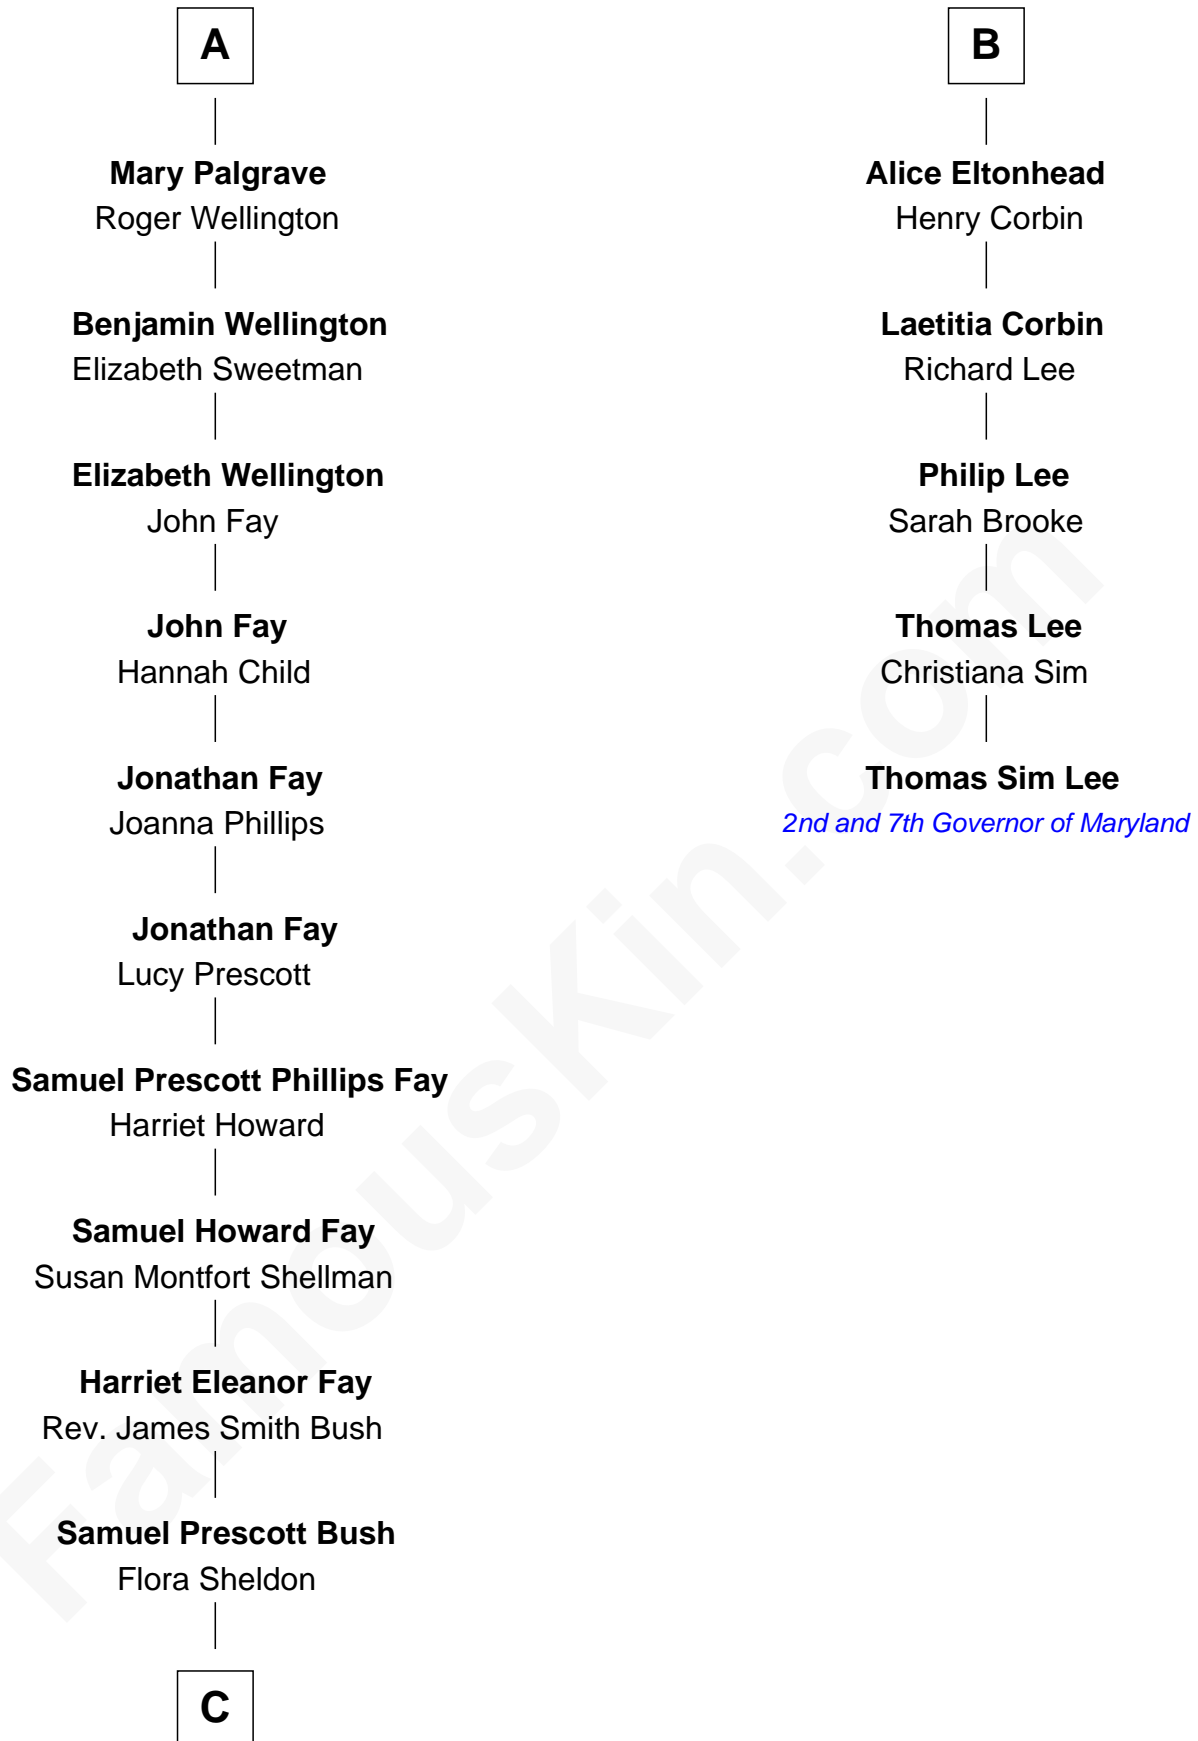

FamousKin.com
Relationship Chart of
George H. W. Bush
41st U.S. President

11th cousin 7 times removed of
Thomas Sim Lee
2nd and 7th Governor of Maryland

C

—
Prescott Sheldon Bush

Dorothy Wear Walker

—
George H. W. Bush

41st U.S. President

FamousKin.com