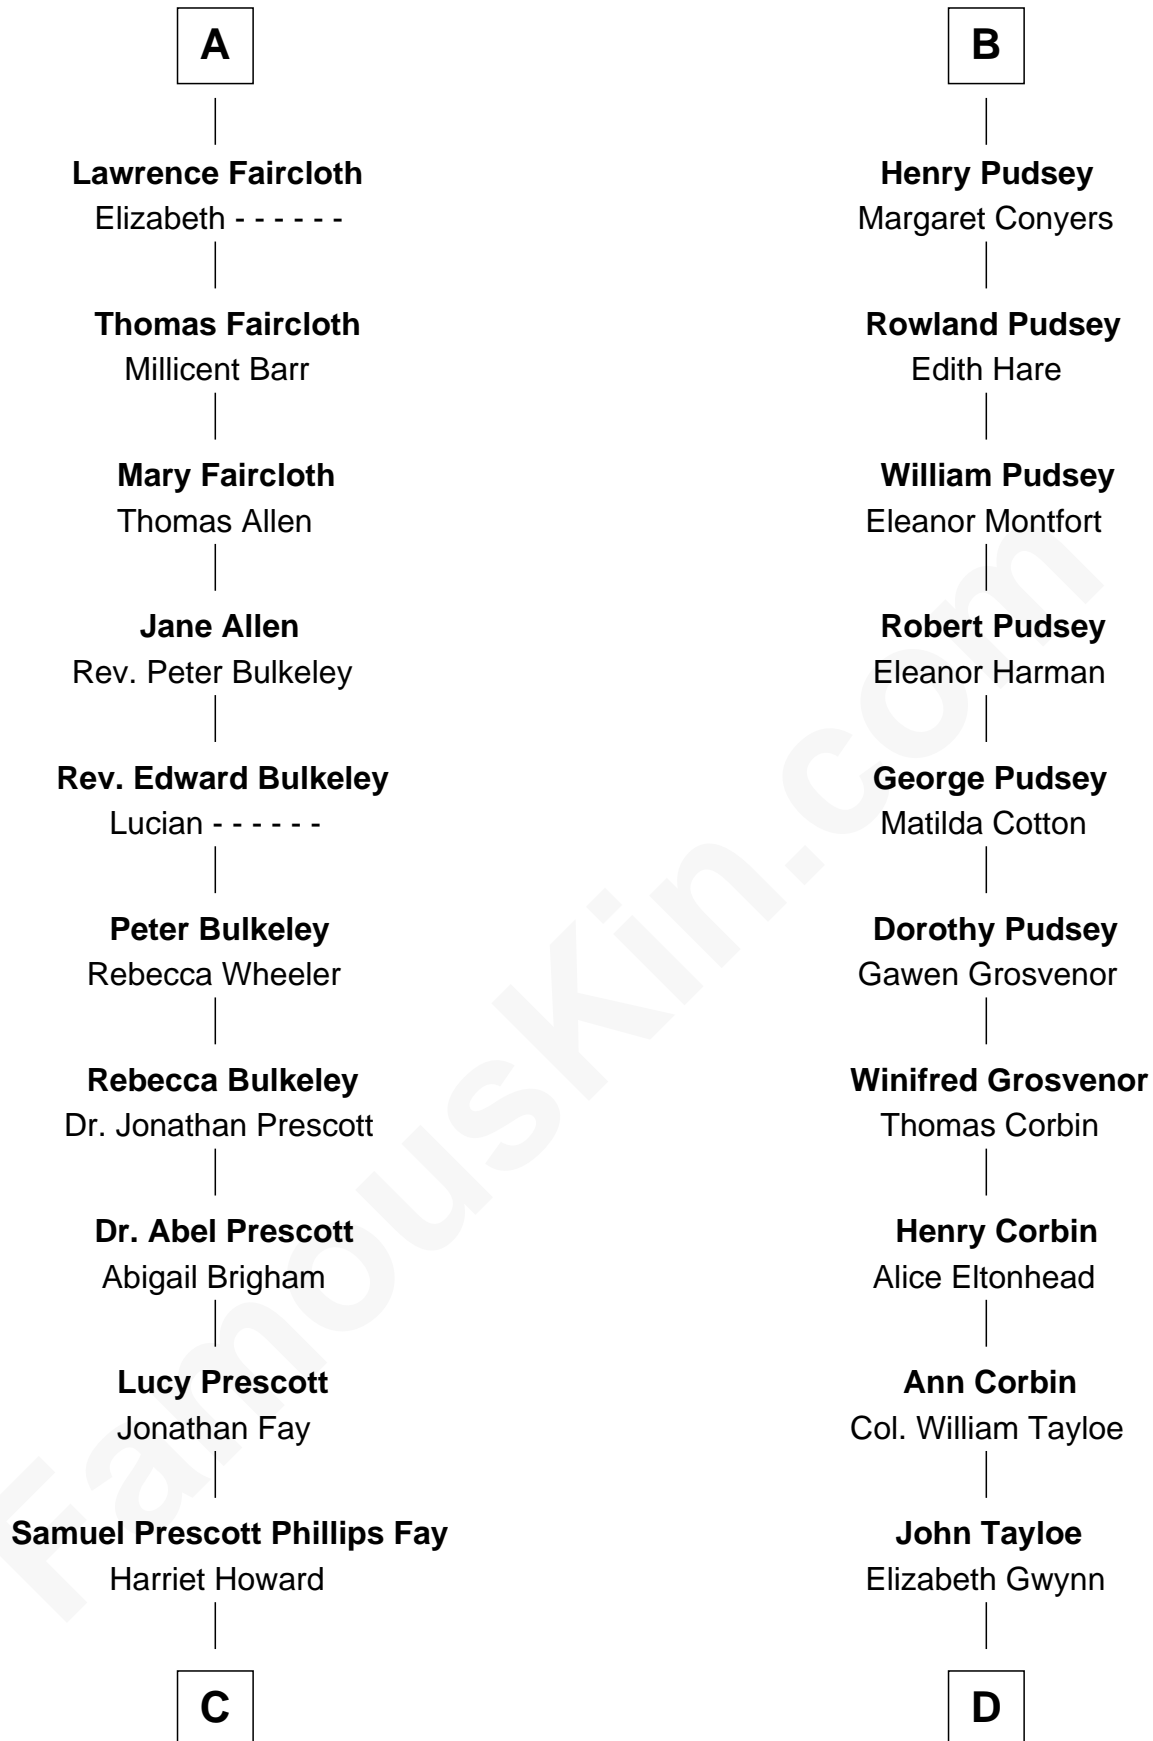

**FamousKin.com**  
**Relationship Chart of**  
**George H. W. Bush**  
*41st U.S. President*

**19th cousin 2 times removed of**  
**Edward Lloyd V**  
*13th Governor of Maryland*

**C**

**Samuel Howard Fay**  
Susan Montfort Shellman

**Harriet Eleanor Fay**  
Rev. James Smith Bush

**Samuel Prescott Bush**  
Flora Sheldon

**Prescott Sheldon Bush**  
Dorothy Wear Walker

**George H. W. Bush**  
*41st U.S. President*

**D**

**John Tayloe**  
Rebecca Plater

**Elizabeth Tayloe**  
Col. Edward Lloyd

**Edward Lloyd V**  
*13th Governor of Maryland*

FamousKin.com