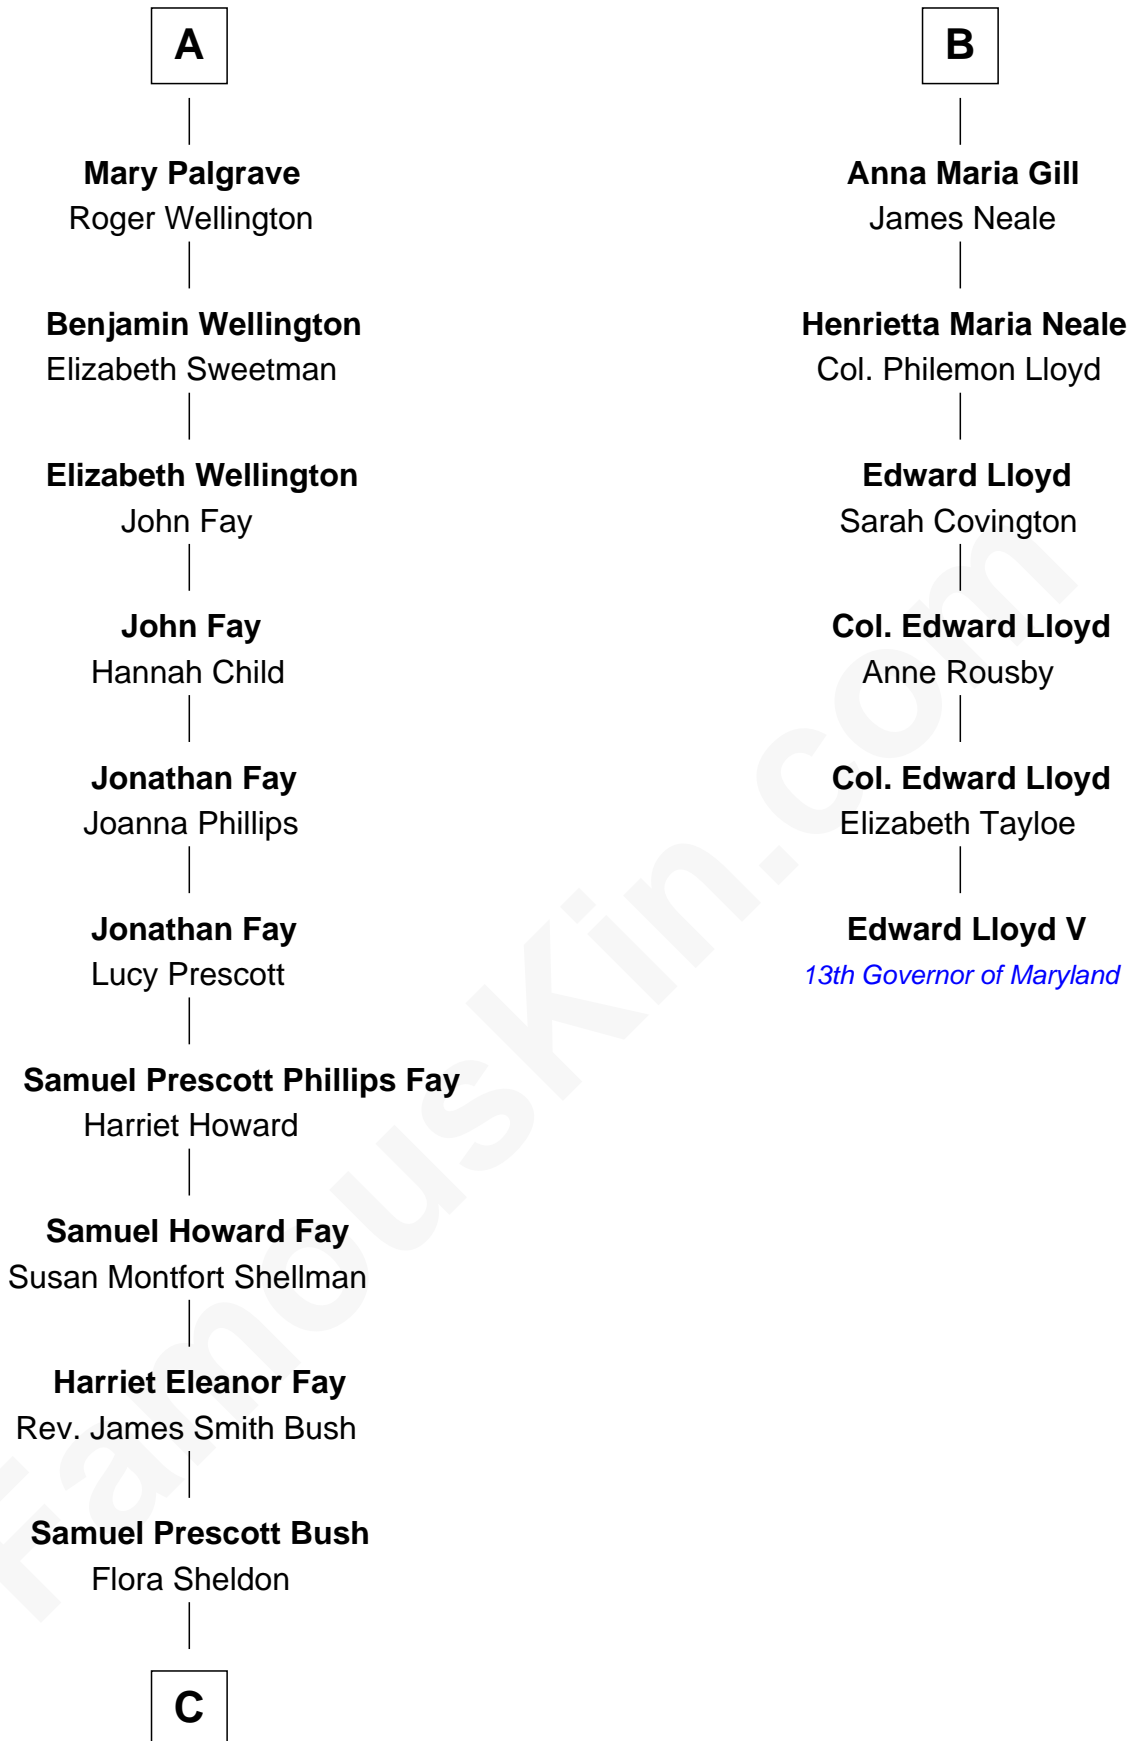

**FamousKin.com**  
**Relationship Chart of**  
**George H. W. Bush**  
*41st U.S. President*

**12th cousin 6 times removed of**  
**Edward Lloyd V**  
*13th Governor of Maryland*

**Sir Robert Goushill**  
 Elizabeth Fitzalan

**Elizabeth Goushill**  
 Sir Robert Wingfield

**Joan Goushill**  
 Sir Thomas Stanley

**Elizabeth Wingfield**  
 Sir William Brandon

**Sir John Stanley**  
 Elizabeth Weever

**Eleanor Brandon**  
 John Glemham

**Margery Stanley**  
 Sir William Torbock

**Anne Glemham**  
 Henry Palgrave

**Thomas Torbock**  
 Elizabeth Moore

**Thomas Palgrave**  
 Alice Gunton

**William Torbock**  
 Catherine Gerard

**Rev. Edward Palgrave**  
 -----

**Margaret Torbock**  
 Oliver Mainwaring

**Dr. Richard Palgrave**  
 Anna -----

**Mary Mainwaring**  
 Benjamin Gill

**A**

**B**

**C**

—  
**Prescott Sheldon Bush**

Dorothy Wear Walker