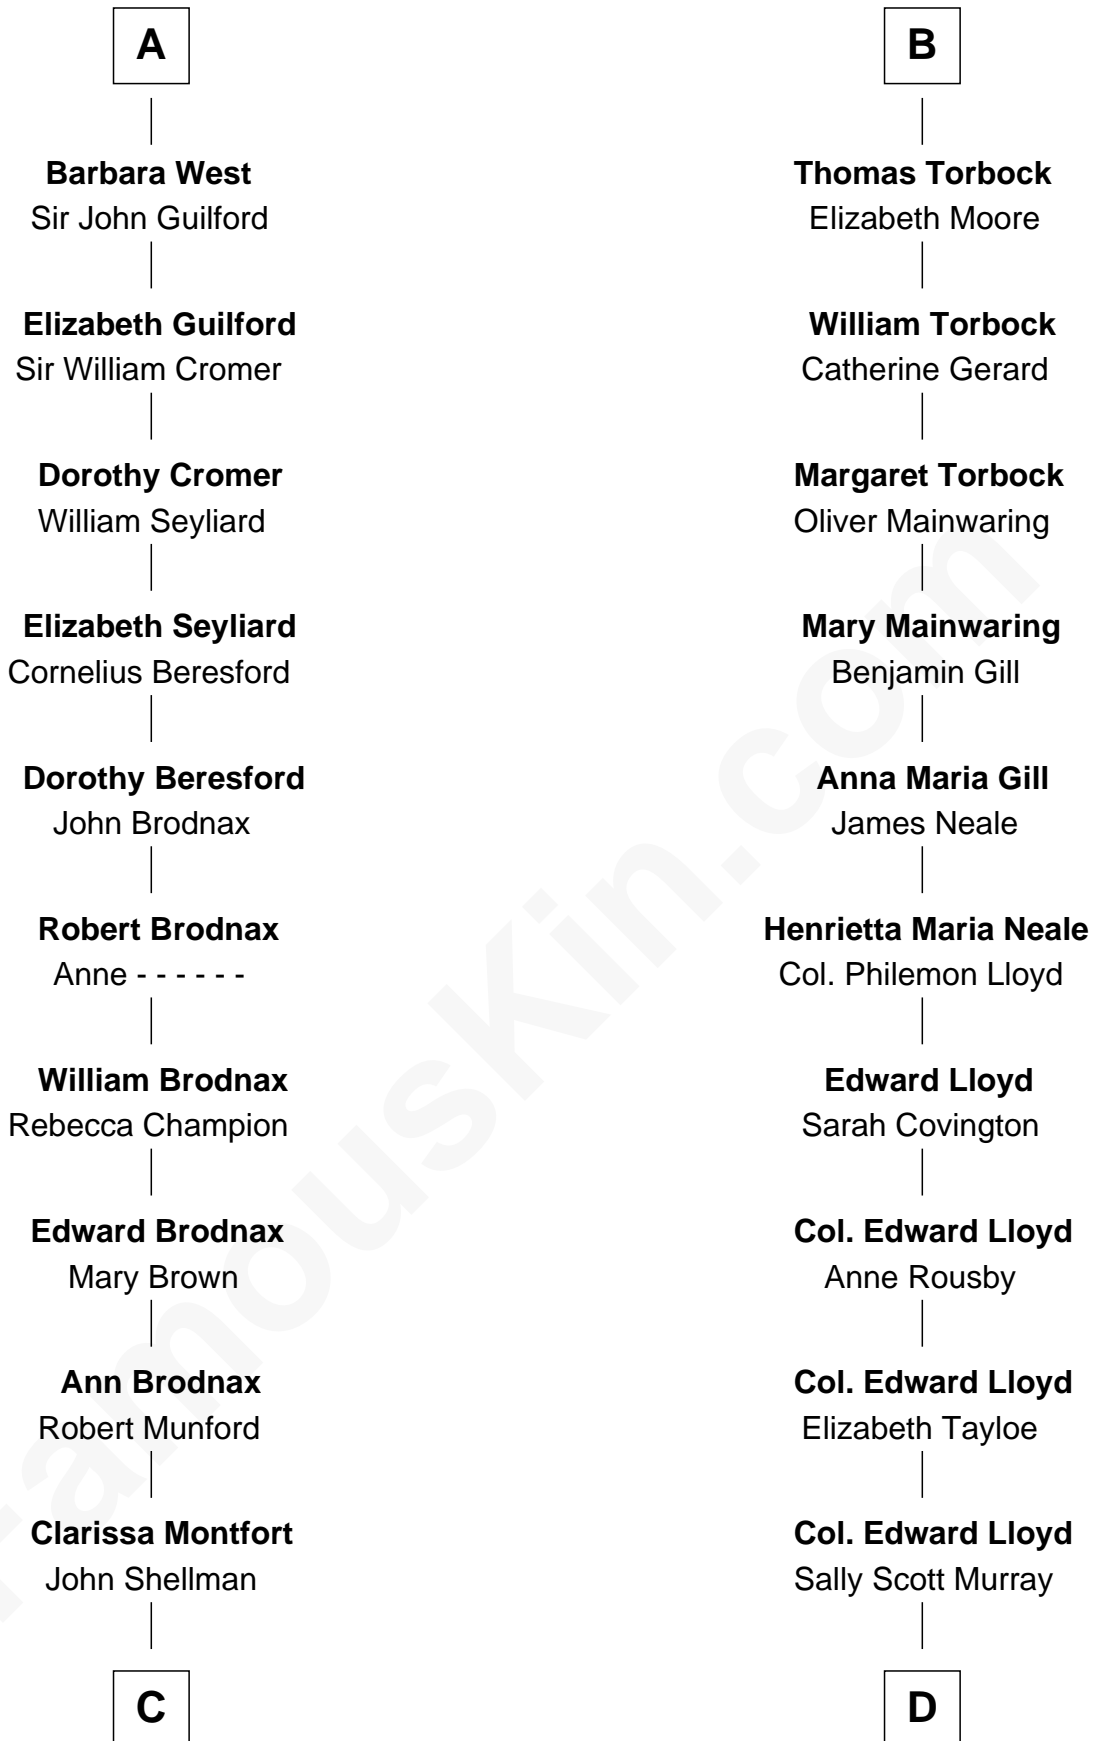

**FamousKin.com**  
**Relationship Chart of**  
**George H. W. Bush**  
*41st U.S. President*

**18th cousin 3 times removed of**  
**Henry Lloyd**  
*40th Governor of Maryland*

**Edmund Plantagenet**  
 Blanche of Artois

**C**

**Susan Montfort Shellman**

Samuel Howard Fay

**Harriet Eleanor Fay**

Rev. James Smith Bush

**Samuel Prescott Bush**

Flora Sheldon

**Prescott Sheldon Bush**

Dorothy Wear Walker

**George H. W. Bush**

*41st U.S. President*

**D**

**Daniel Lloyd**

Catherine Henry

**Henry Lloyd**

*40th Governor of Maryland*