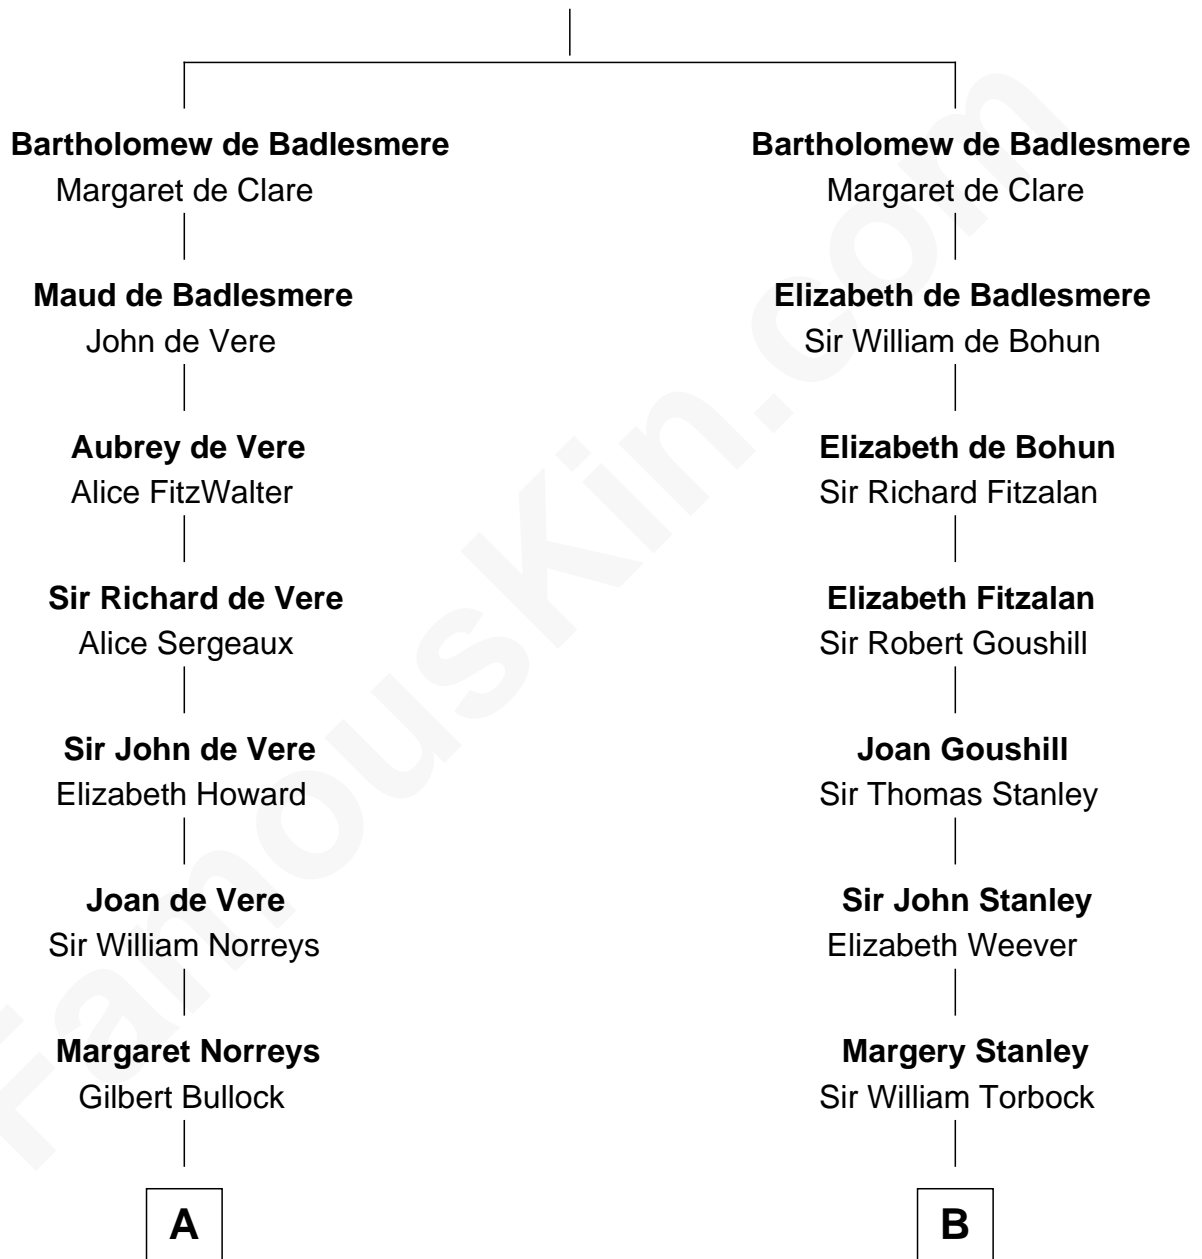

FamousKin.com
Relationship Chart of
George H. W. Bush
41st U.S. President

18th cousin 3 times removed of
Henry Lloyd
40th Governor of Maryland

Gunselm de Badlesmere

C

Samuel Howard Fay
Susan Montfort Shellman

Harriet Eleanor Fay
Rev. James Smith Bush

Samuel Prescott Bush
Flora Sheldon

Prescott Sheldon Bush
Dorothy Wear Walker

George H. W. Bush
41st U.S. President

D

Daniel Lloyd
Catherine Henry

Henry Lloyd
40th Governor of Maryland

FamousKin.com