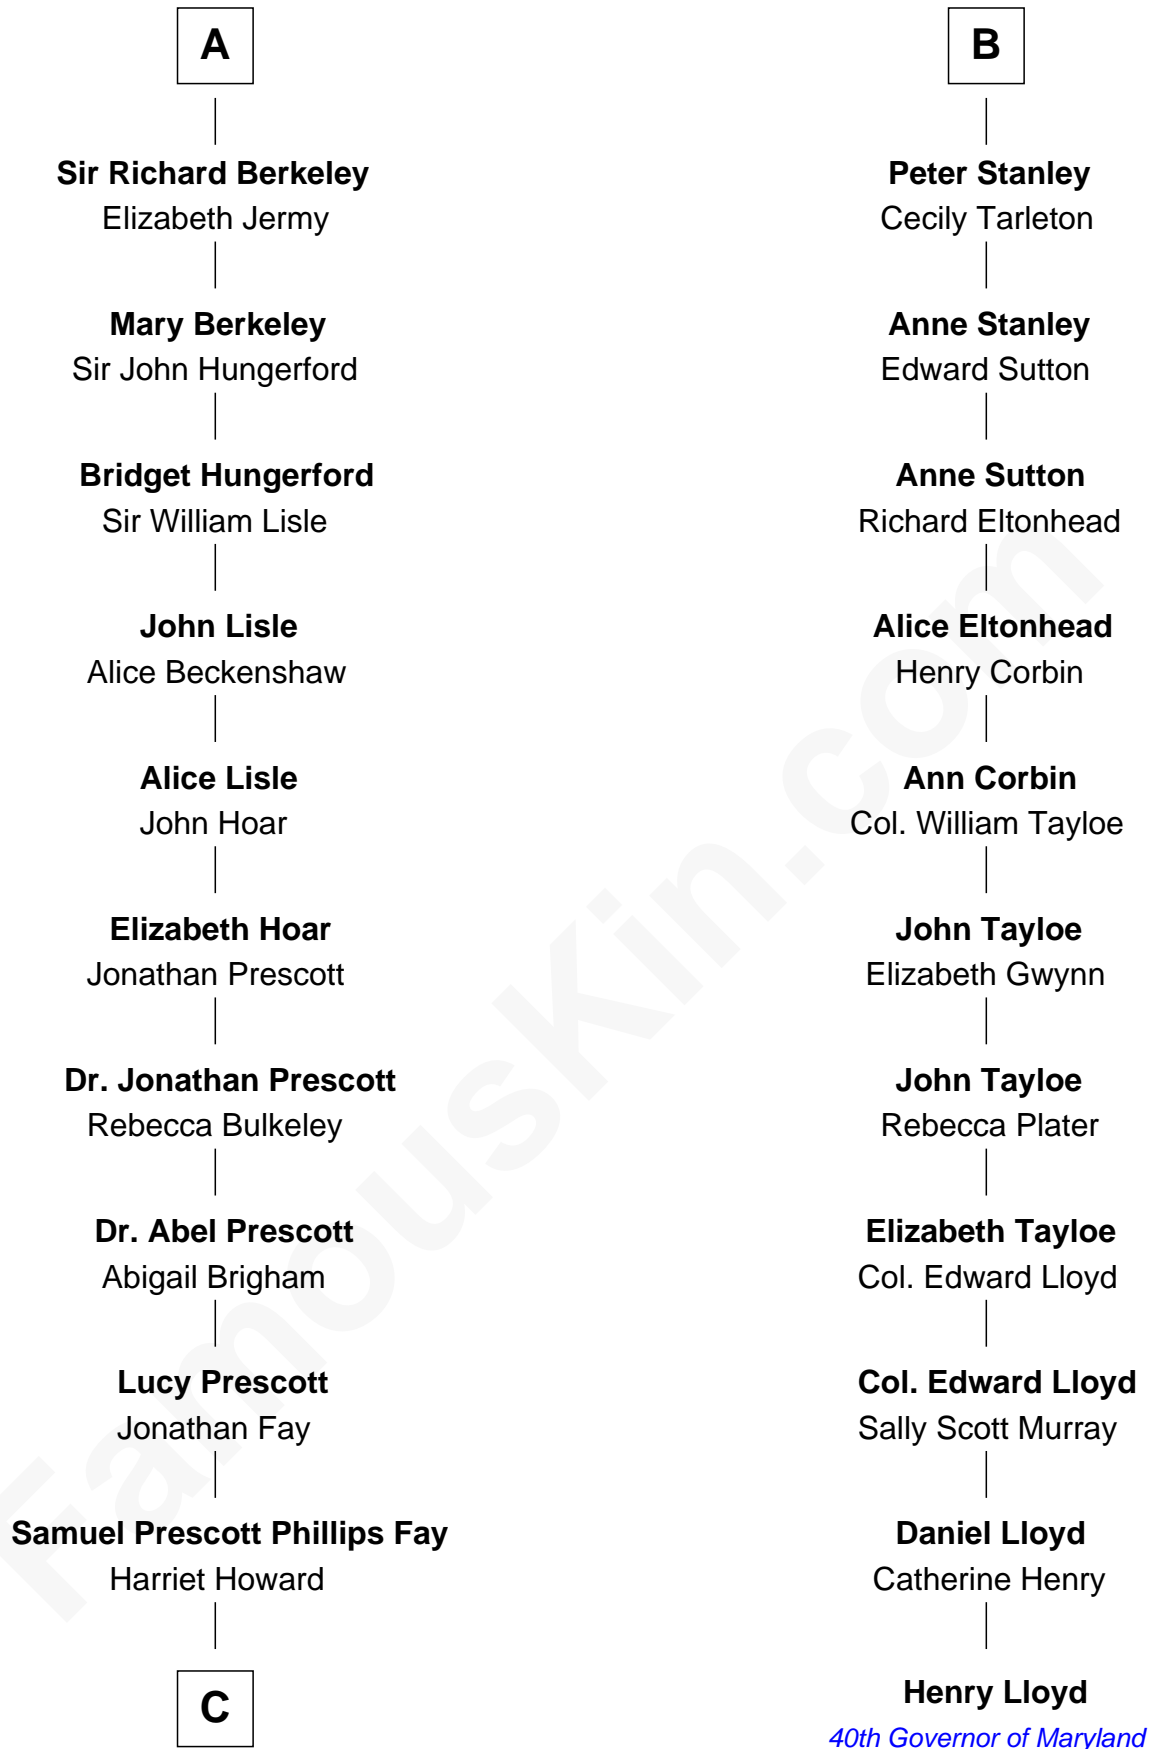

FamousKin.com
Relationship Chart of
George H. W. Bush
41st U.S. President

17th cousin 4 times removed of
Henry Lloyd
40th Governor of Maryland

C

—
Samuel Howard Fay
Susan Montfort Shellman

—
Harriet Eleanor Fay
Rev. James Smith Bush

—
Samuel Prescott Bush
Flora Sheldon

—
Prescott Sheldon Bush
Dorothy Wear Walker

—
George H. W. Bush
41st U.S. President

FamousKin.com