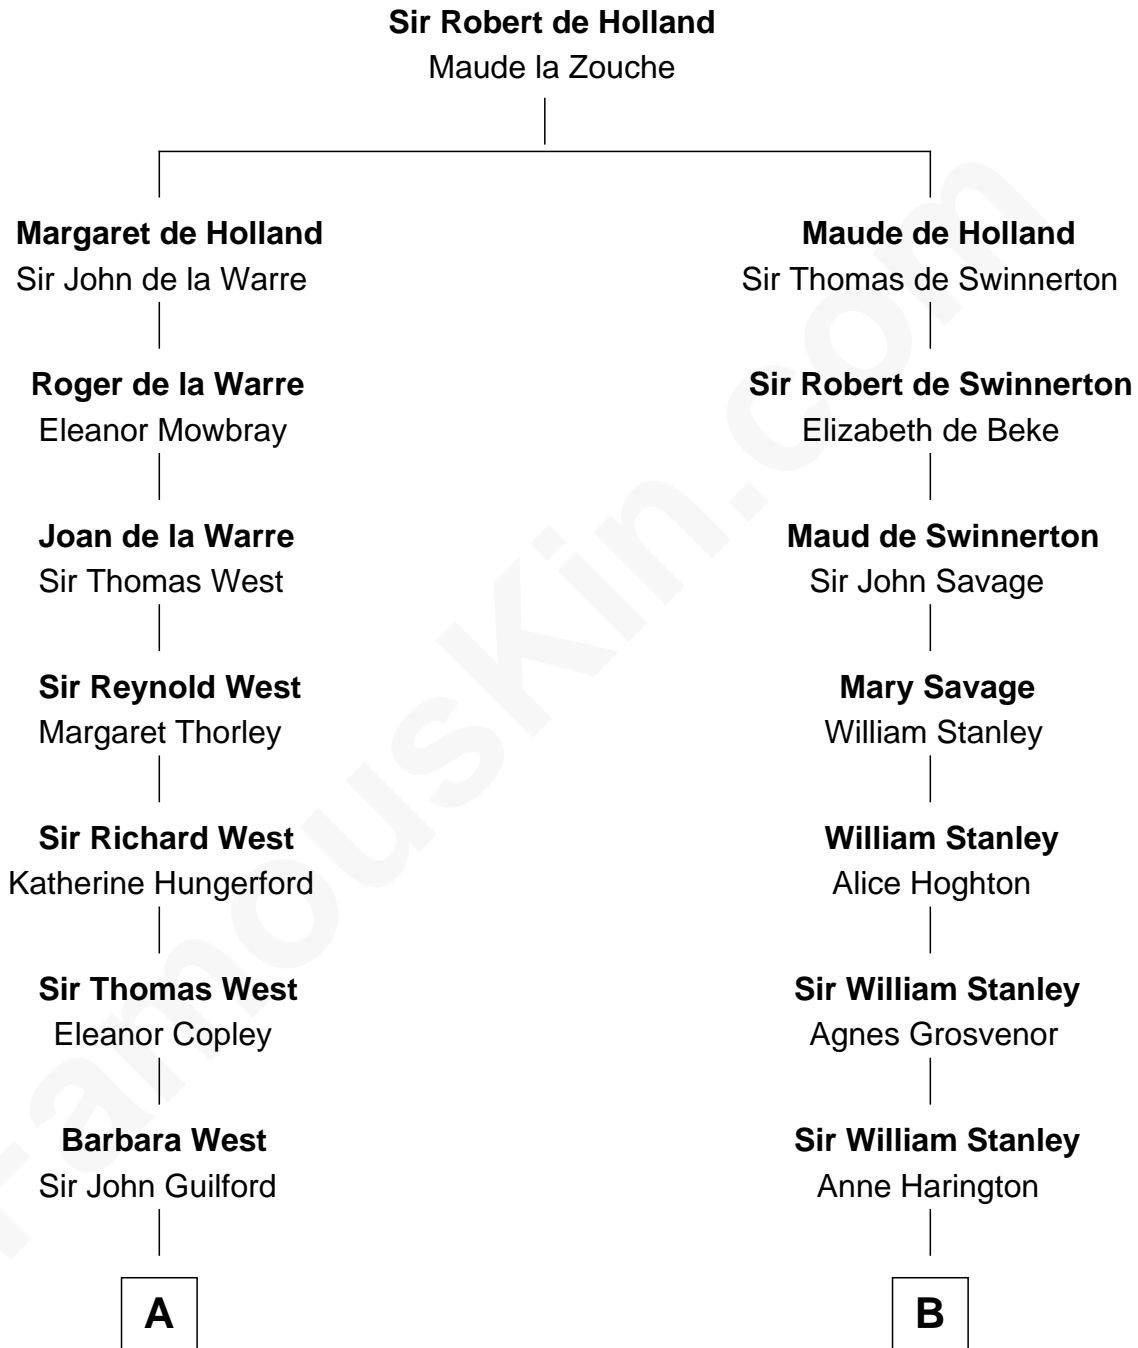

FamousKin.com
Relationship Chart of
George H. W. Bush
41st U.S. President

17th cousin 3 times removed of
Henry Lloyd
40th Governor of Maryland

C

—
Harriet Eleanor Fay
Rev. James Smith Bush

—
Samuel Prescott Bush
Flora Sheldon

—
Prescott Sheldon Bush
Dorothy Wear Walker

—
George H. W. Bush
41st U.S. President

FamousKin.com