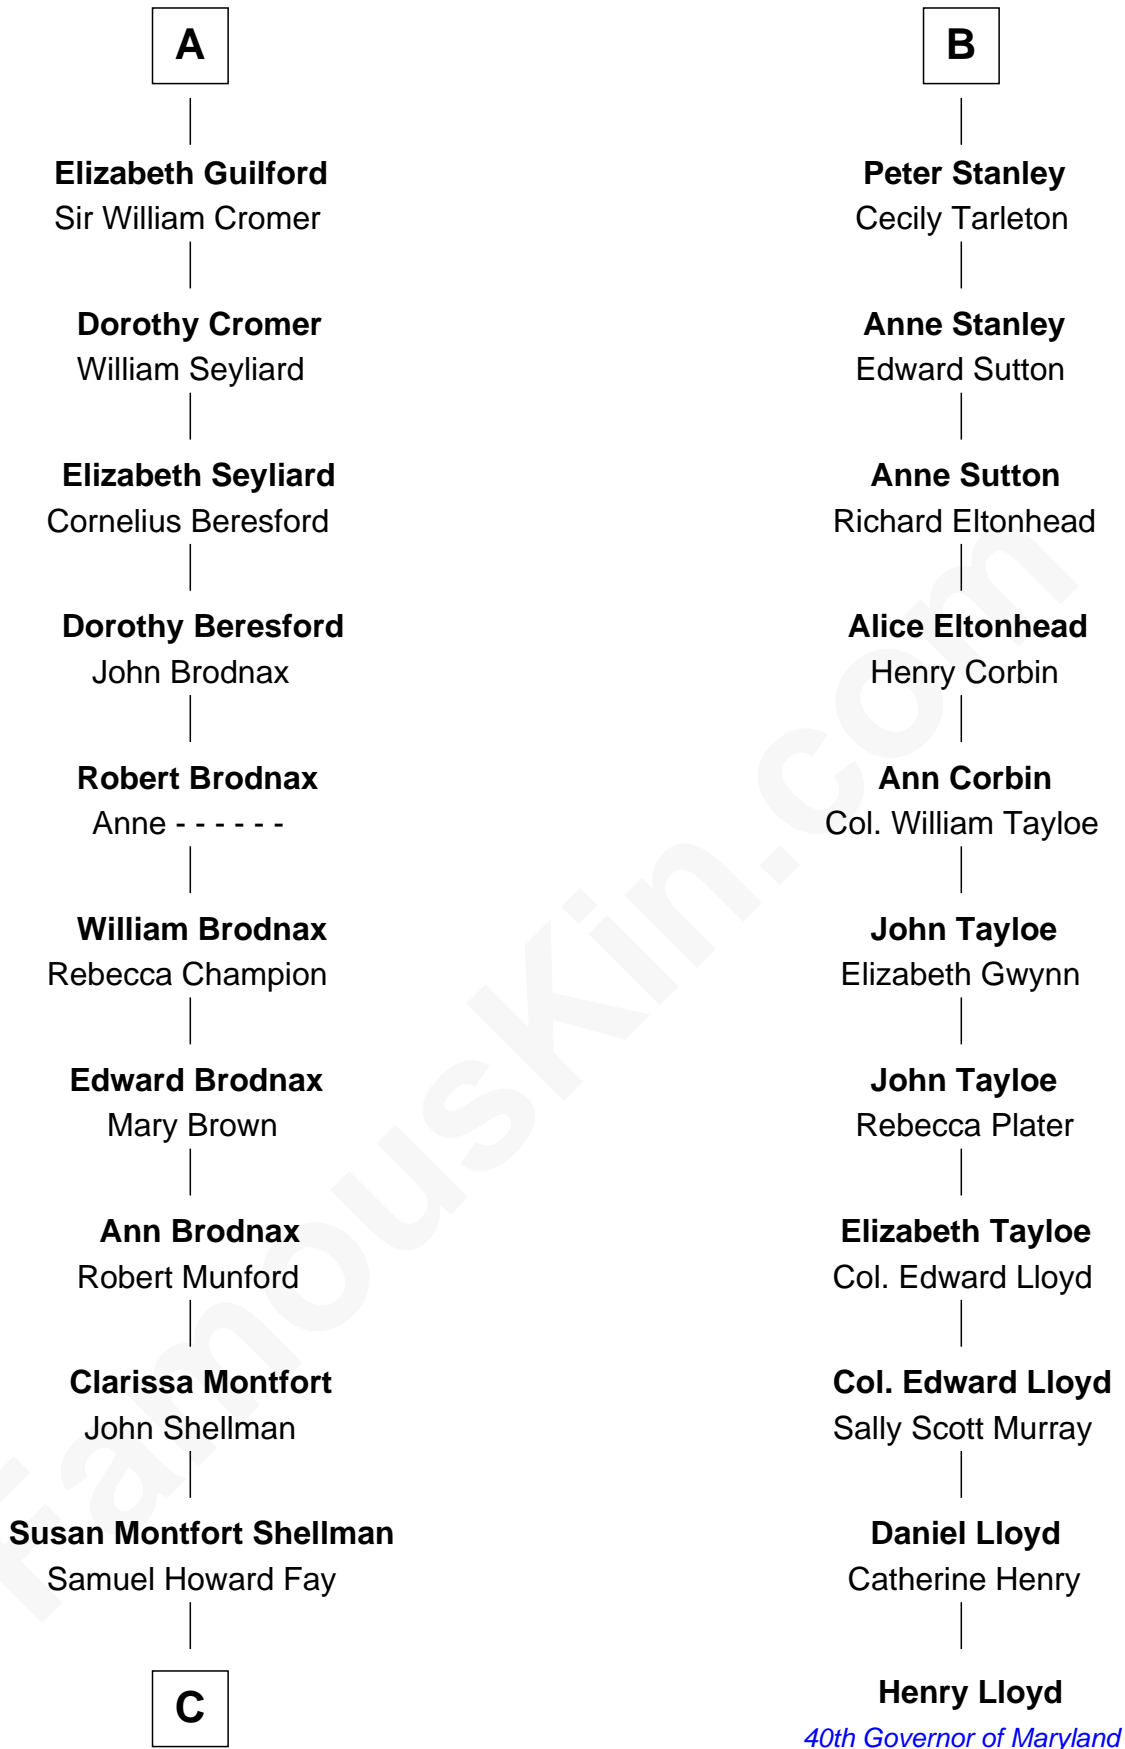

FamousKin.com
Relationship Chart of
George H. W. Bush
41st U.S. President

17th cousin 3 times removed of
Henry Lloyd
40th Governor of Maryland

C

—
Harriet Eleanor Fay
Rev. James Smith Bush

—
Samuel Prescott Bush
Flora Sheldon

—
Prescott Sheldon Bush
Dorothy Wear Walker

—
George H. W. Bush
41st U.S. President

FamousKin.com