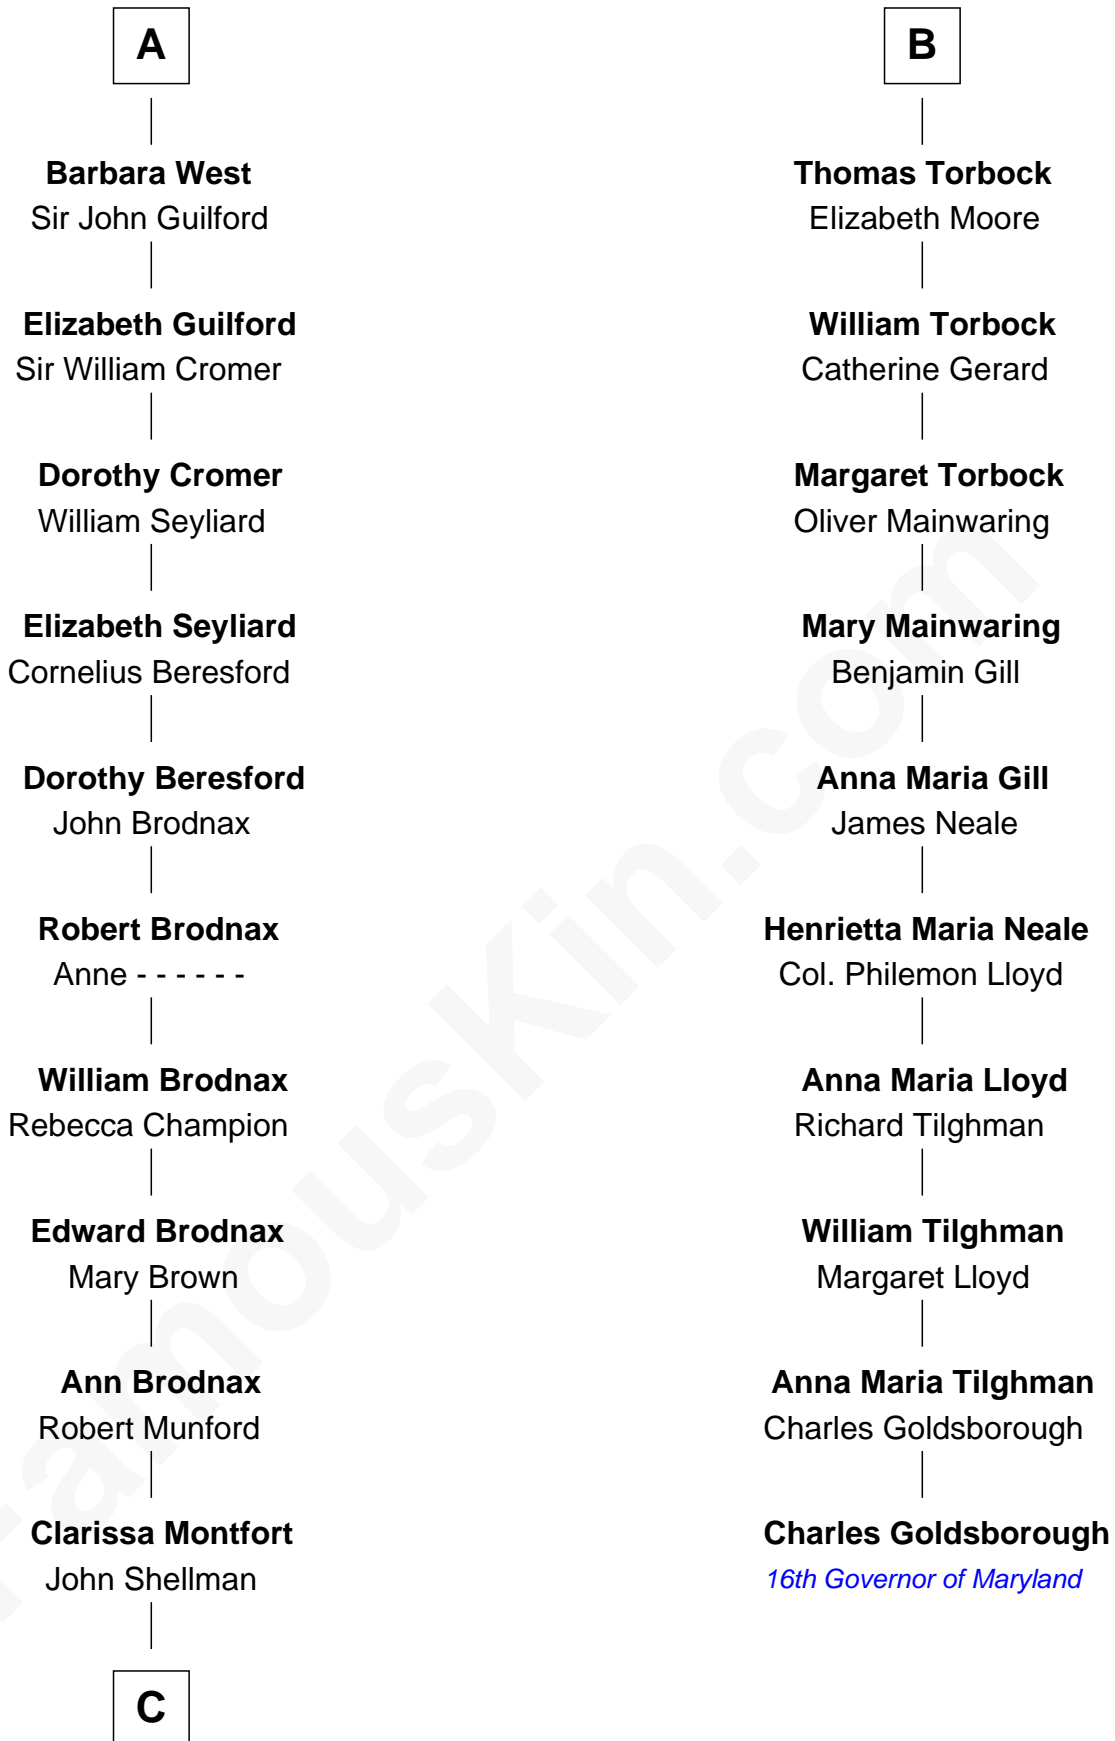

FamousKin.com
Relationship Chart of
George H. W. Bush
41st U.S. President

16th cousin 5 times removed of
Charles Goldsborough
16th Governor of Maryland

Edmund Plantagenet
 Blanche of Artois

C

—
Susan Montfort Shellman

Samuel Howard Fay

—
Harriet Eleanor Fay

Rev. James Smith Bush

—
Samuel Prescott Bush

Flora Sheldon

—
Prescott Sheldon Bush

Dorothy Wear Walker

—
George H. W. Bush

41st U.S. President

FamousKin.com