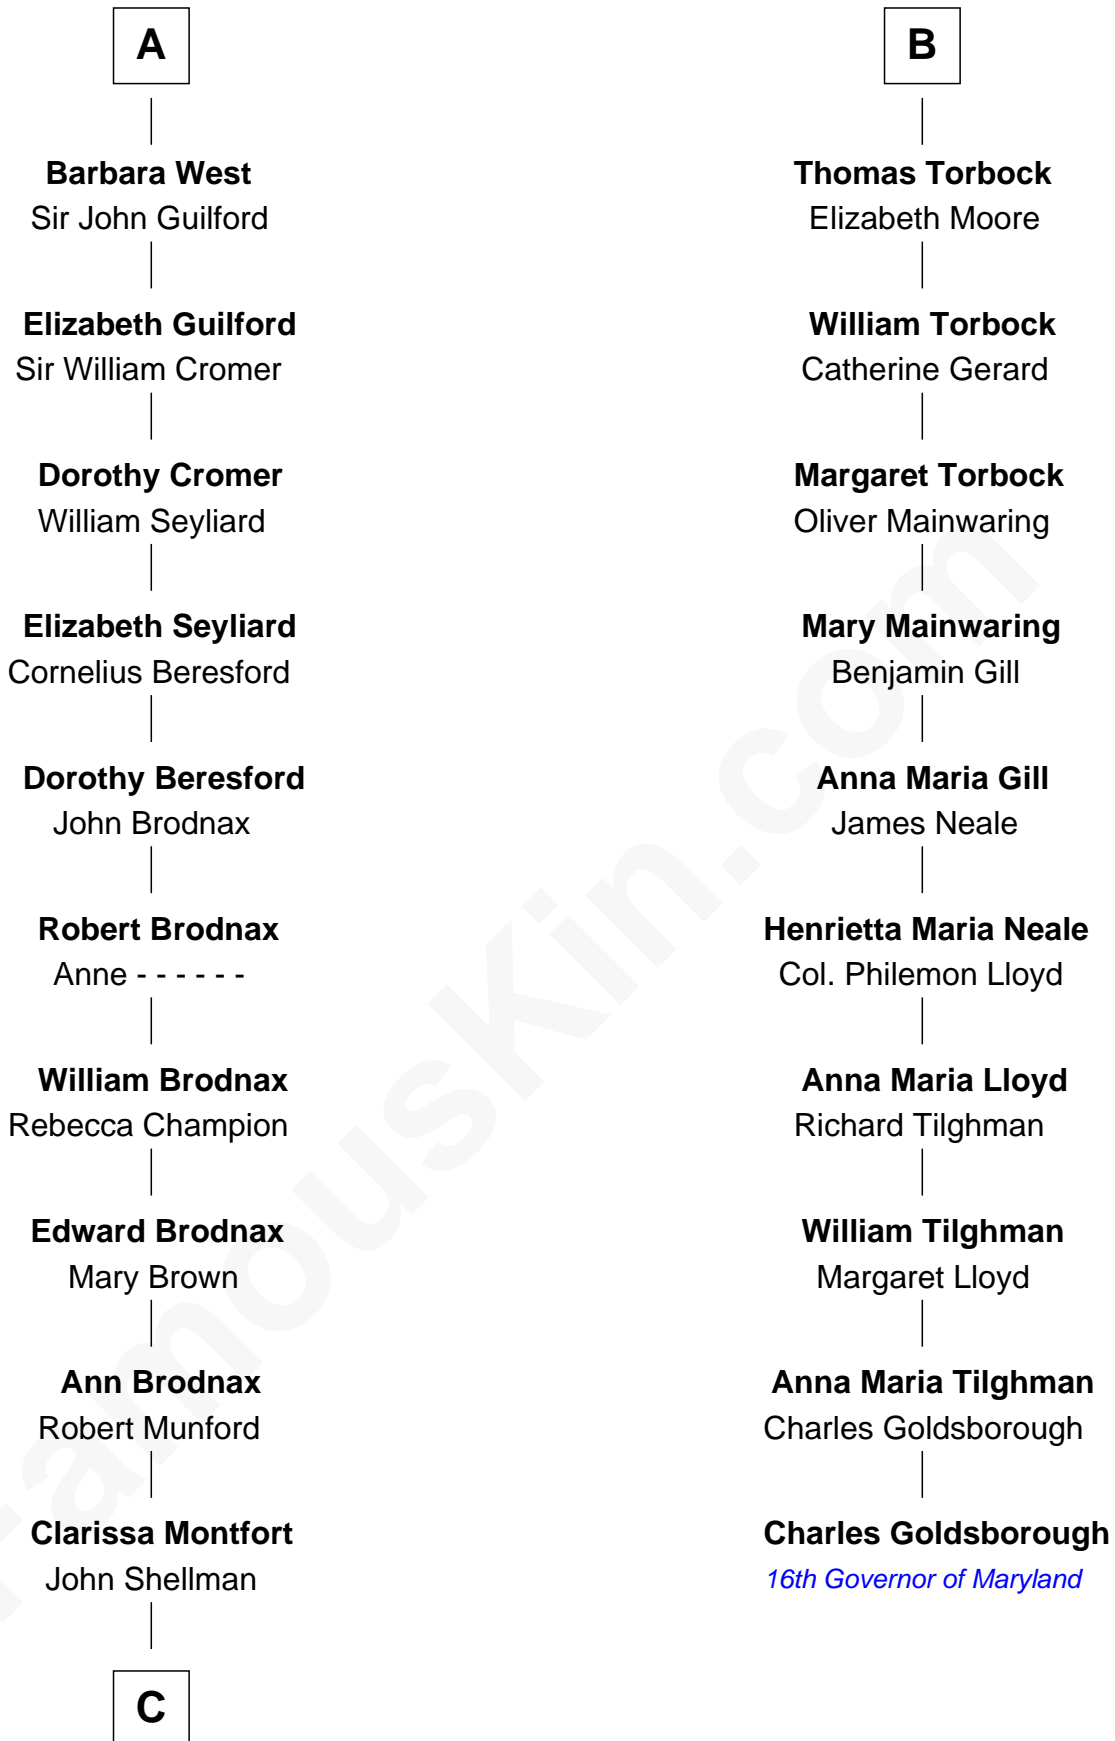

FamousKin.com
Relationship Chart of
George H. W. Bush
41st U.S. President

16th cousin 5 times removed of
Charles Goldsborough
16th Governor of Maryland

Sir Patrick de Chaworth
 Isabella de Beauchamp

Maud de Chaworth
 Henry Plantagenet

Joan of Lancaster
 John de Mowbray

Eleanor Mowbray
 Roger de la Warre

Joan de la Warre
 Sir Thomas West

Sir Reynold West
 Margaret Thorley

Sir Richard West
 Katherine Hungerford

Sir Thomas West
 Eleanor Copley

A

Maud de Chaworth
 Henry Plantagenet

Eleanor Plantagenet
 Richard Fitzalan

Sir Richard Fitzalan
 Elizabeth de Bohun

Elizabeth Fitzalan
 Sir Robert Goushill

Joan Goushill
 Sir Thomas Stanley

Sir John Stanley
 Elizabeth Weever

Margery Stanley
 Sir William Torbock

B

C

—
Susan Montfort Shellman

Samuel Howard Fay

—
Harriet Eleanor Fay

Rev. James Smith Bush

—
Samuel Prescott Bush