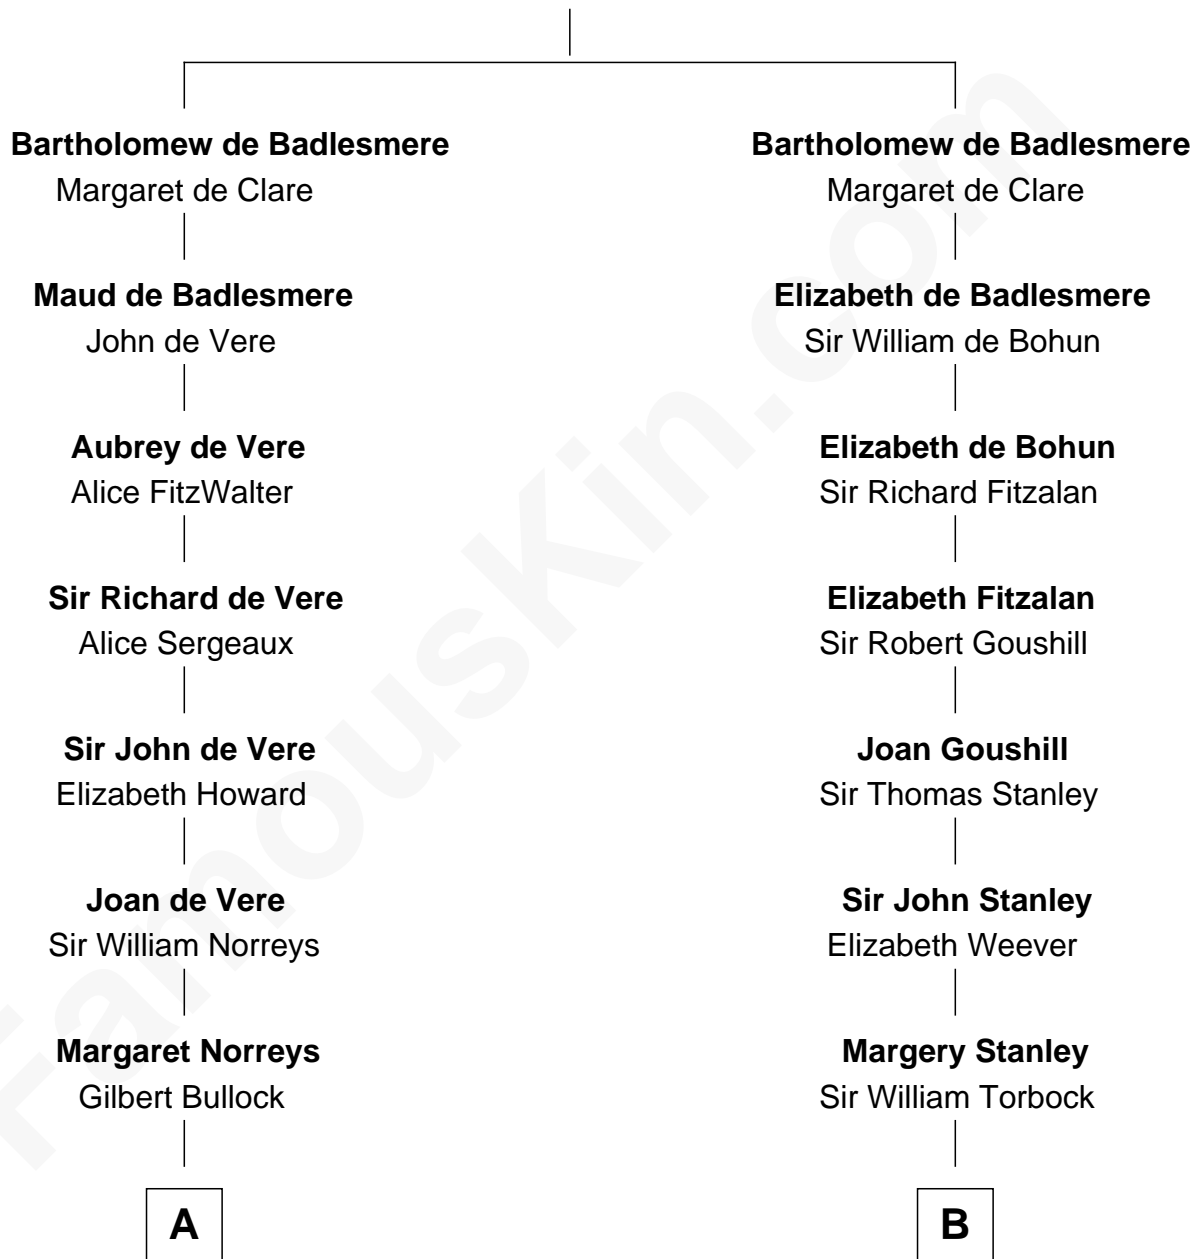

**FamousKin.com**  
**Relationship Chart of**  
**George H. W. Bush**  
*41st U.S. President*

16th cousin 5 times removed of  
**Charles Goldsborough**  
*16th Governor of Maryland*

**Gunselm de Badlesmere**

C

—  
**Samuel Howard Fay**  
Susan Montfort Shellman

—  
**Harriet Eleanor Fay**  
Rev. James Smith Bush

—  
**Samuel Prescott Bush**  
Flora Sheldon

—  
**Prescott Sheldon Bush**  
Dorothy Wear Walker

—  
**George H. W. Bush**  
*41st U.S. President*

FamousKin.com