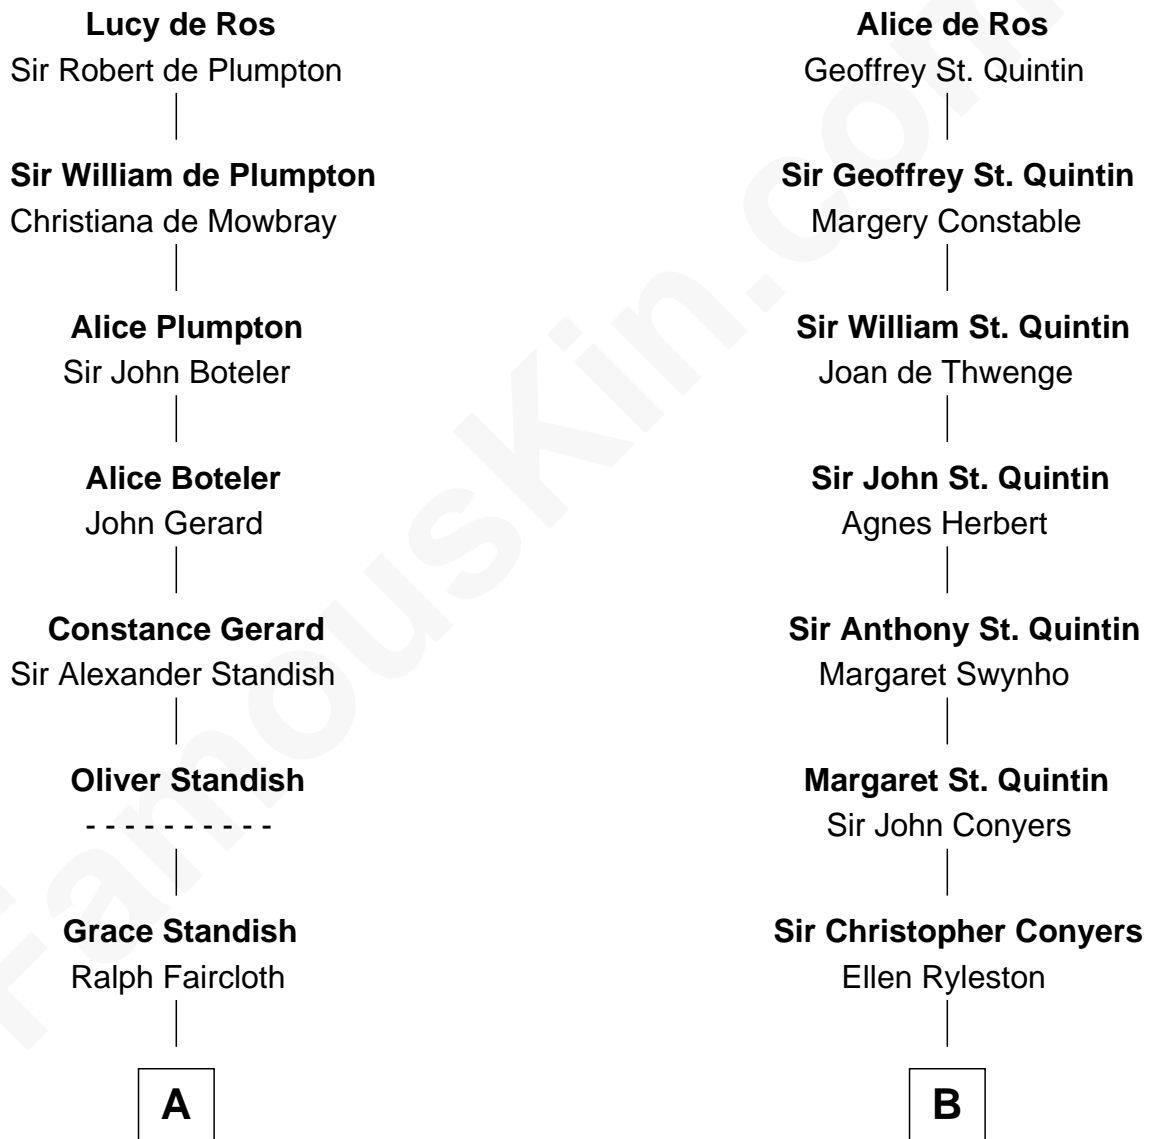

FamousKin.com Relationship Chart of

George H. W. Bush

41st U.S. President

20th cousin 1 time removed of

Georgia O'Keeffe

American Artist

Sir William de Ros

Eustache Fitz Ralph

C

Samuel Howard Fay
Susan Montfort Shellman

Harriet Eleanor Fay
Rev. James Smith Bush

Samuel Prescott Bush
Flora Sheldon

Prescott Sheldon Bush
Dorothy Wear Walker

George H. W. Bush
41st U.S. President

D

Charles Wyckoff
Alletta Maria Field

Isabella Wyckoff
George Victor Totto

Ida Ten Eyck Totto
Francis Calyxtus O'Keeffe

Georgia O'Keeffe
American Artist