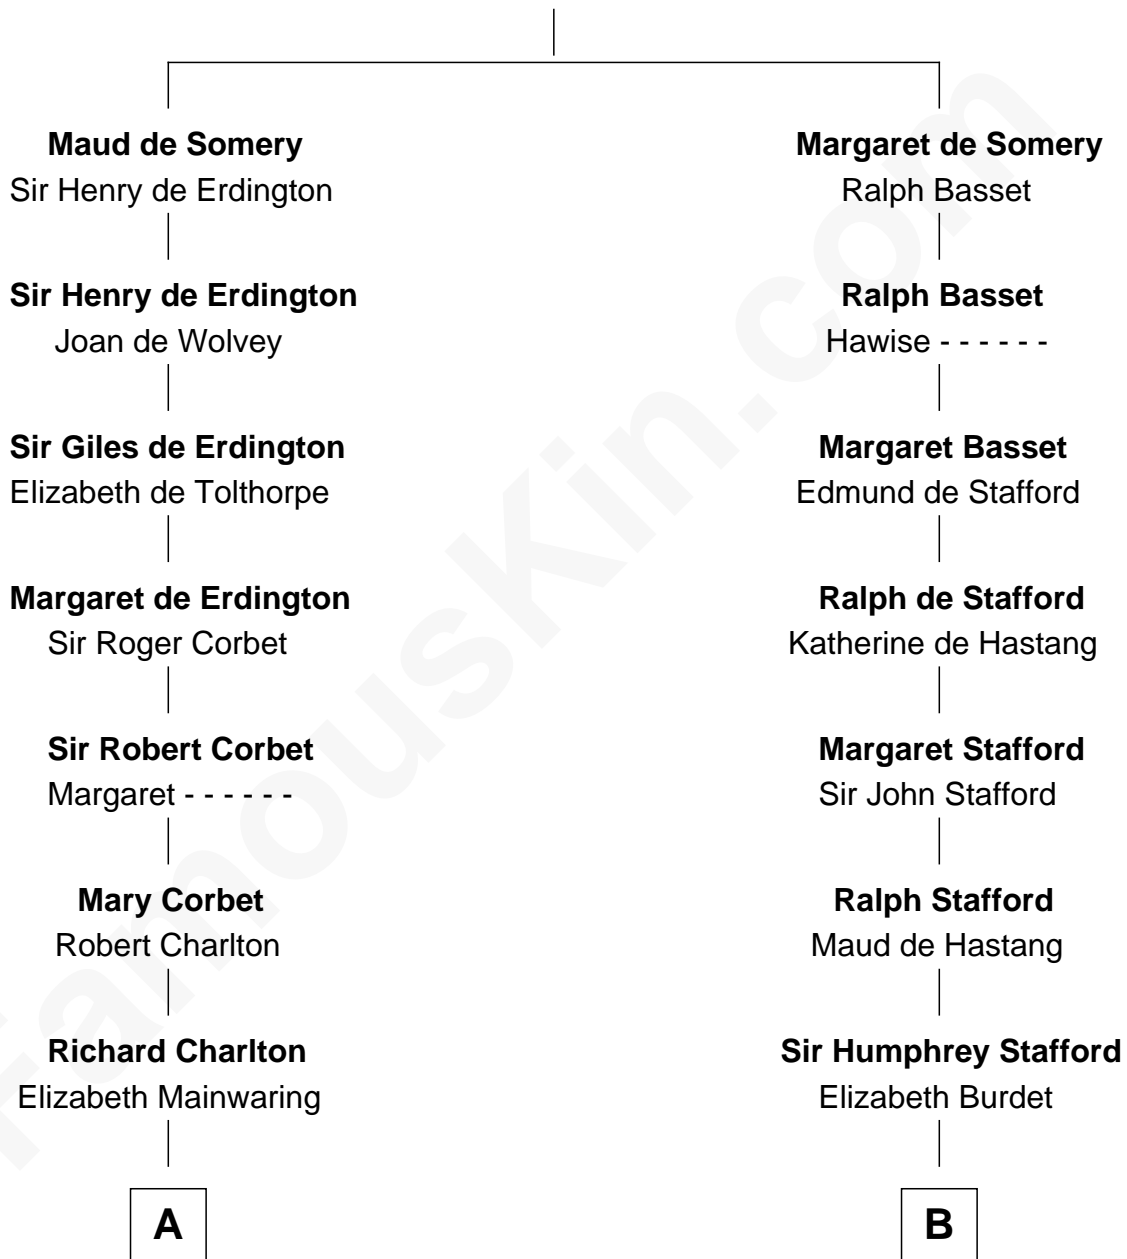

FamousKin.com Relationship Chart of

George H. W. Bush

41st U.S. President

20th cousin 1 time removed of

Zachary Taylor

12th U.S. President

Sir Roger de Somery

Nichole d'Aubenev

C

Samuel Howard Fay
Susan Montfort Shellman

Harriet Eleanor Fay
Rev. James Smith Bush

Samuel Prescott Bush
Flora Sheldon

Prescott Sheldon Bush
Dorothy Wear Walker

George H. W. Bush
41st U.S. President

D

Francis Strother
Susannah Dabney

William Strother
Sarah Bayly

Sarah Dabney Strother
Col. Richard Taylor

Zachary Taylor
12th U.S. President