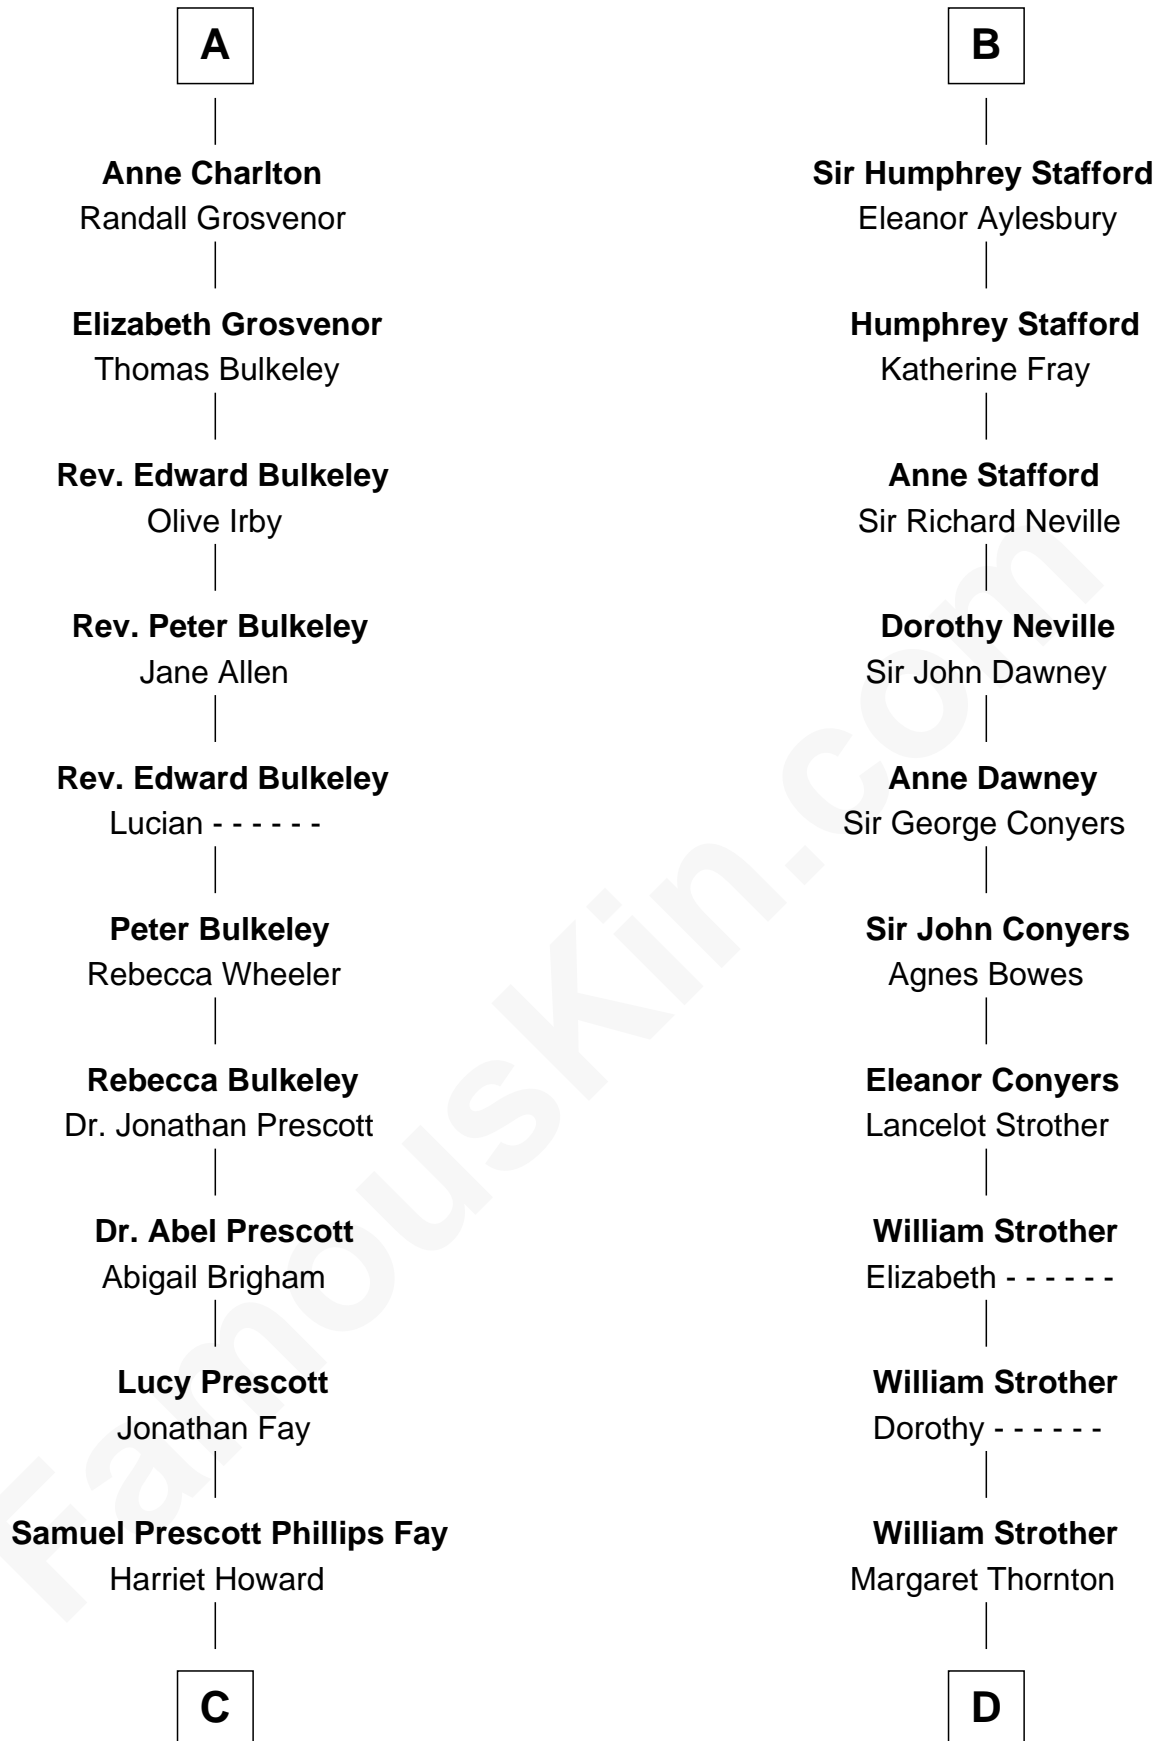

FamousKin.com Relationship Chart of

George H. W. Bush

41st U.S. President

20th cousin 1 time removed of

Zachary Taylor

12th U.S. President

Sir Roger de Somery

Nichole d'Aubenev

C

Samuel Howard Fay
Susan Montfort Shellman

Harriet Eleanor Fay
Rev. James Smith Bush

Samuel Prescott Bush
Flora Sheldon

Prescott Sheldon Bush
Dorothy Wear Walker

George H. W. Bush
41st U.S. President

D

Francis Strother
Susannah Dabney

William Strother
Sarah Bayly

Sarah Dabney Strother
Col. Richard Taylor

Zachary Taylor
12th U.S. President