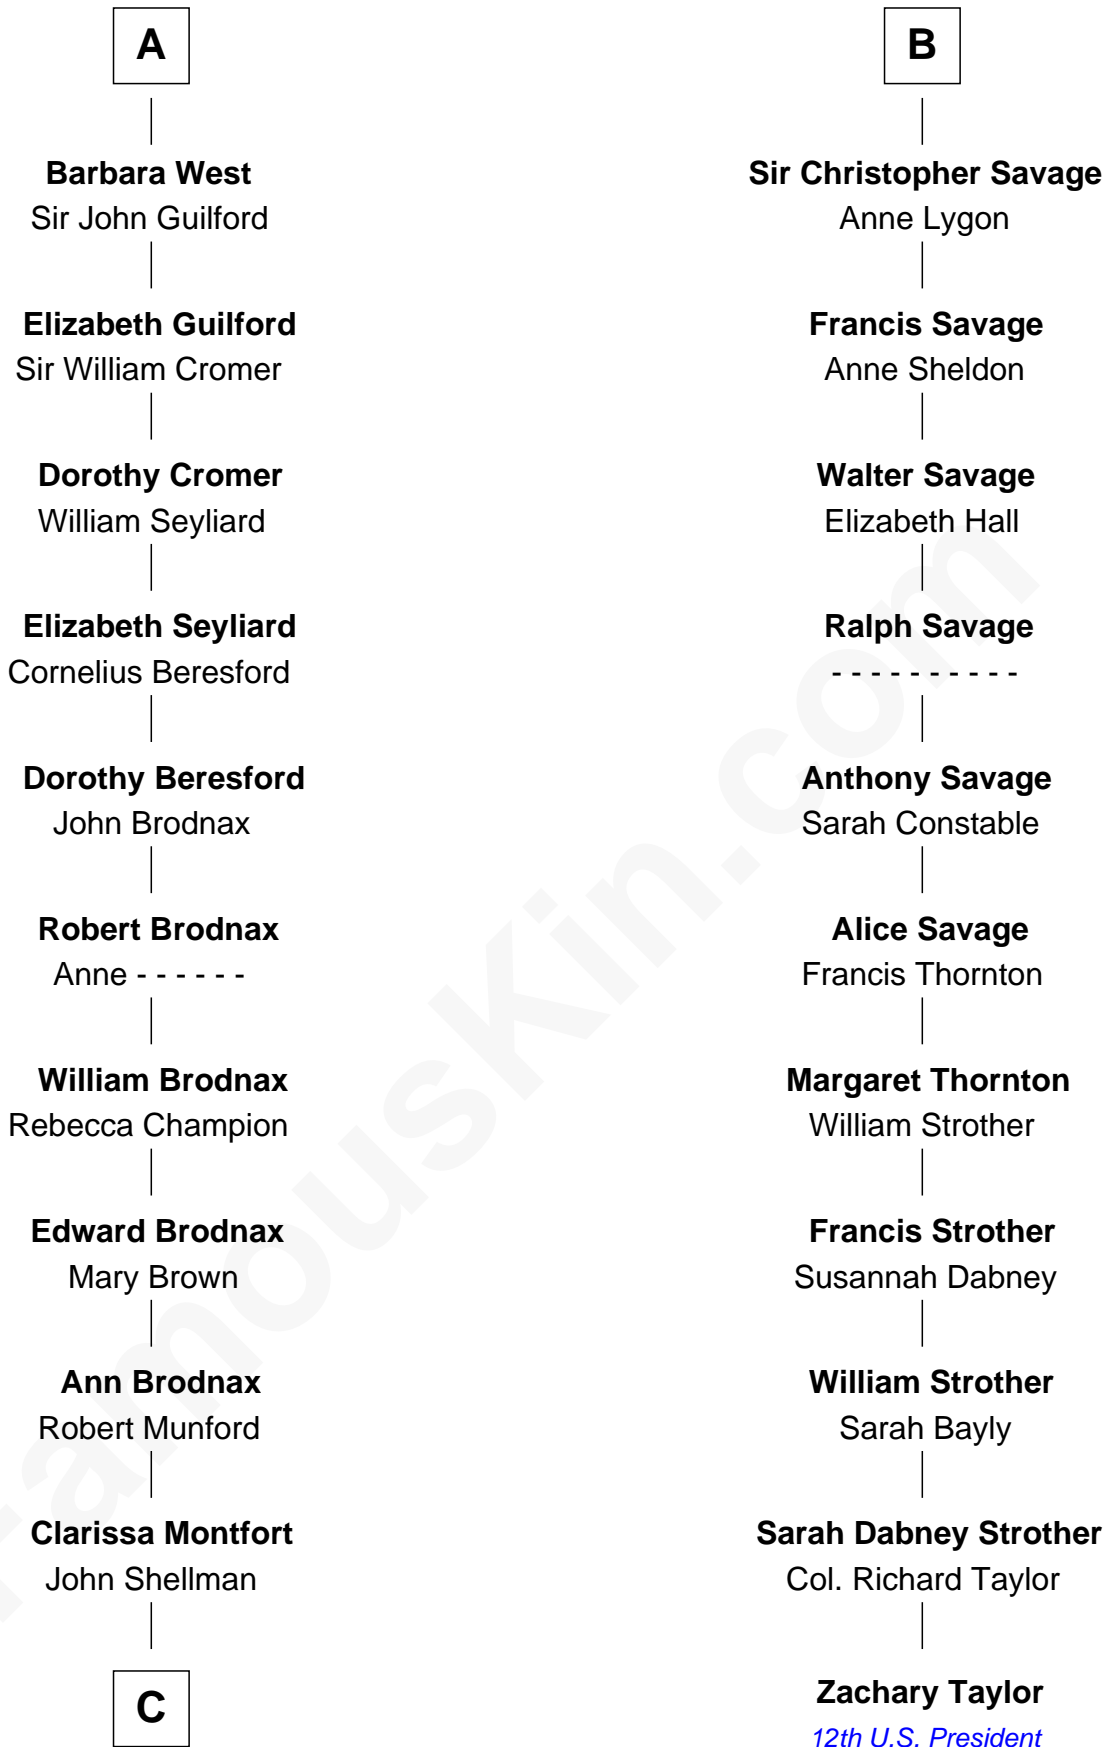

FamousKin.com
Relationship Chart of
George H. W. Bush
41st U.S. President

17th cousin 4 times removed of
Zachary Taylor
12th U.S. President

Edmund Plantagenet
 Blanche of Artois

C

—
Susan Montfort Shellman

Samuel Howard Fay

—
Harriet Eleanor Fay

Rev. James Smith Bush

—
Samuel Prescott Bush

Flora Sheldon

—
Prescott Sheldon Bush

Dorothy Wear Walker

—
George H. W. Bush

41st U.S. President

FamousKin.com