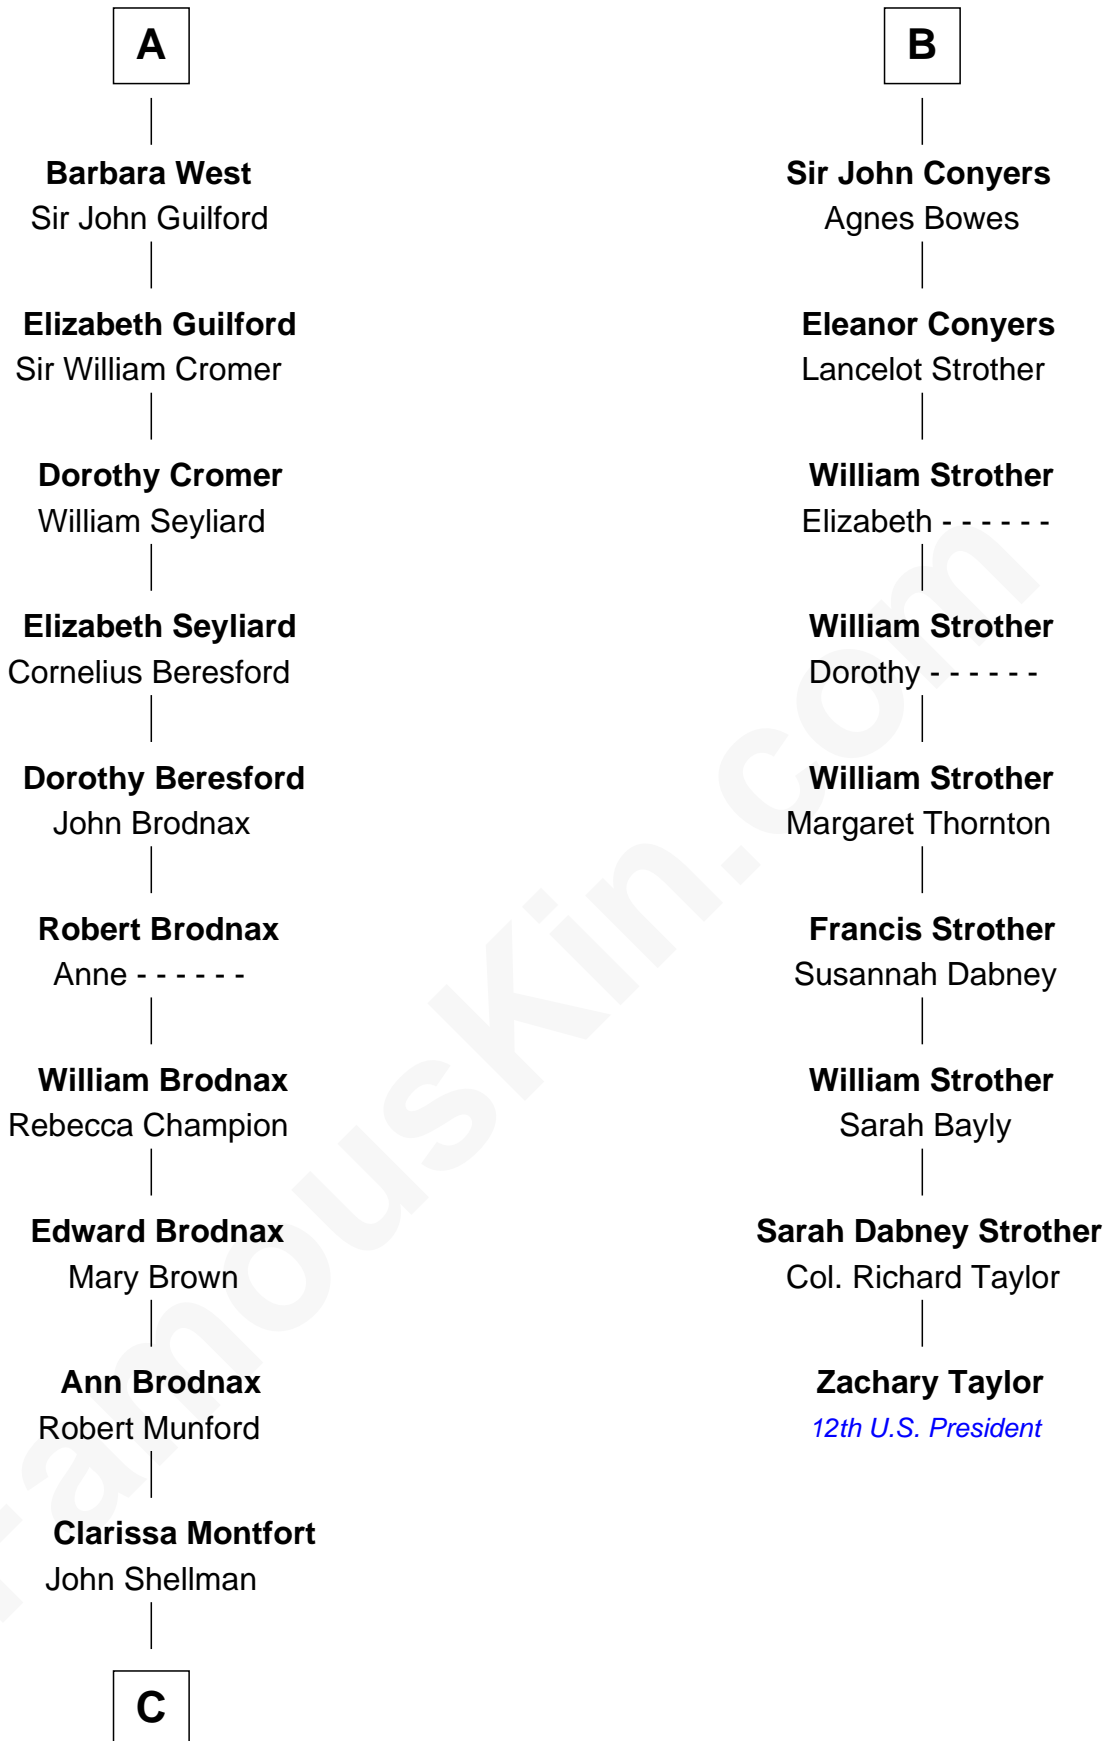

FamousKin.com
Relationship Chart of
George H. W. Bush
41st U.S. President

15th cousin 6 times removed of
Zachary Taylor
12th U.S. President

C

—
Susan Montfort Shellman

Samuel Howard Fay

—
Harriet Eleanor Fay

Rev. James Smith Bush

—
Samuel Prescott Bush

Flora Sheldon

—
Prescott Sheldon Bush

Dorothy Wear Walker

—
George H. W. Bush

41st U.S. President

FamousKin.com