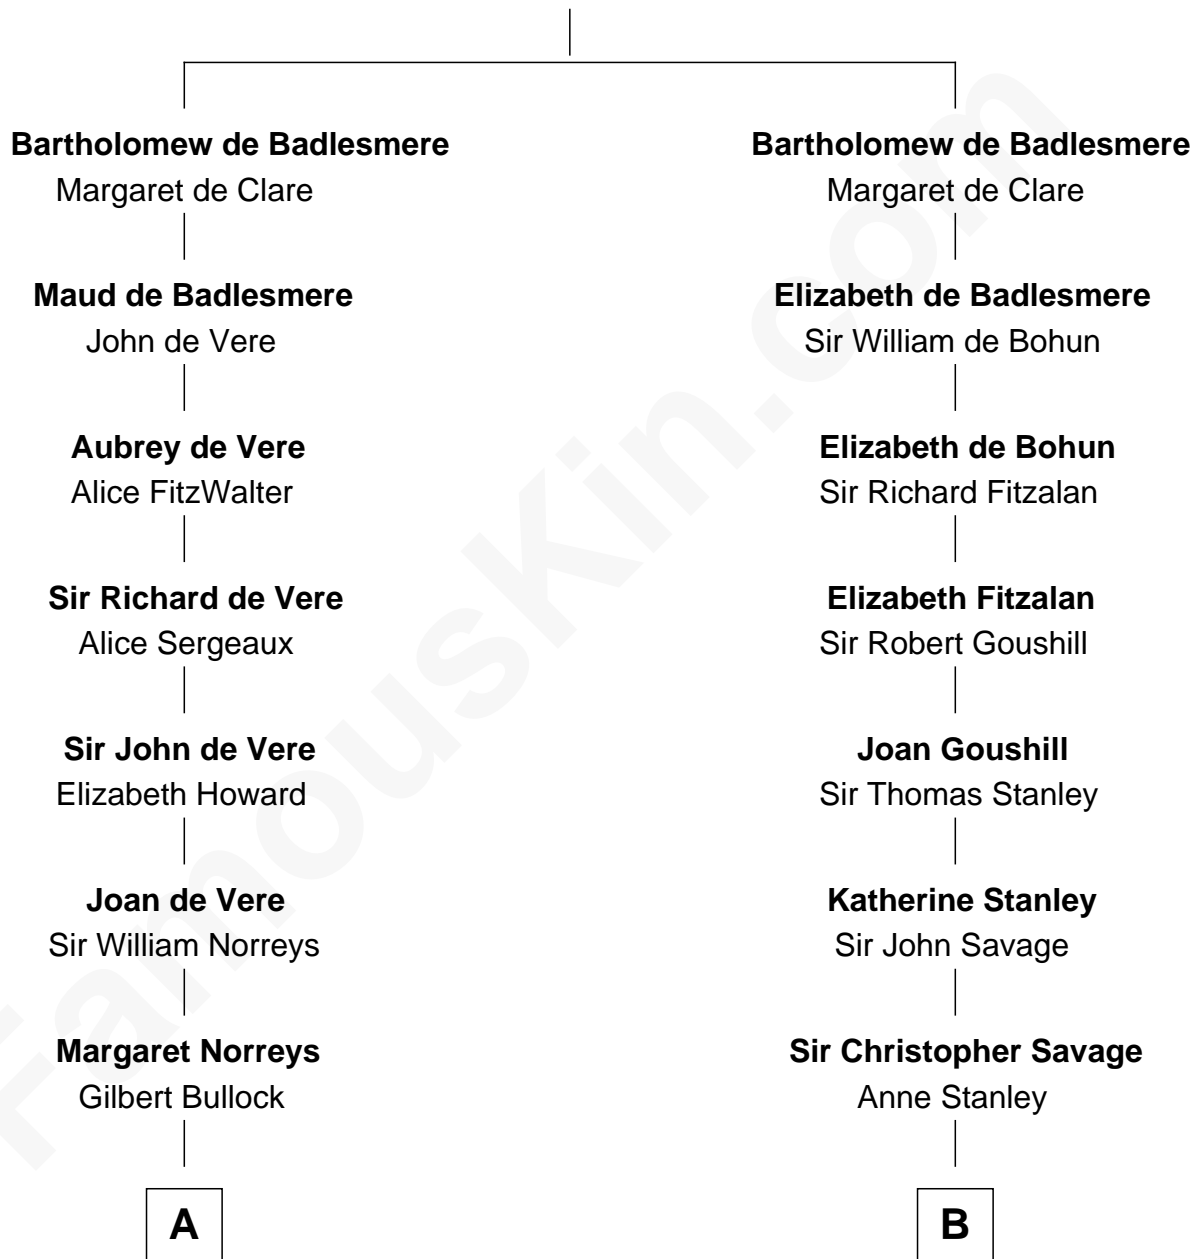

FamousKin.com
Relationship Chart of
George H. W. Bush
41st U.S. President

17th cousin 4 times removed of
Zachary Taylor
12th U.S. President

Gunselm de Badlesmere

C

—
Samuel Howard Fay
Susan Montfort Shellman

—
Harriet Eleanor Fay
Rev. James Smith Bush

—
Samuel Prescott Bush
Flora Sheldon

—
Prescott Sheldon Bush
Dorothy Wear Walker

—
George H. W. Bush
41st U.S. President

FamousKin.com