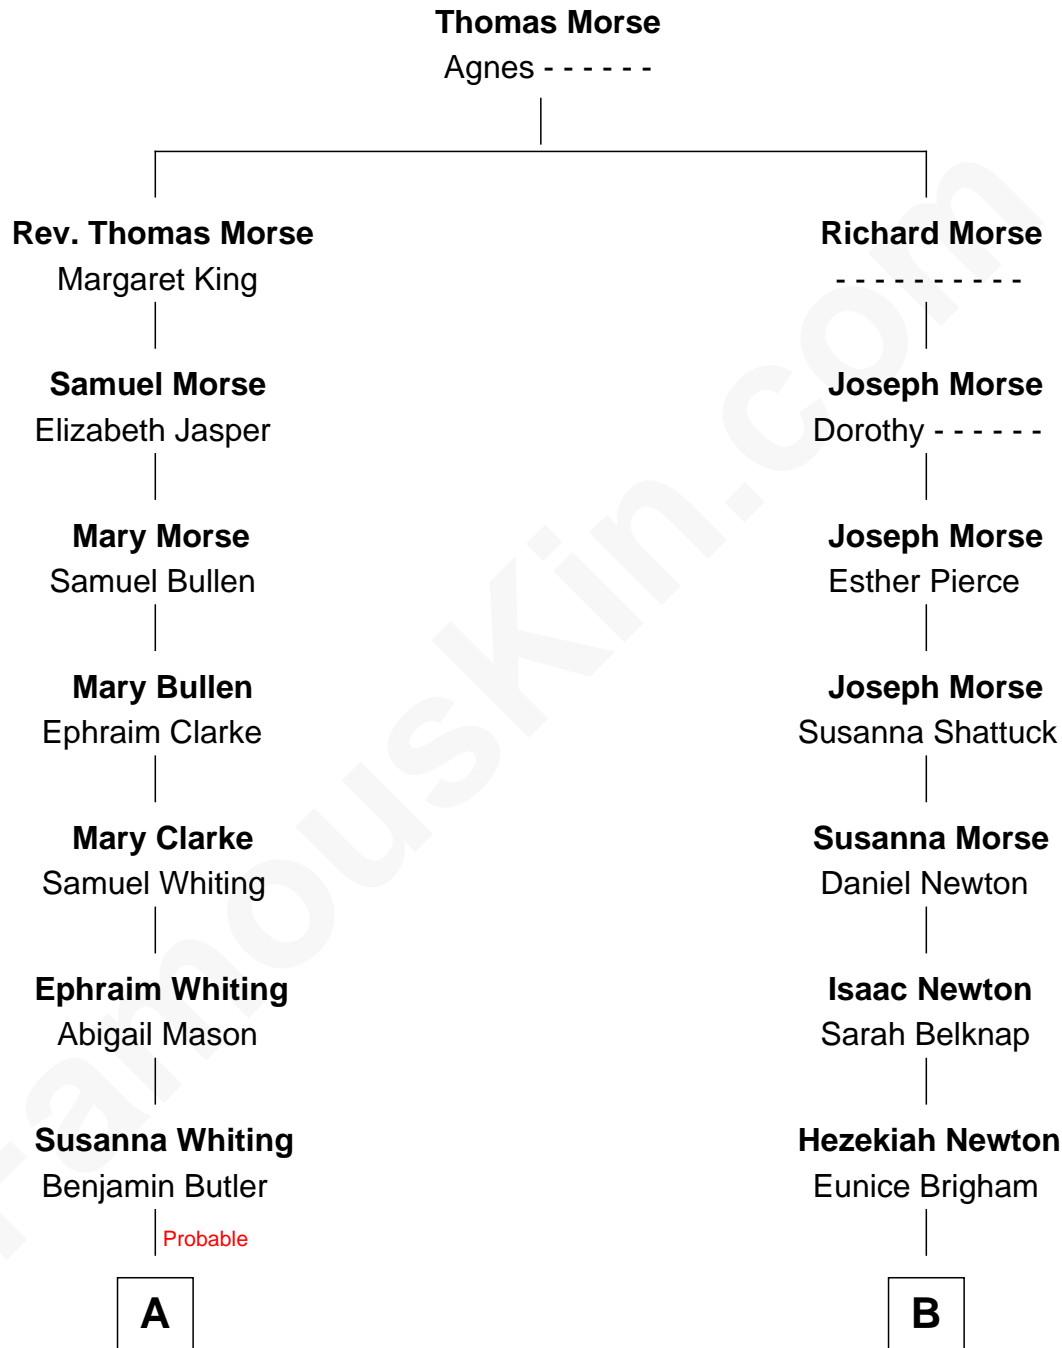

FamousKin.com Relationship Chart of

George H. W. Bush

41st U.S. President

13th cousin of

Thomas J. Watson, Jr.

President and CEO of I.B.M.

A

Nathaniel Butler

Sarah Herrick

Samuel Herrick Butler

Judith Livingston

Cortland Philip Livingston Butler

Elizabeth Slade Pierce

Mary Elizabeth Butler

Robert Emmet Sheldon

Flora Sheldon

Samuel Prescott Bush

Prescott Sheldon Bush

Dorothy Wear Walker

George H. W. Bush

41st U.S. President

B

Persis Newton

Daniel Estabrook