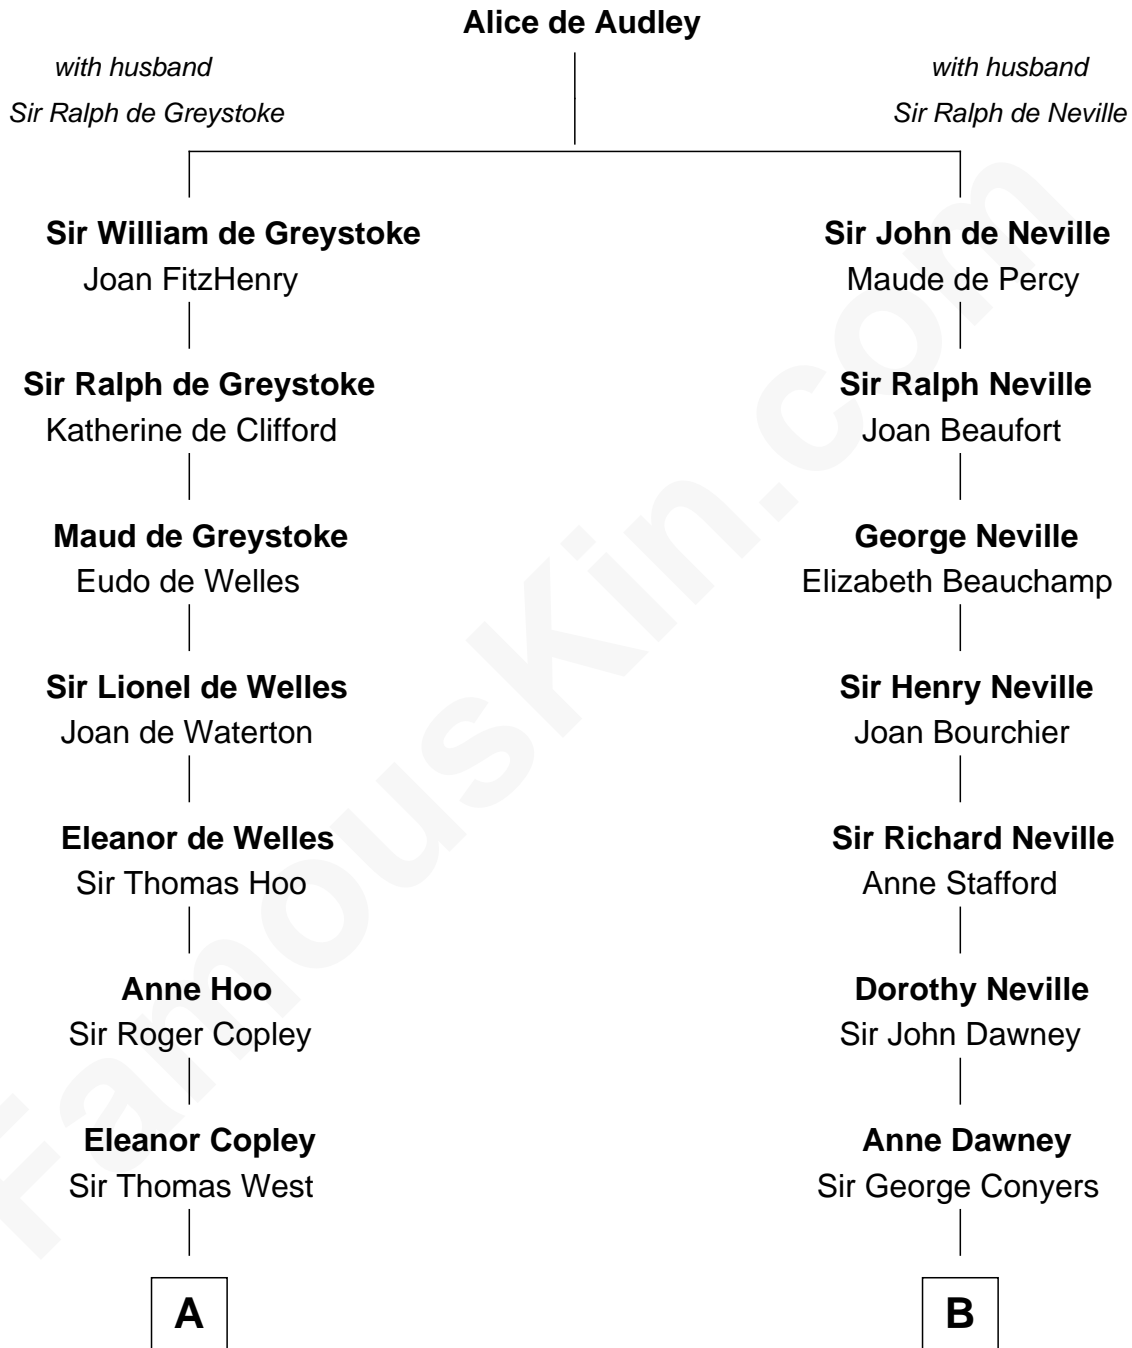

**FamousKin.com**  
**Relationship Chart of**  
**George H. W. Bush**  
*41st U.S. President*

**19th cousin 2 times removed of**  
**William H. Macy**  
*TV and Movie Actor*

**C**

**Susan Montfort Shellman**

Samuel Howard Fay

**Harriet Eleanor Fay**

Rev. James Smith Bush

**Samuel Prescott Bush**

Flora Sheldon

**Prescott Sheldon Bush**

Dorothy Wear Walker

**George H. W. Bush**

*41st U.S. President*

**D**

**Mary Lois Everitt**

Clement Overstreet

**Lois Elizabeth Overstreet**

William Hall Macy

**William H. Macy**

*TV and Movie Actor*