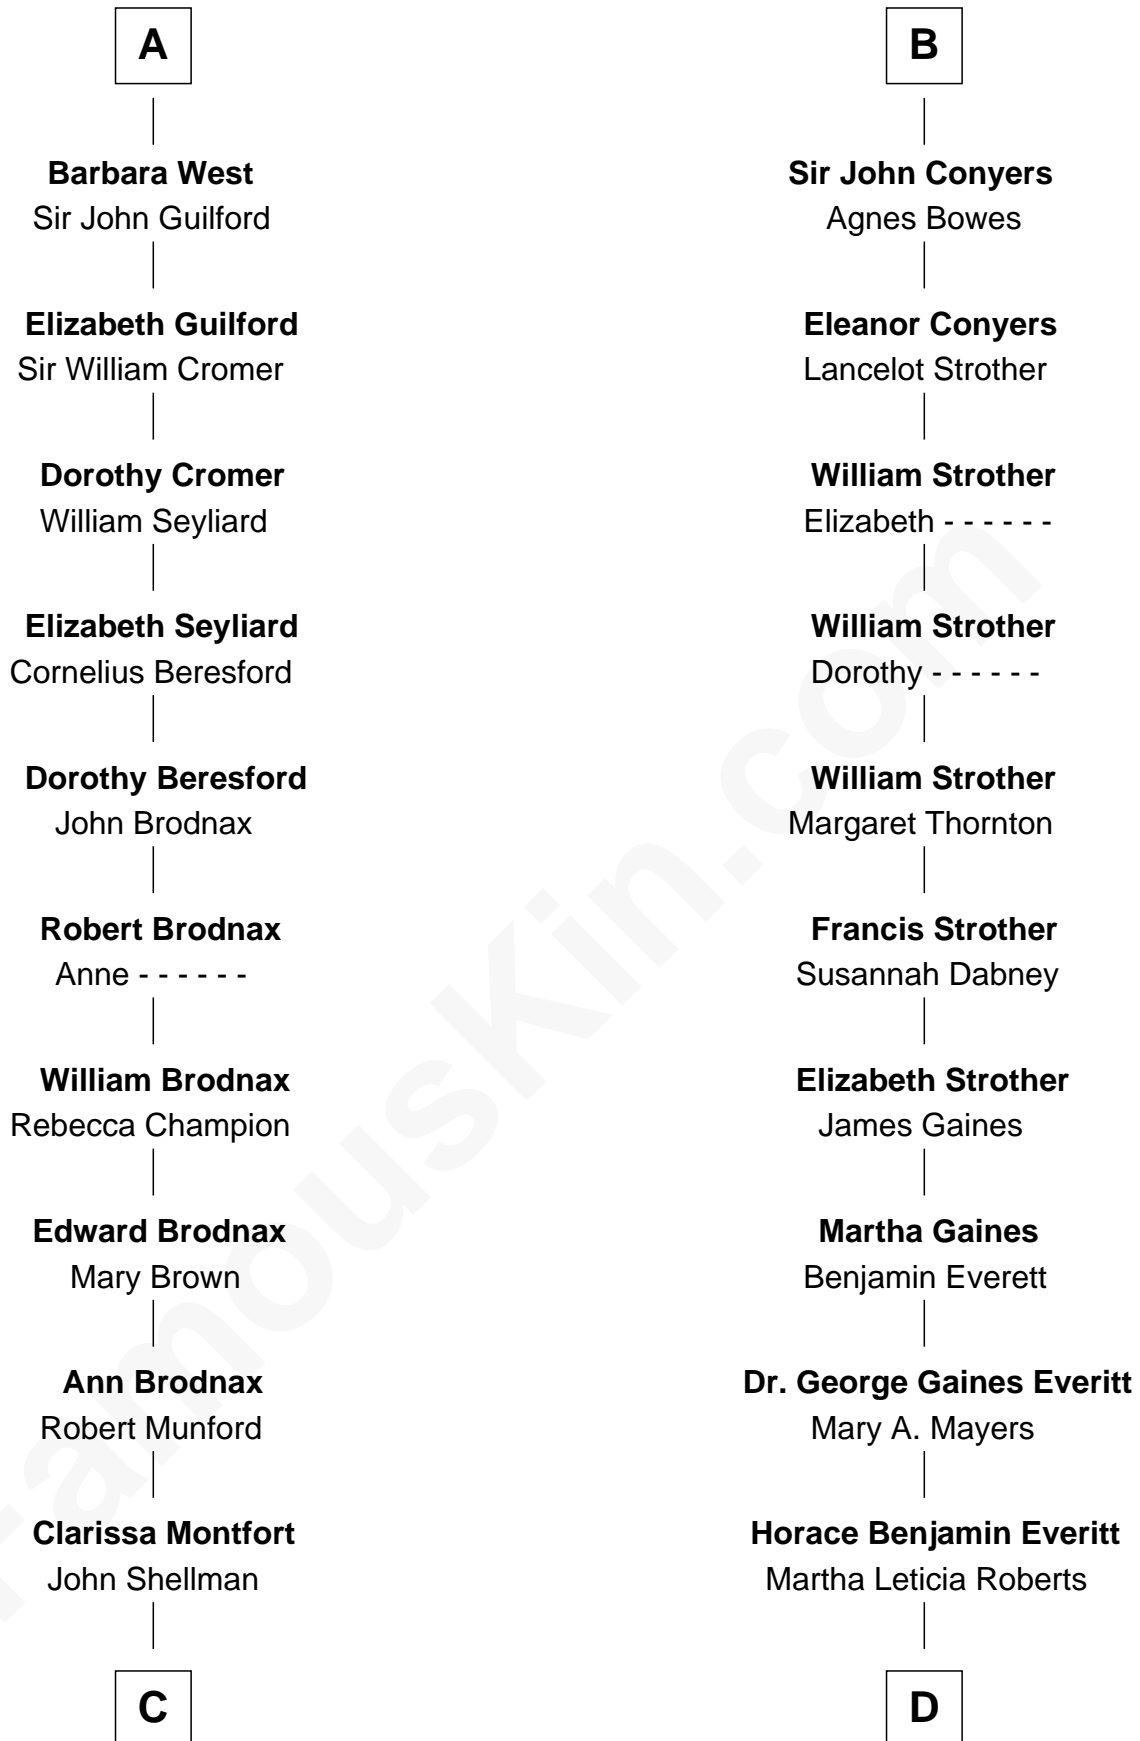

**FamousKin.com**  
**Relationship Chart of**  
**George H. W. Bush**  
*41st U.S. President*

**19th cousin 2 times removed of**  
**William H. Macy**  
*TV and Movie Actor*

**C**

**Susan Montfort Shellman**

Samuel Howard Fay

**Harriet Eleanor Fay**

Rev. James Smith Bush

**Samuel Prescott Bush**

Flora Sheldon

**Prescott Sheldon Bush**

Dorothy Wear Walker

**George H. W. Bush**

*41st U.S. President*

**D**

**Mary Lois Everitt**

Clement Overstreet

**Lois Elizabeth Overstreet**

William Hall Macy

**William H. Macy**

*TV and Movie Actor*