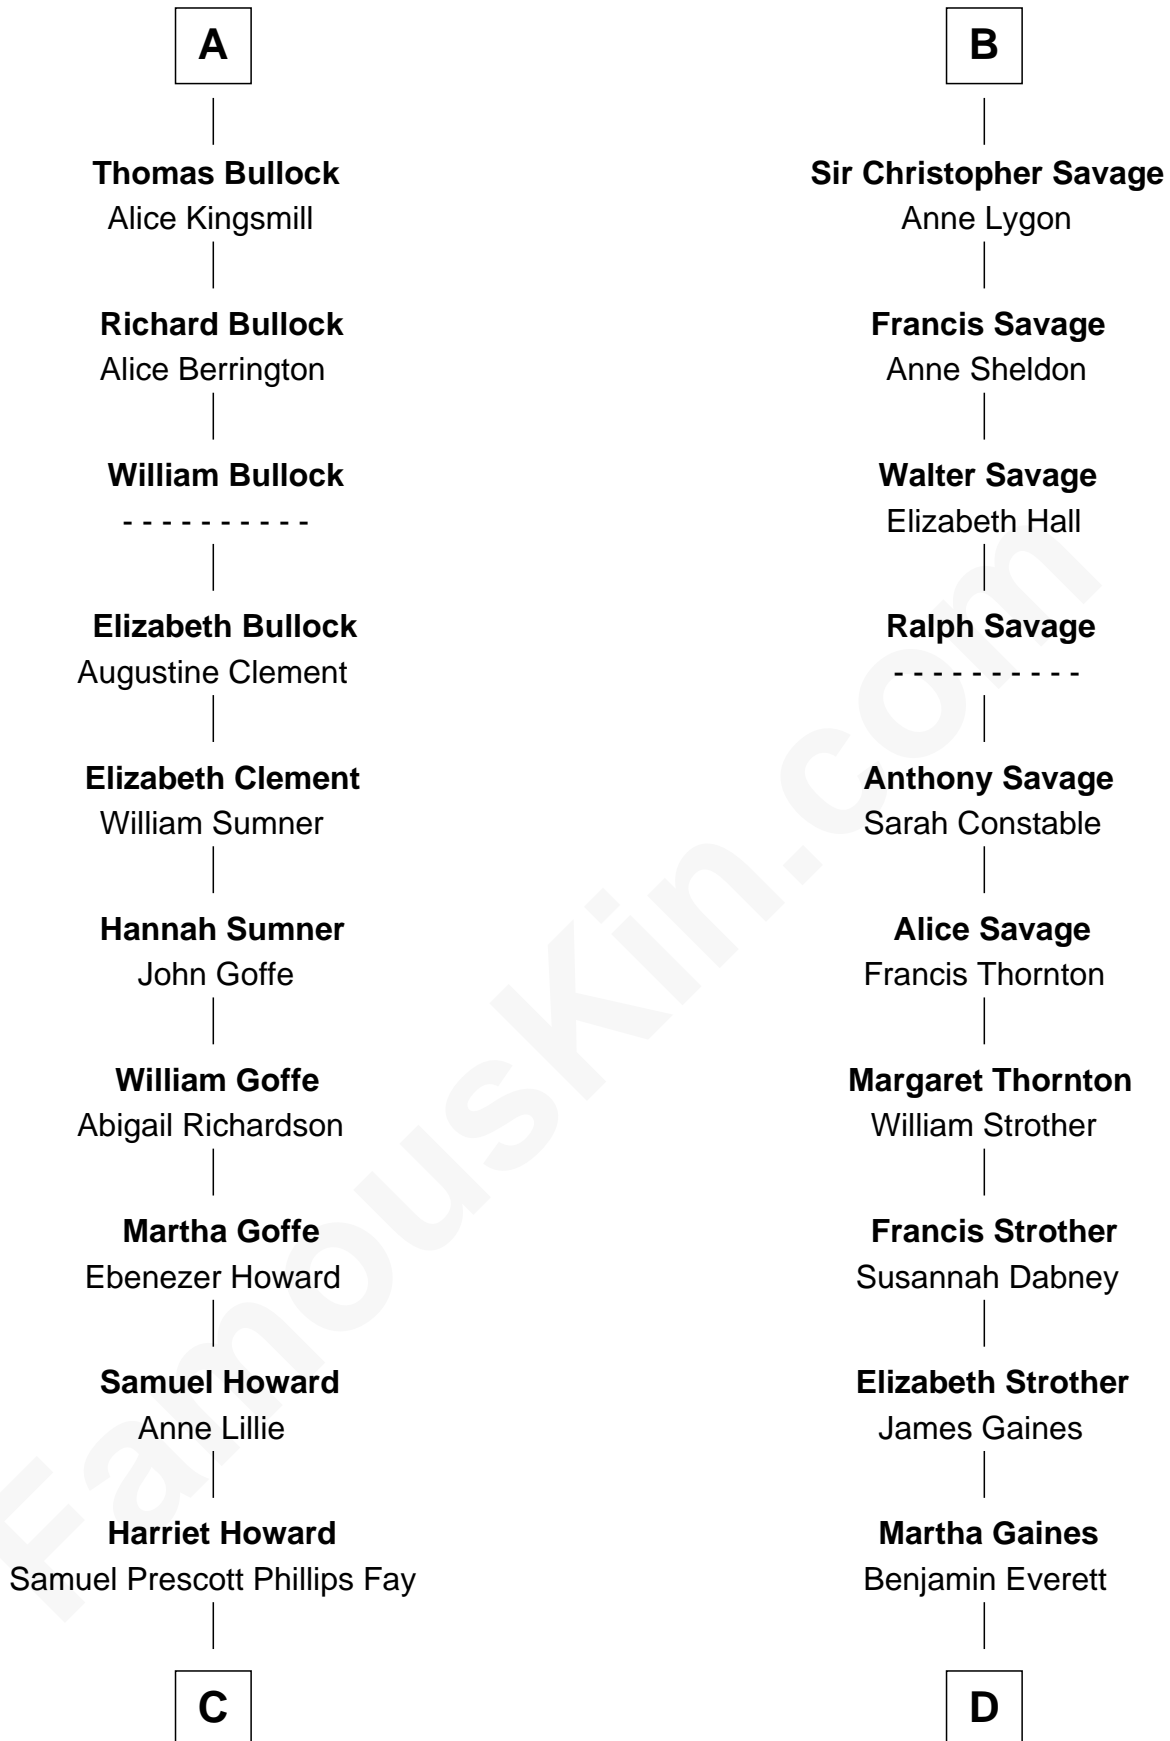

FamousKin.com Relationship Chart of

George H. W. Bush

41st U.S. President

21st cousin of

William H. Macy

TV and Movie Actor

Thomas de Clare

Juliana FitzMaurice

Elizabeth Howard

Joan de Vere

Sir William Norreys

Margaret Norreys

Gilbert Bullock

A

Margaret de Clare
Bartholomew de Badlesmere

Elizabeth de Badlesmere

Sir William de Bohun

Elizabeth de Bohun

Sir Richard Fitzalan

Elizabeth Fitzalan

Sir Robert Goushill

Joan Goushill

Sir Thomas Stanley

Katherine Stanley

Sir John Savage

Sir Christopher Savage

Anne Stanley

B

C

Samuel Howard Fay
Susan Montfort Shellman

Harriet Eleanor Fay
Rev. James Smith Bush

Samuel Prescott Bush
Flora Sheldon