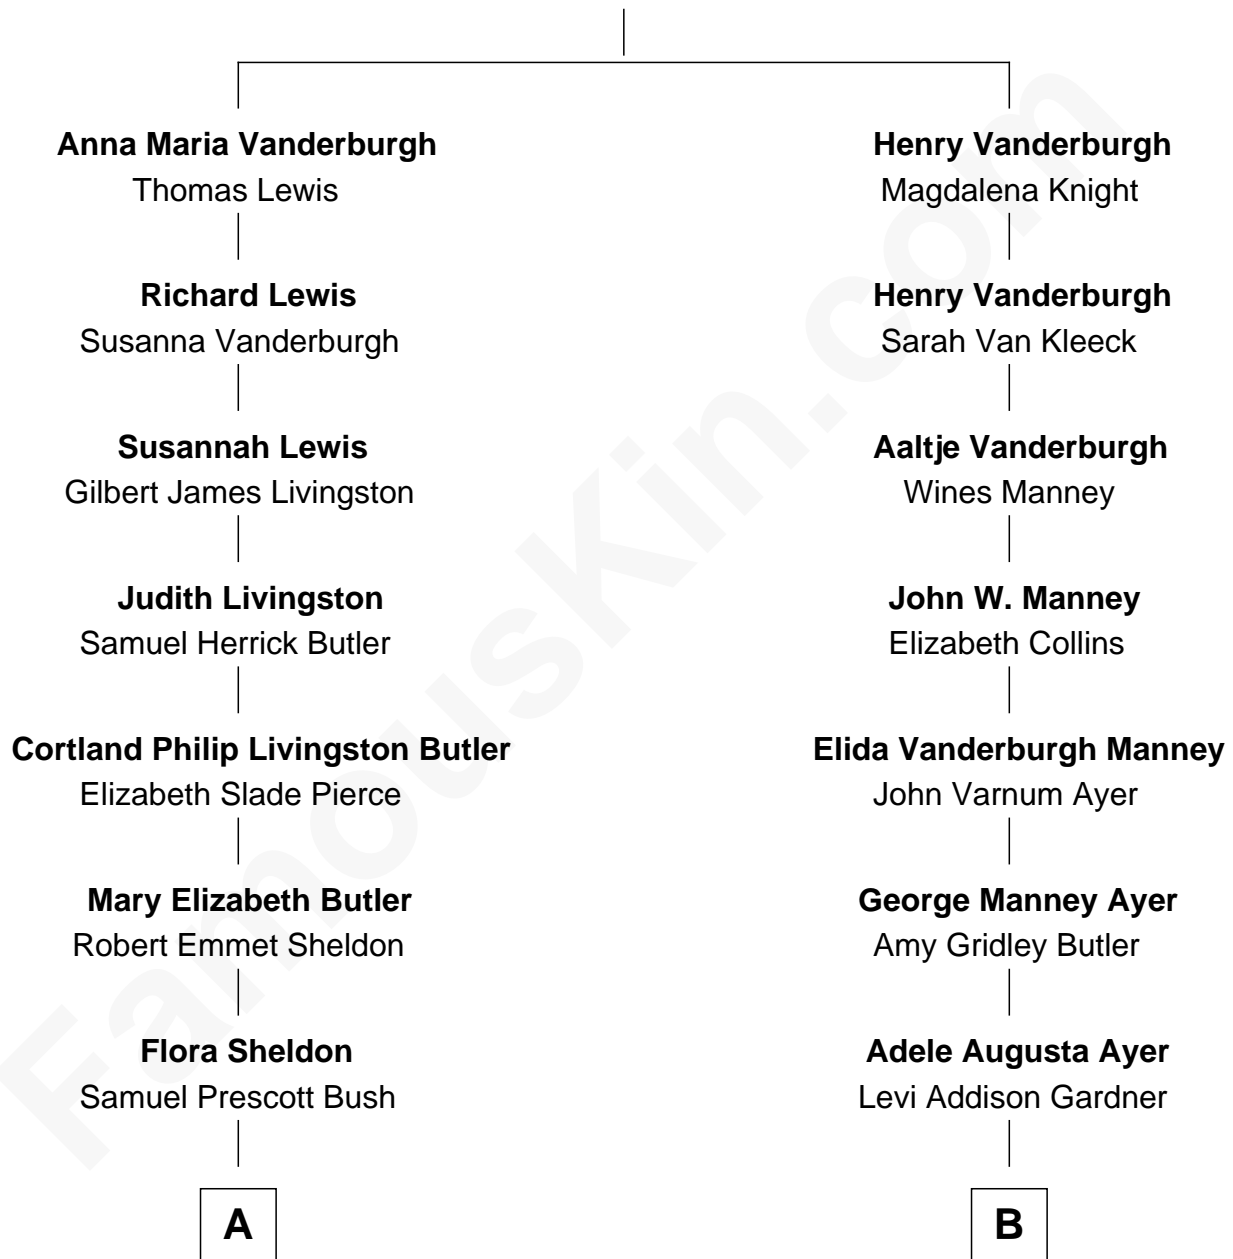

FamousKin.com Relationship Chart of

George H. W. Bush

41st U.S. President

8th cousin of

Gerald Ford

38th U.S. President

Dirck Vanderburgh

Reymerigh Jans

A

Prescott Sheldon Bush

Dorothy Wear Walker

George H. W. Bush

41st U.S. President

B

Dorothy Ayer Gardner

Leslie Lynch King

Gerald Ford

38th U.S. President

FamousKin.com