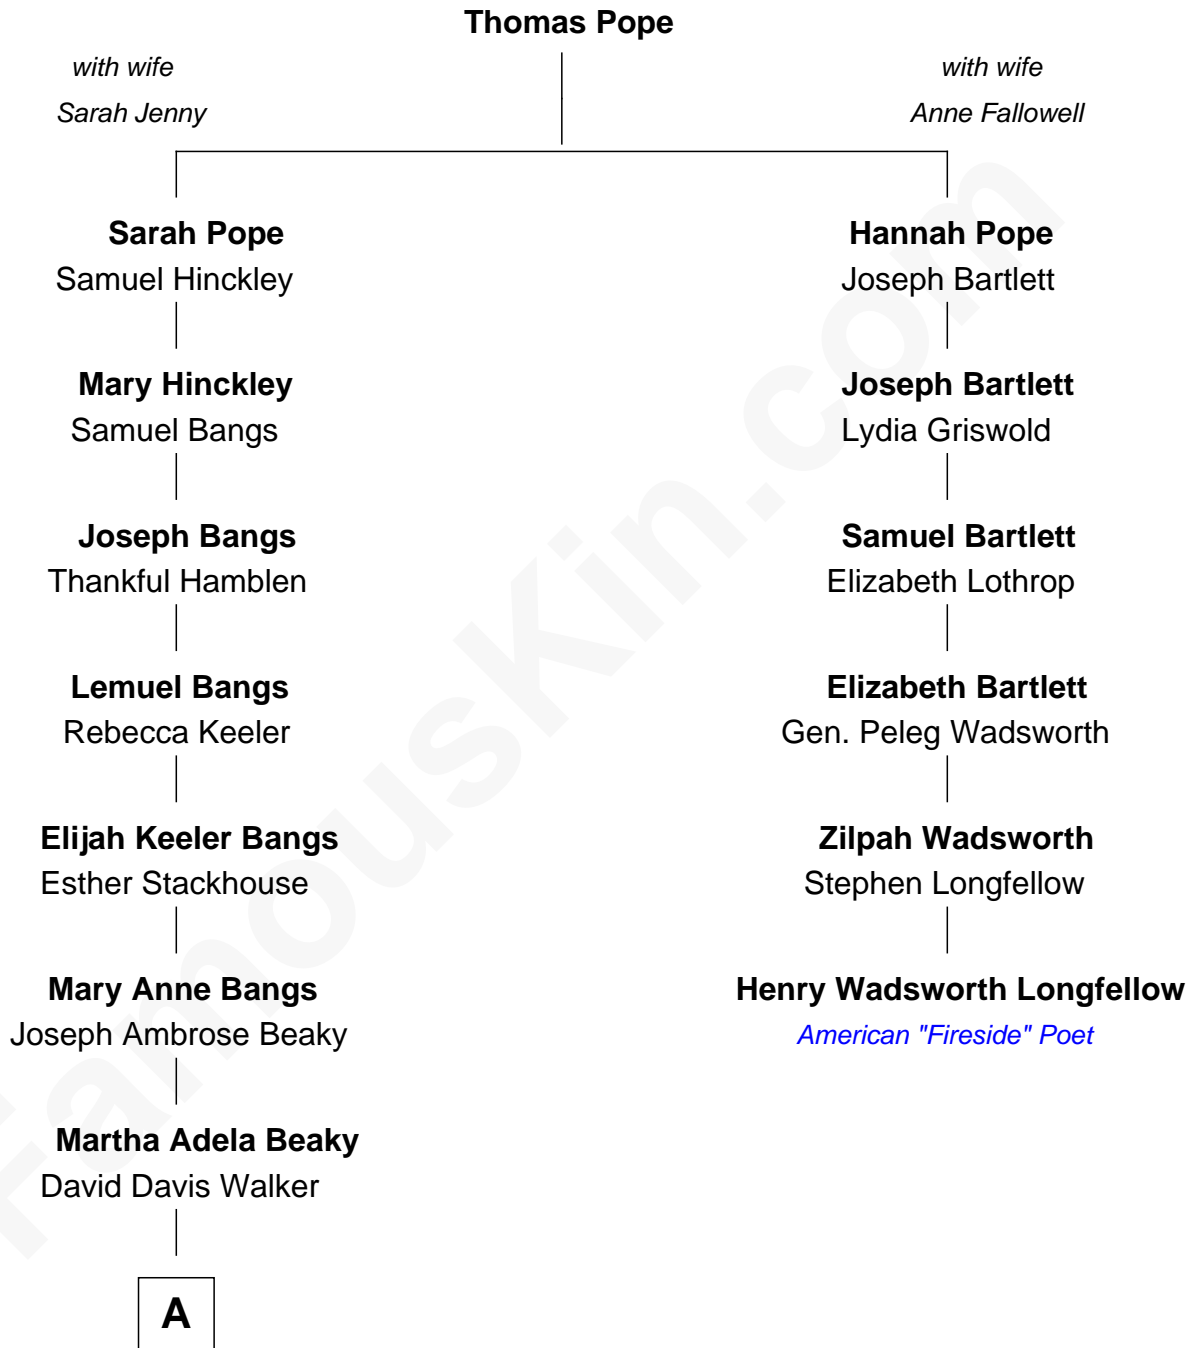

**FamousKin.com**  
**Relationship Chart of**  
**George H. W. Bush**  
*41st U.S. President*

5th cousin 4 times removed of  
**Henry Wadsworth Longfellow**  
*American "Fireside" Poet*

A

George Herbert Walker

Lucretia Wear

Dorothy Wear Walker

Prescott Sheldon Bush

George H. W. Bush

*41st U.S. President*

FamousKin.com