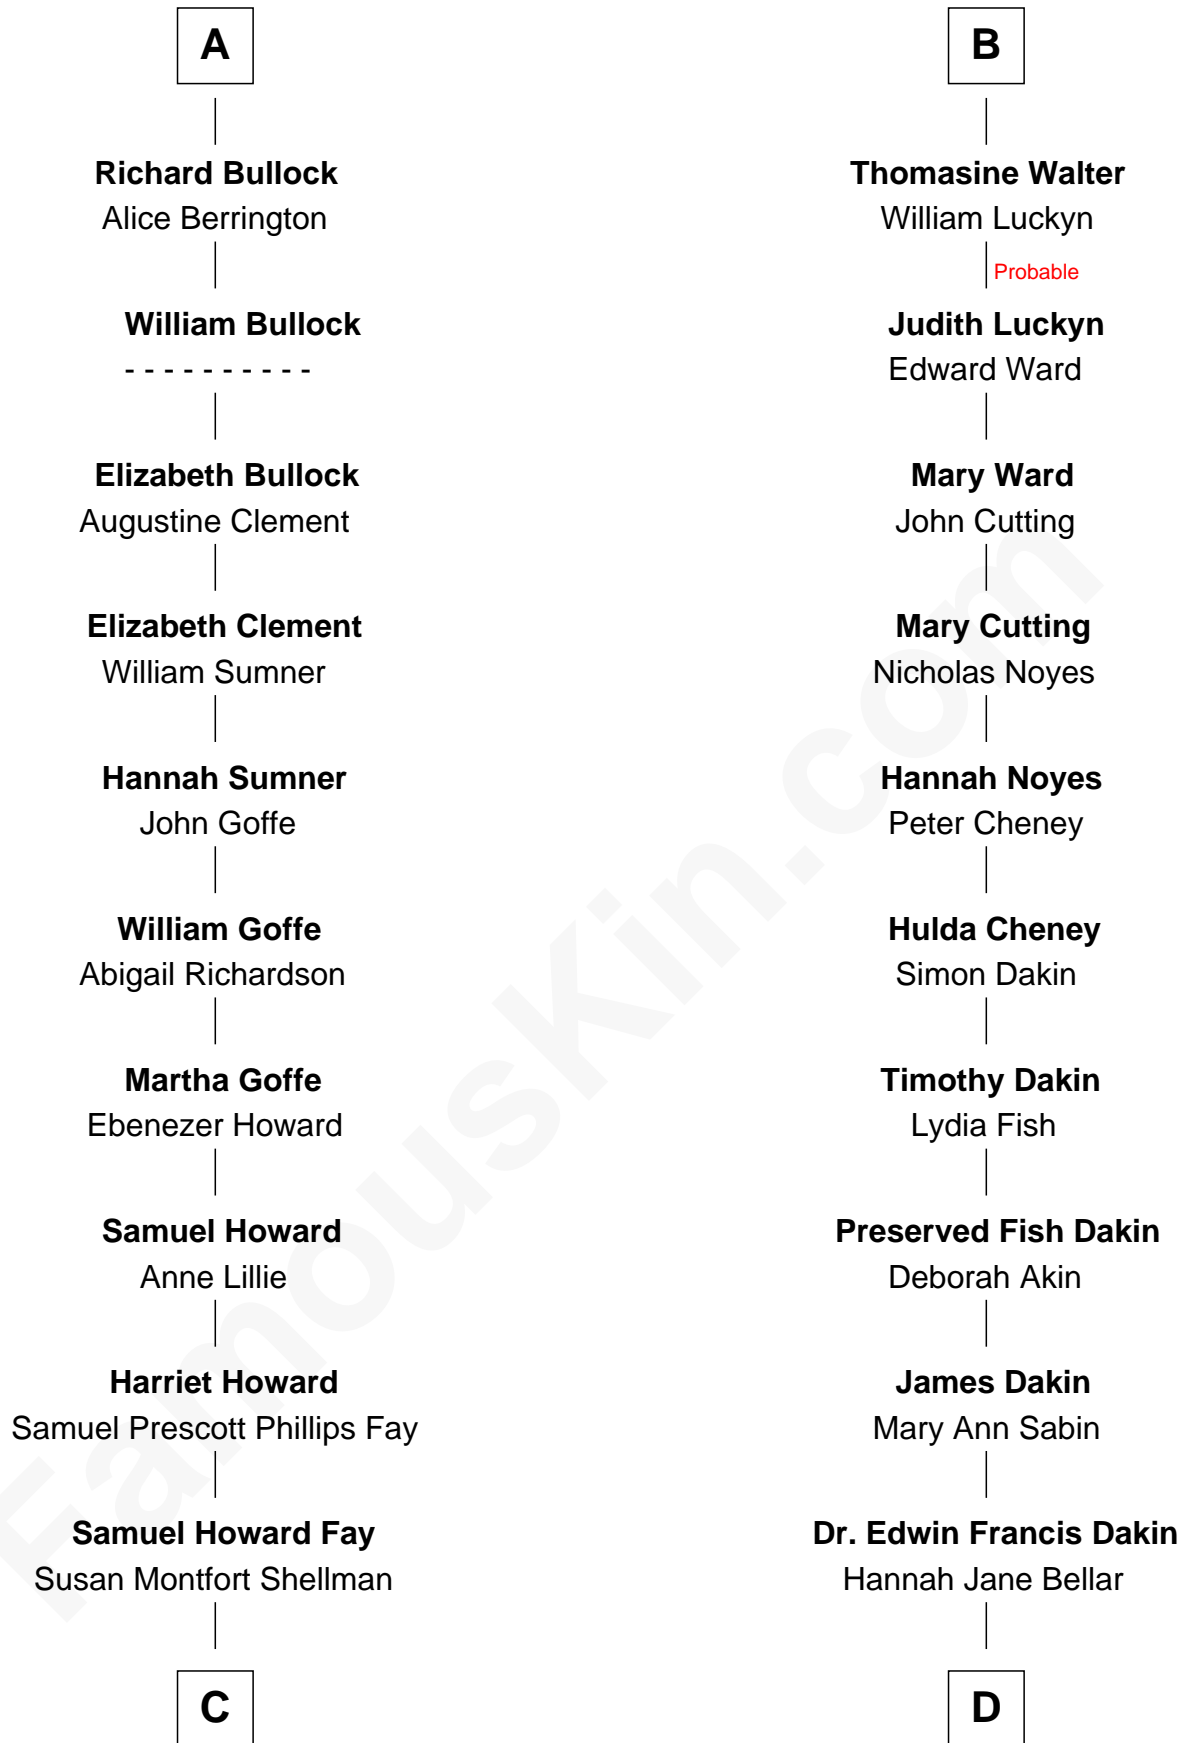

FamousKin.com
Relationship Chart of
George H. W. Bush
41st U.S. President

20th cousin 1 time removed of

Ethan Hawke
Actor, Director, Screenwriter, Novelist

C

Harriet Eleanor Fay
Rev. James Smith Bush

Samuel Prescott Bush
Flora Sheldon

Prescott Sheldon Bush
Dorothy Wear Walker

George H. W. Bush
41st U.S. President

D

Ida Jane Dakin
George Washington Hawke

Ronald M. Hawke
Edith S. Mosher

Frank Taylor Hawke
Betty Virginia Hartsock

James Steven Hawke
Leslie Carole Green