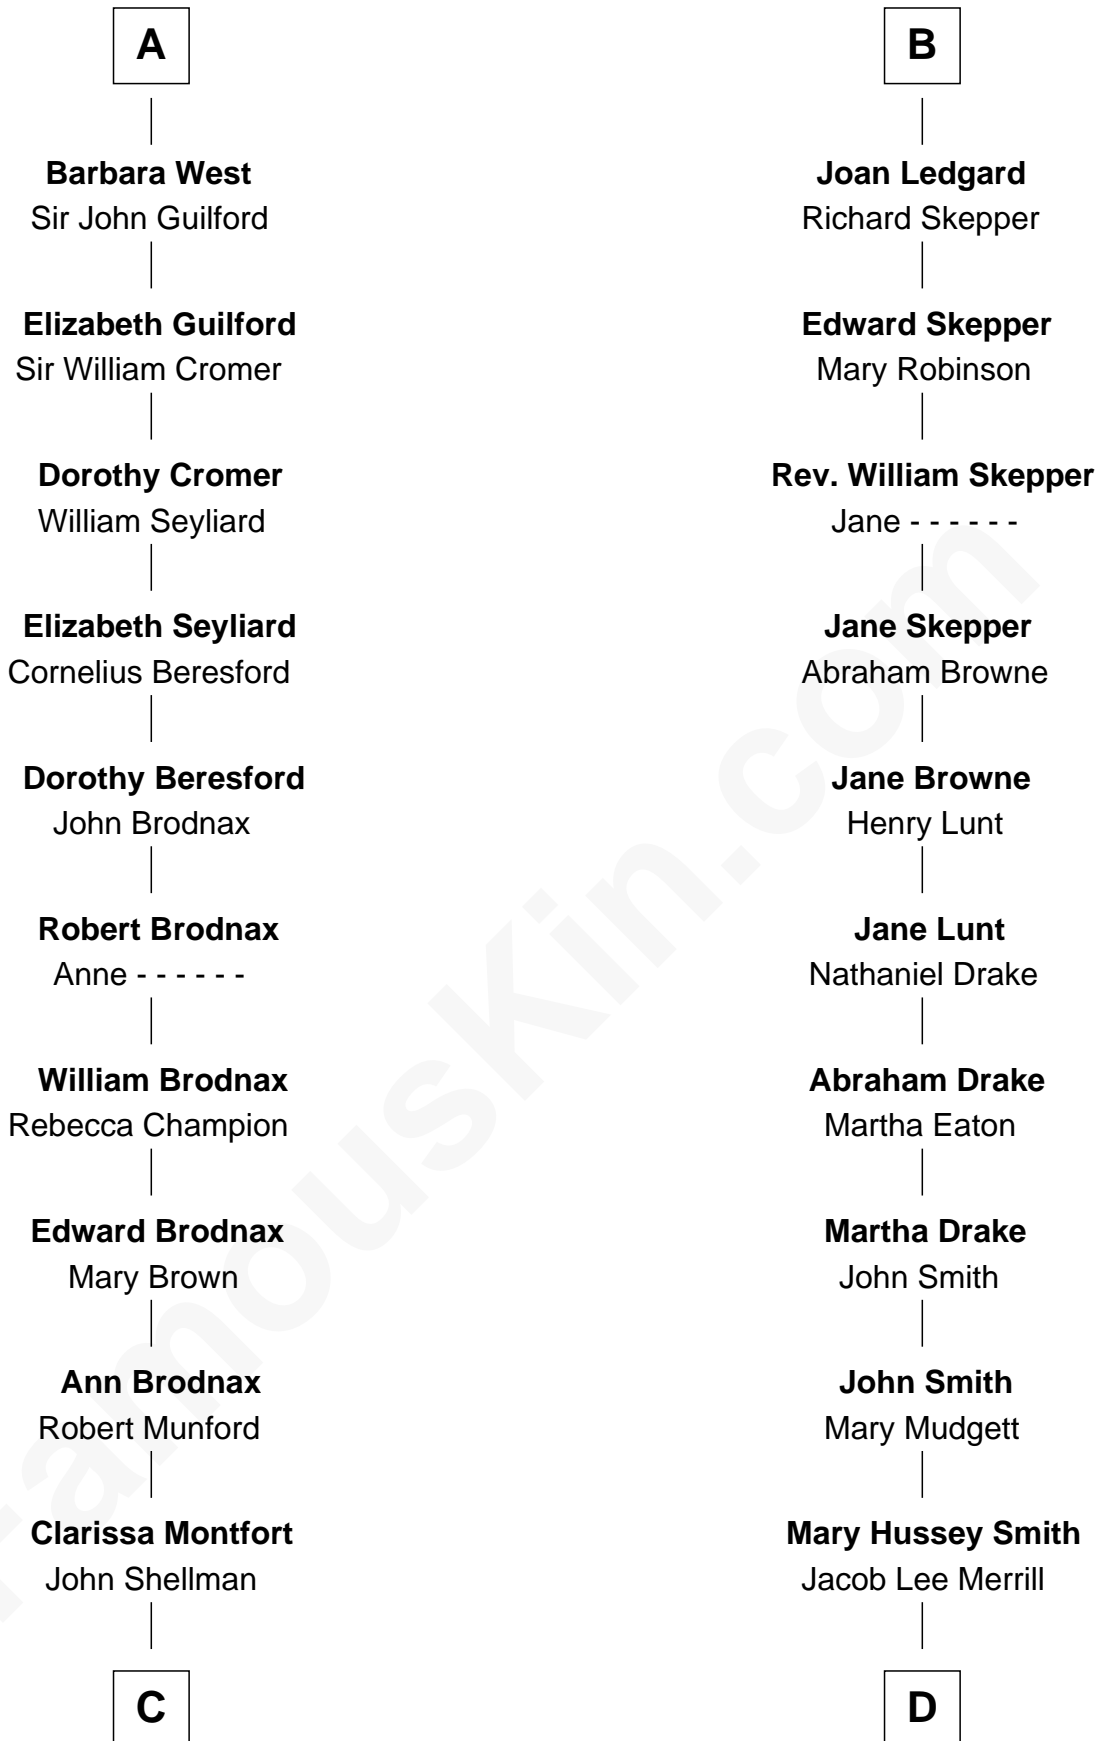

FamousKin.com Relationship Chart of

George H. W. Bush

41st U.S. President

21st cousin of

Meghan Markle

Duchess of Sussex, TV Actress

Sir Thomas de Beauchamp

Katherine de Mortimer

Dorothy Wear Walker

George H. W. Bush

41st U.S. President

D

George David Merrill

Mary Bird

Gertrude May Merrill

Fred George Sanders