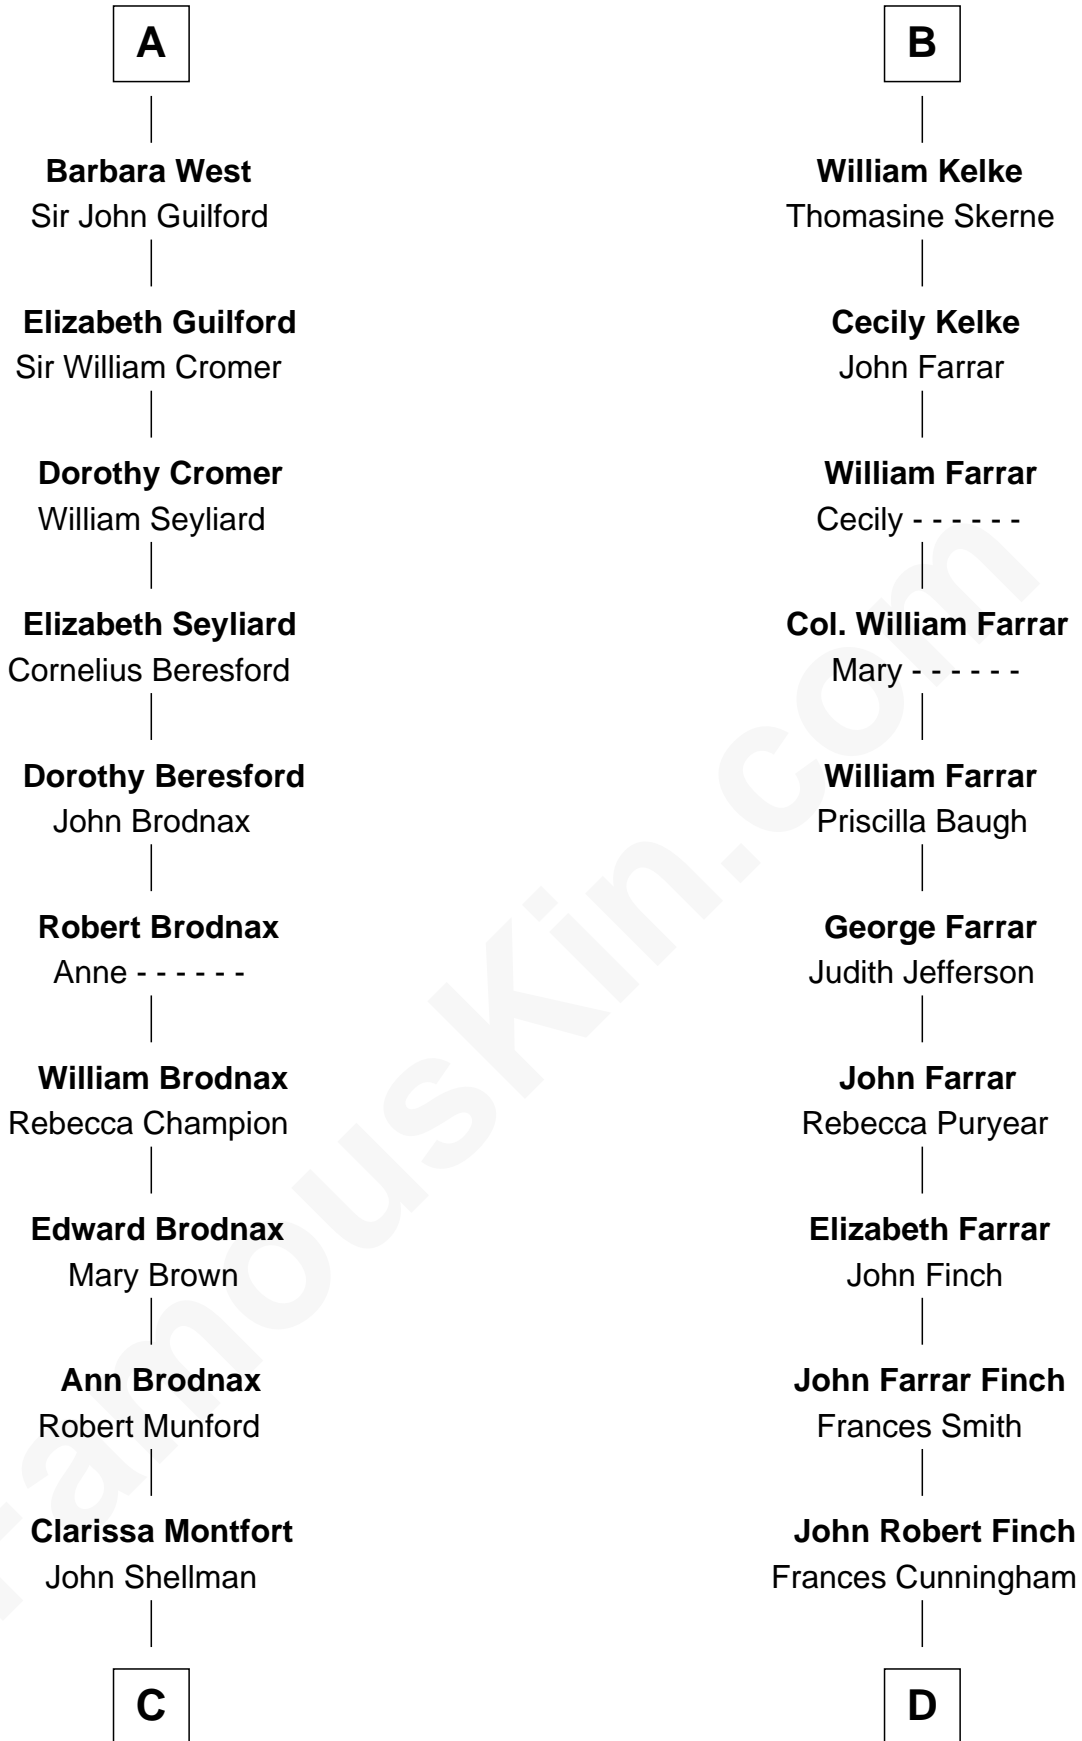

FamousKin.com
Relationship Chart of
George H. W. Bush
41st U.S. President

19th cousin 2 times removed of
Harper Lee
Author of To Kill a Mockingbird

Sir Thomas de Beauchamp
 Katherine de Mortimer

C

Susan Montfort Shellman

Samuel Howard Fay

Harriet Eleanor Fay

Rev. James Smith Bush

Samuel Prescott Bush

Flora Sheldon

Prescott Sheldon Bush

Dorothy Wear Walker

George H. W. Bush