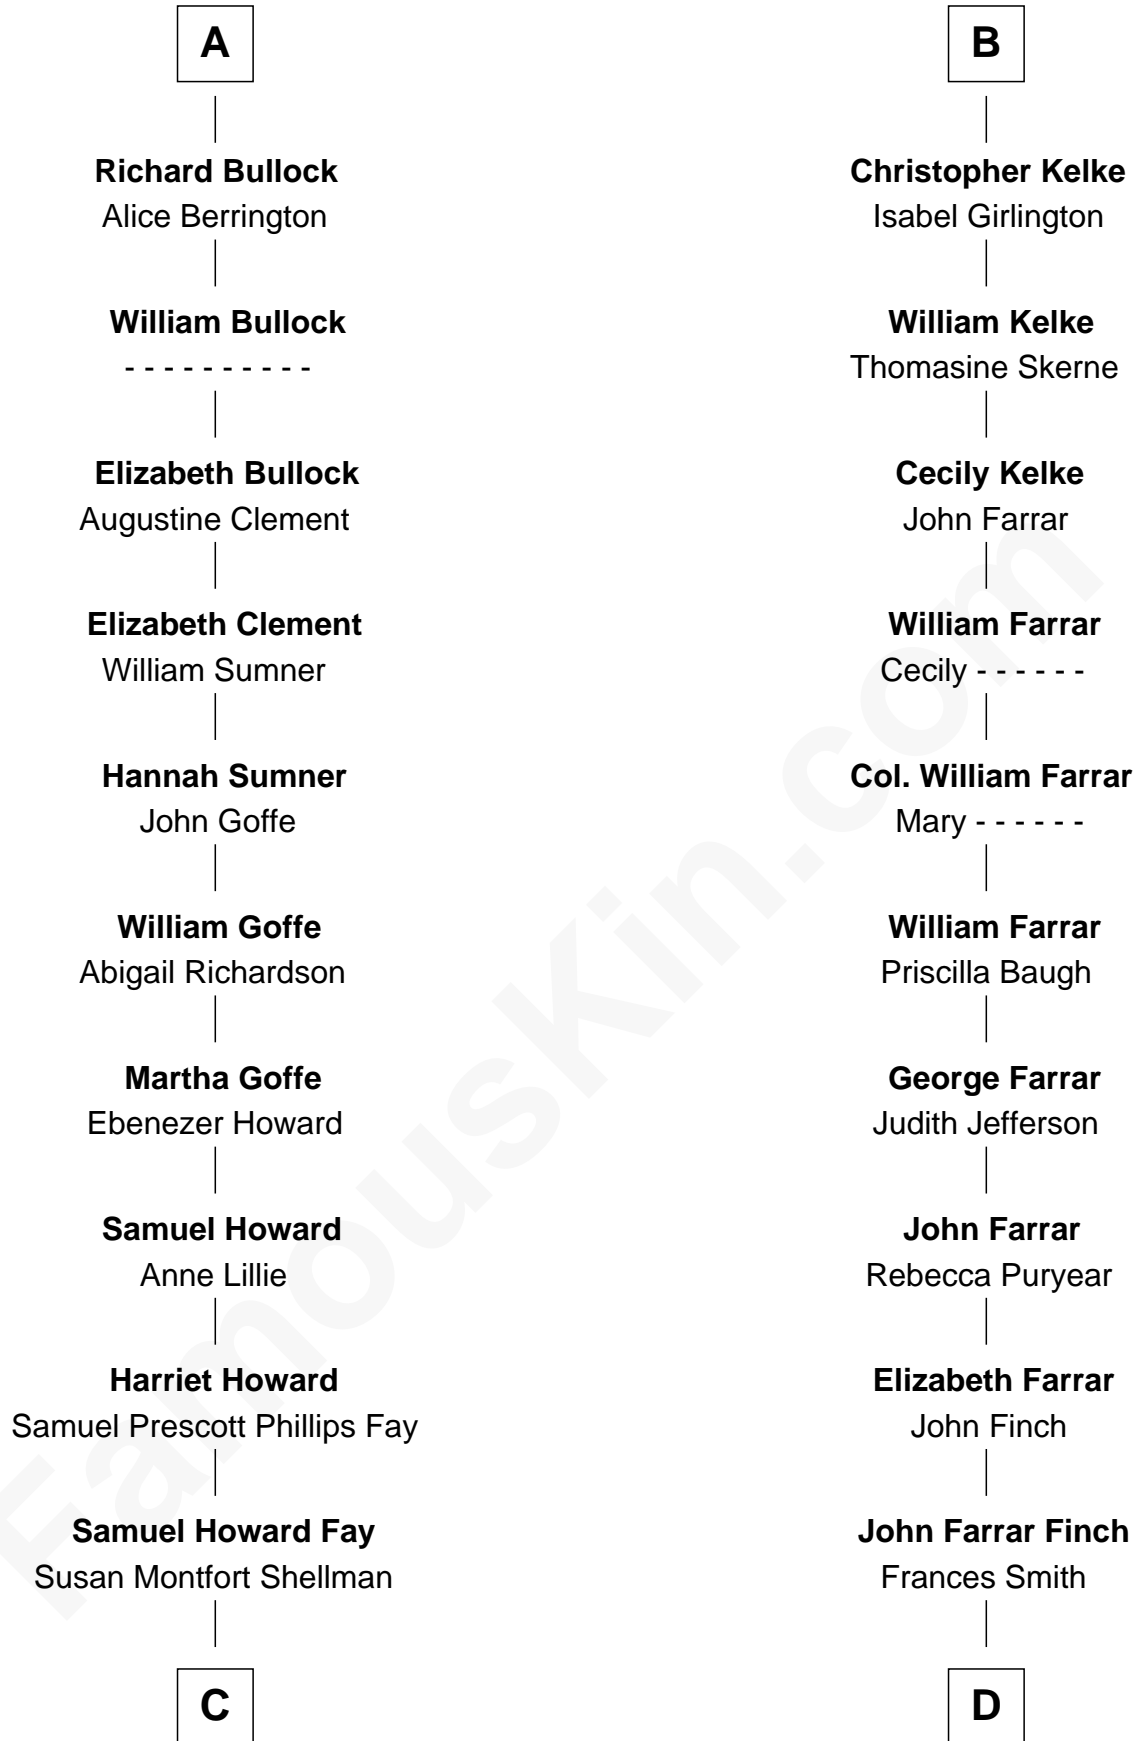

FamousKin.com Relationship Chart of

George H. W. Bush

41st U.S. President

20th cousin of

Harper Lee

Author of *To Kill a Mockingbird*

Bartholomew de Badlesmere

Margaret de Clare

C

Harriet Eleanor Fay
Rev. James Smith Bush

Samuel Prescott Bush
Flora Sheldon

Prescott Sheldon Bush
Dorothy Wear Walker

George H. W. Bush
41st U.S. President

D

John Robert Finch
Frances Cunningham

James Cunningham Finch
Ellen Rivers Williams