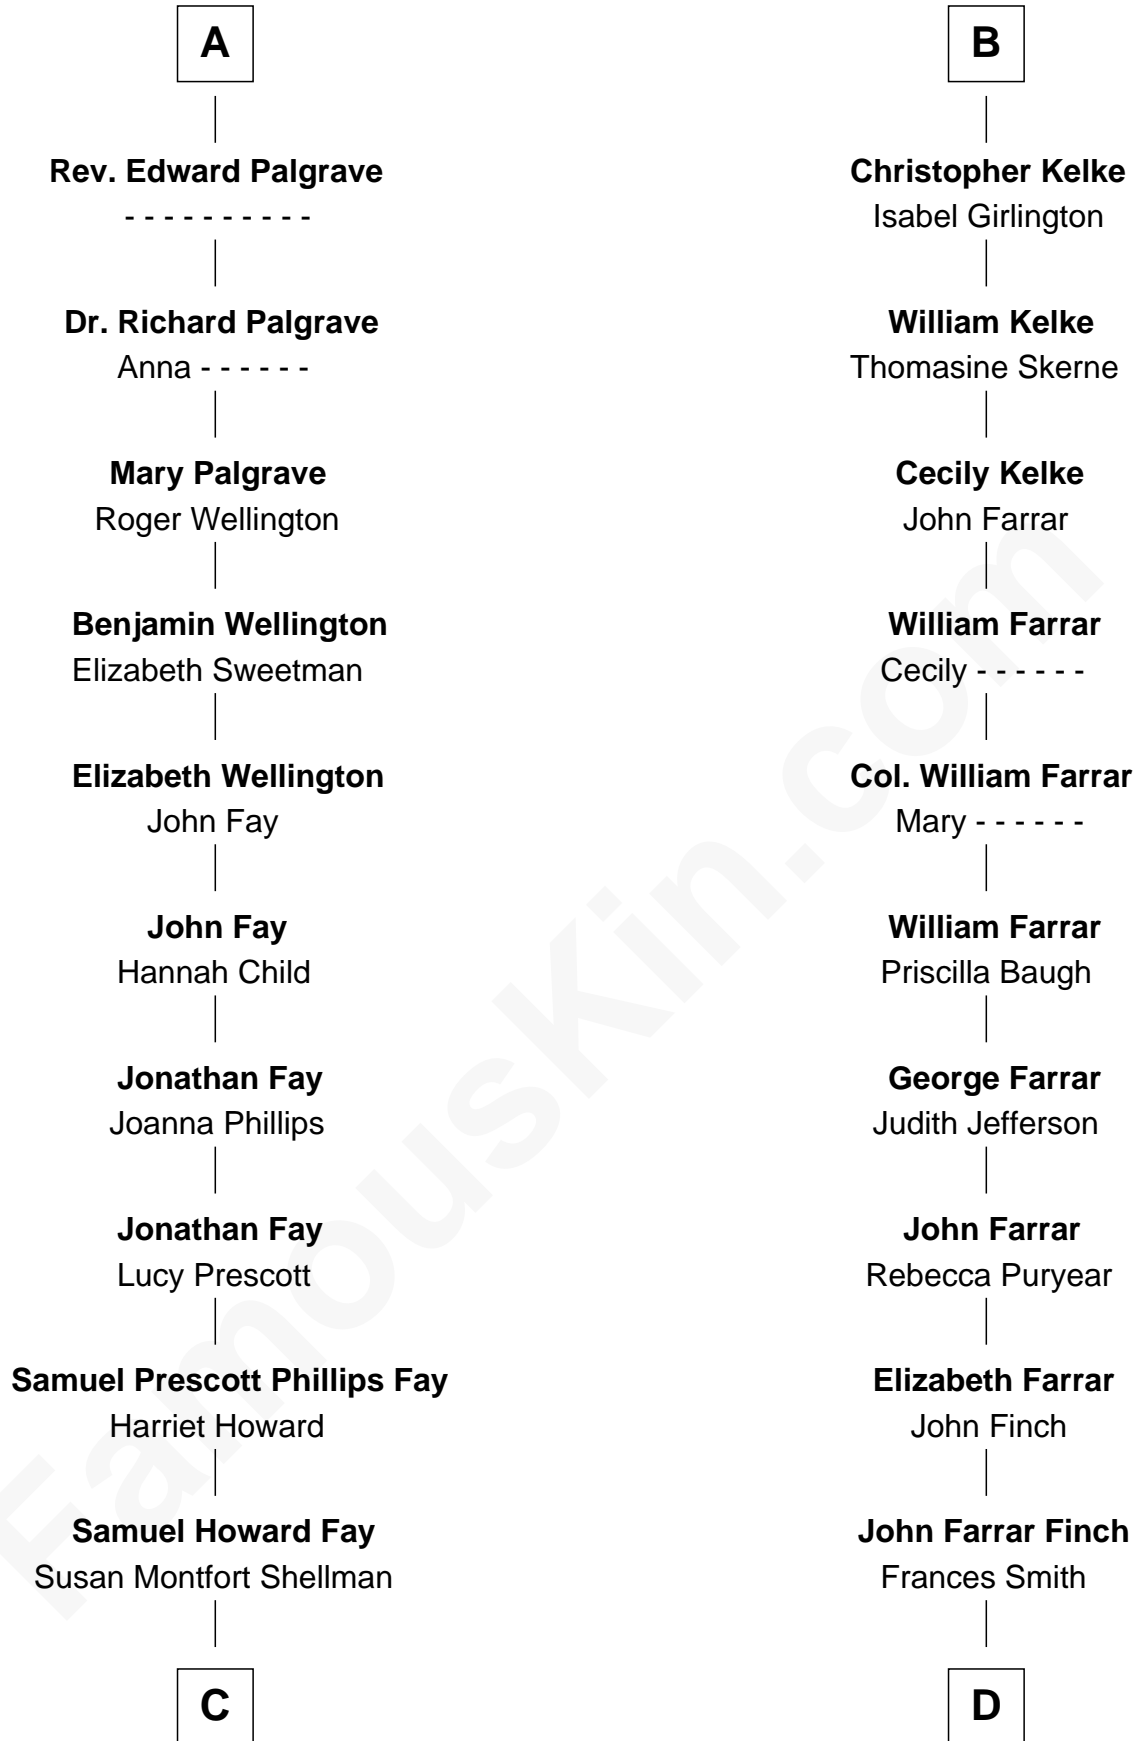

# FamousKin.com Relationship Chart of

**George H. W. Bush**

*41st U.S. President*

20th cousin of

**Harper Lee**

*Author of To Kill a Mockingbird*

**C**

**Harriet Eleanor Fay**  
Rev. James Smith Bush

**Samuel Prescott Bush**  
Flora Sheldon

**Prescott Sheldon Bush**  
Dorothy Wear Walker

**George H. W. Bush**  
*41st U.S. President*

**D**

**John Robert Finch**  
Frances Cunningham

**James Cunningham Finch**  
Ellen Rivers Williams

**Frances Cunningham Finch**  
Amasa Coleman Lee

**Harper Lee**  
*Author of To Kill a Mockingbird*