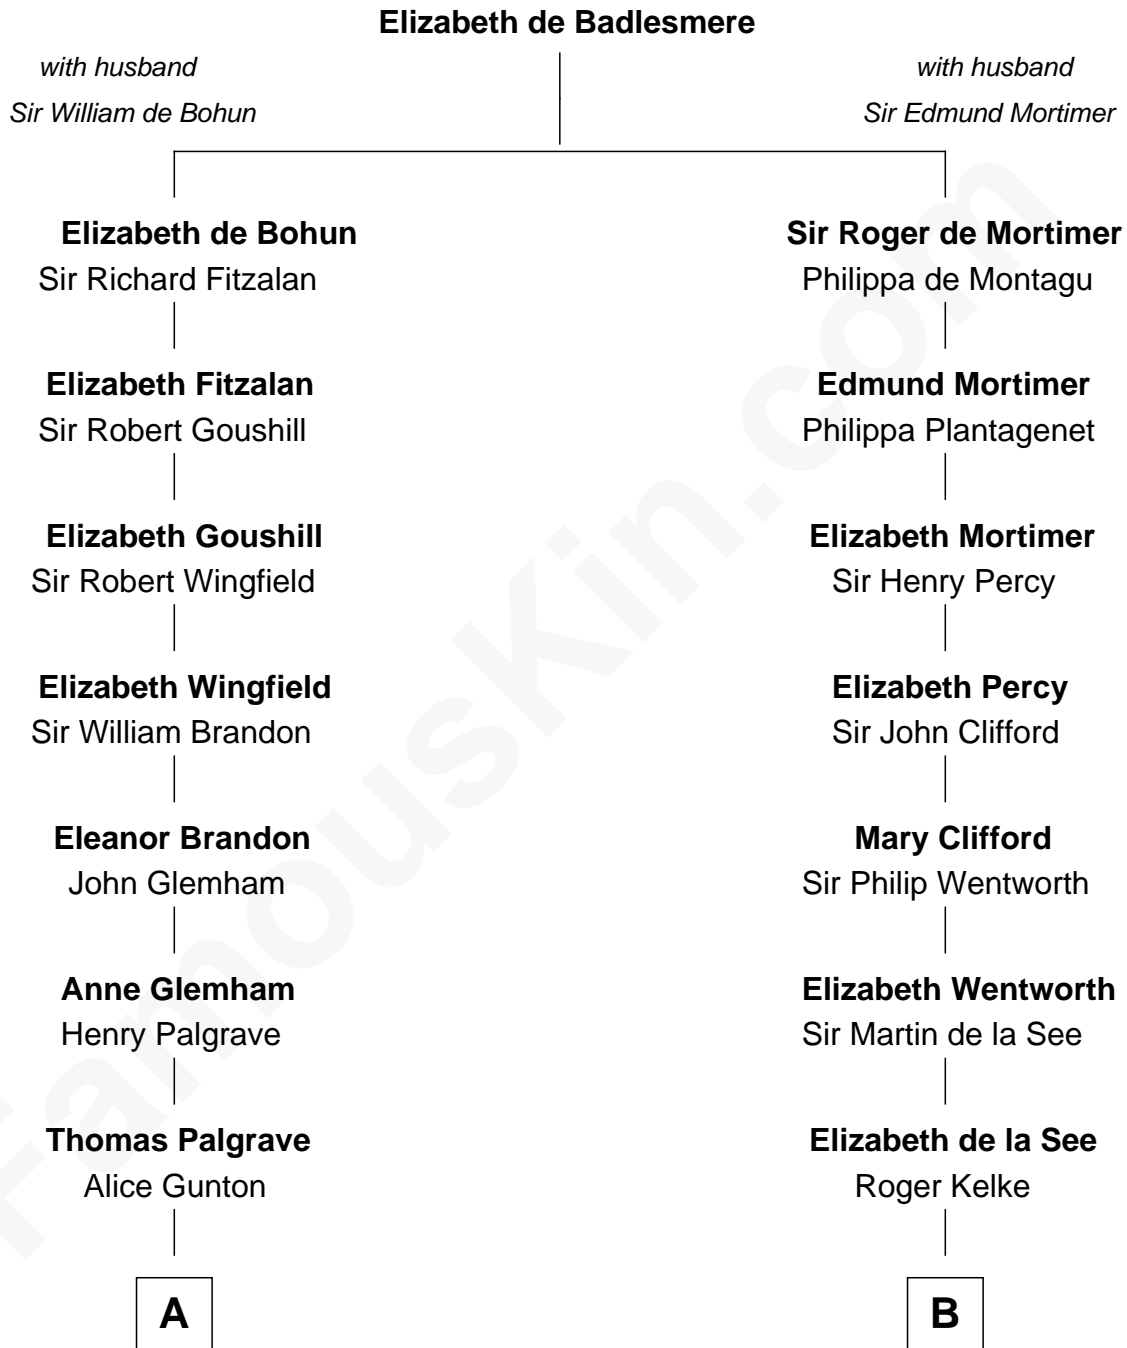

# FamousKin.com Relationship Chart of

**George H. W. Bush**

*41st U.S. President*

20th cousin of

**Harper Lee**

*Author of To Kill a Mockingbird*

**C**

**Harriet Eleanor Fay**  
Rev. James Smith Bush

**Samuel Prescott Bush**  
Flora Sheldon

**Prescott Sheldon Bush**  
Dorothy Wear Walker

**George H. W. Bush**  
*41st U.S. President*

**D**

**John Robert Finch**  
Frances Cunningham

**James Cunningham Finch**  
Ellen Rivers Williams