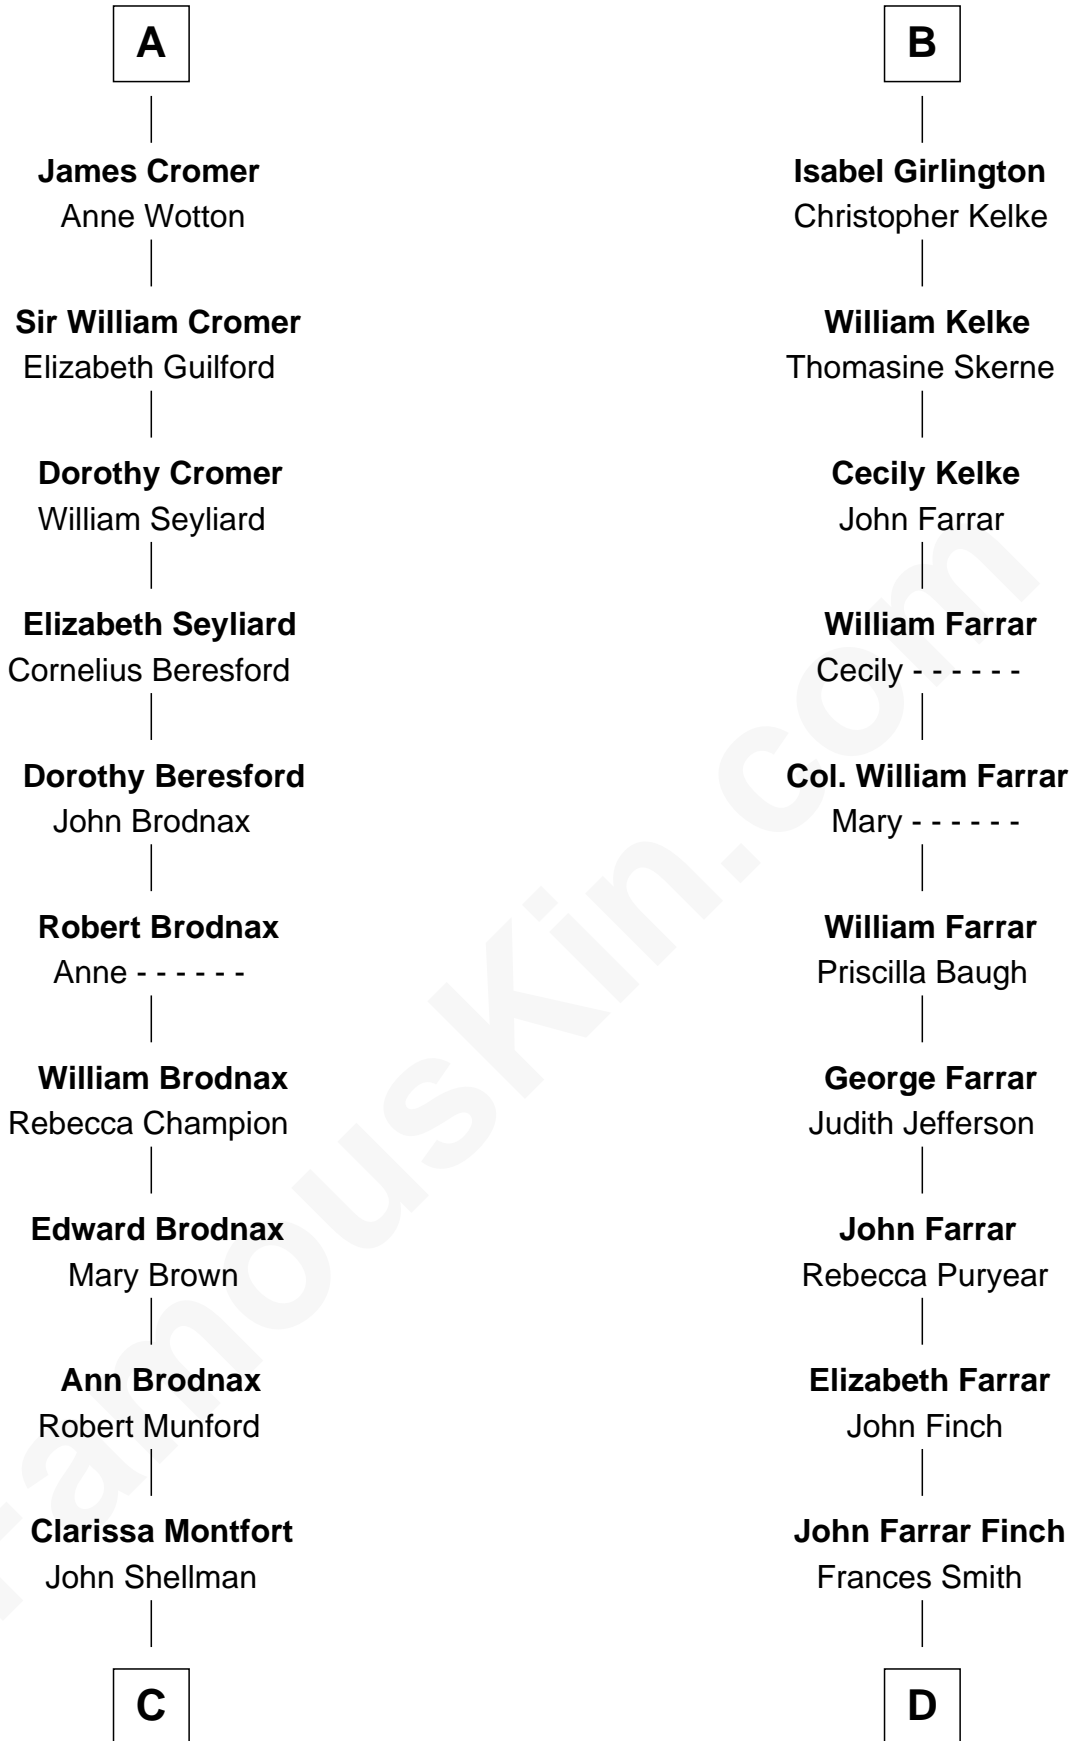

FamousKin.com
Relationship Chart of
George H. W. Bush
41st U.S. President

20th cousin 1 time removed of
Harper Lee
Author of To Kill a Mockingbird

C

Susan Montfort Shellman

Samuel Howard Fay

Harriet Eleanor Fay

Rev. James Smith Bush

Samuel Prescott Bush

Flora Sheldon

Prescott Sheldon Bush

Dorothy Wear Walker

George H. W. Bush

41st U.S. President

D