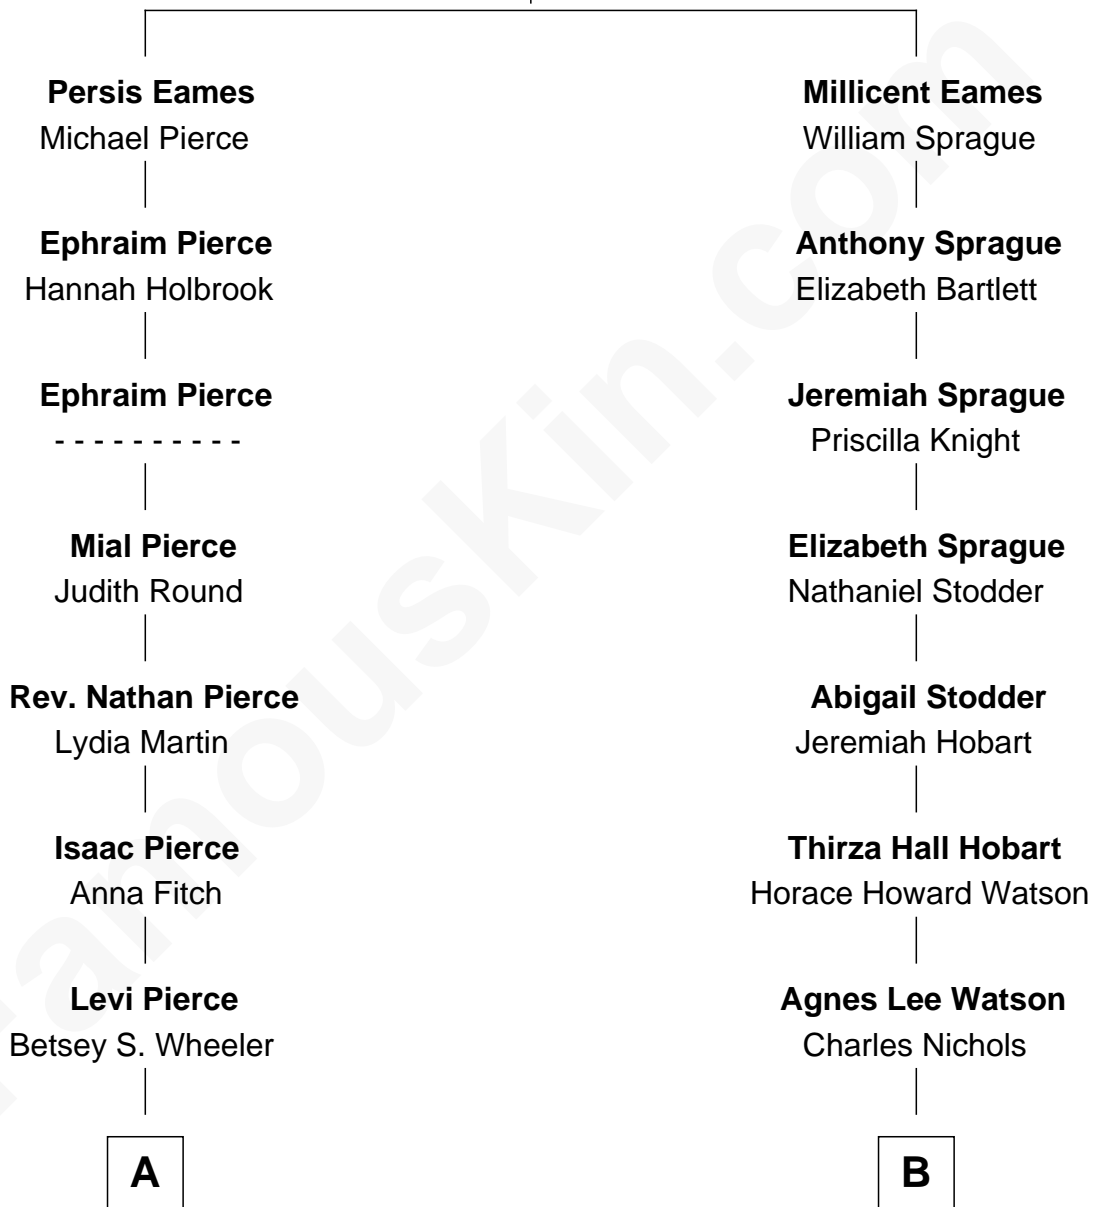

# FamousKin.com Relationship Chart of

**George H. W. Bush**

41st U.S. President

11th cousin of

**John Cena**

Movie Actor and WWE Pro Wrestler

**Anthony Eames**

Margery - - - - -

**A**

**Elizabeth Slade Pierce**  
Cortland Philip Livingston Butler

**Mary Elizabeth Butler**  
Robert Emmet Sheldon

**Flora Sheldon**  
Samuel Prescott Bush

**Prescott Sheldon Bush**  
Dorothy Wear Walker

**George H. W. Bush**  
*41st U.S. President*

**B**

**Charles H. Nichols**  
Martha Emma Dix

**Charles Nichols**  
Julia Ellen Skelton

**Natalie Nichols**  
Ulysses John Lupien

**Carol Frances Lupien**  
John Joseph Cena