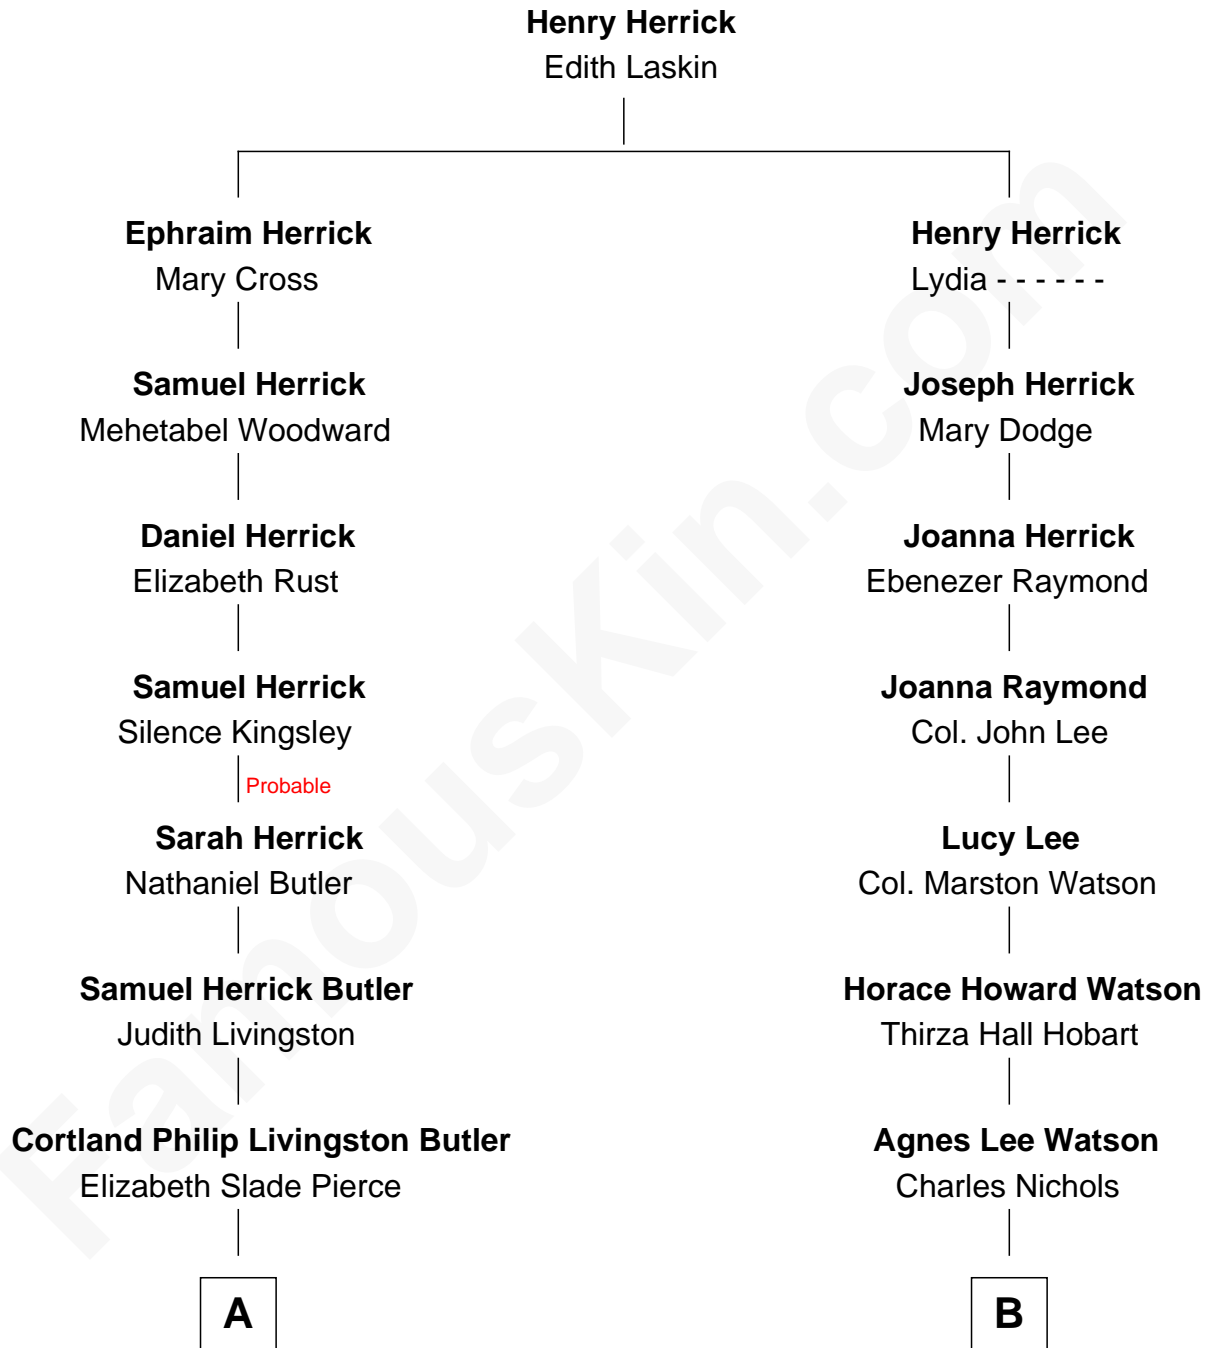

**FamousKin.com**  
**Relationship Chart of**  
**George H. W. Bush**  
*41st U.S. President*

10th cousin 1 time removed of

**John Cena**  
*Movie Actor and WWE Pro Wrestler*

**A**

**Mary Elizabeth Butler**  
Robert Emmet Sheldon

**Flora Sheldon**  
Samuel Prescott Bush

**Prescott Sheldon Bush**  
Dorothy Wear Walker

**George H. W. Bush**  
*41st U.S. President*

**B**

**Charles H. Nichols**  
Martha Emma Dix

**Charles Nichols**  
Julia Ellen Skelton

**Natalie Nichols**  
Ulysses John Lupien

**Carol Frances Lupien**  
John Joseph Cena

**John Cena**  
*Actor and Pro Wrestler*