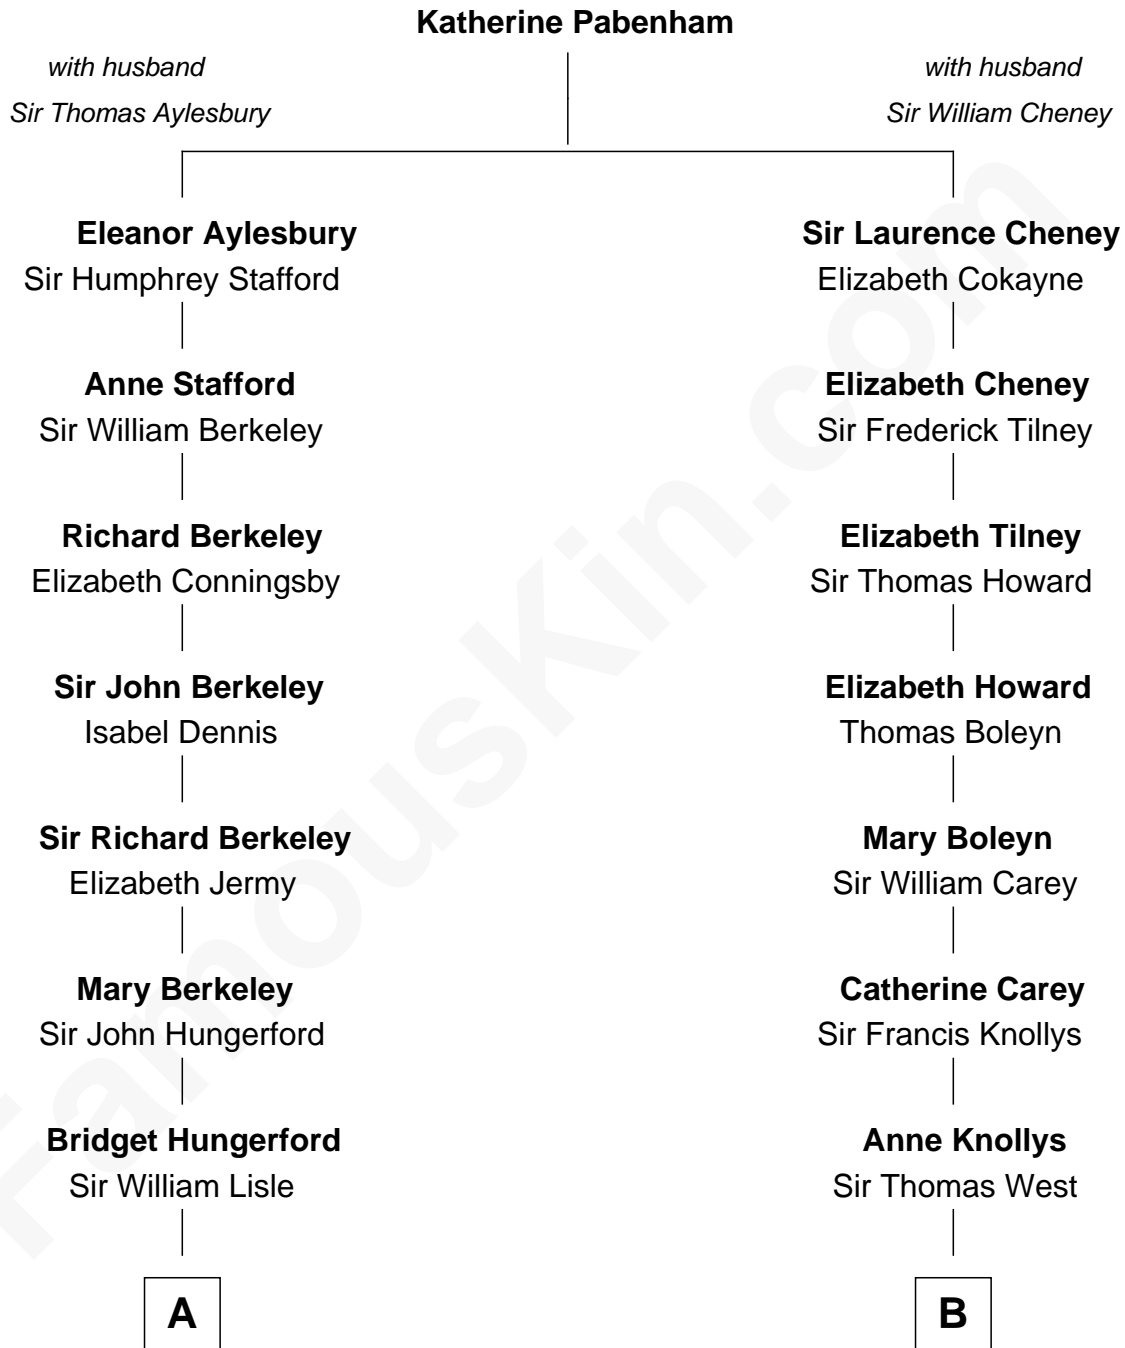

FamousKin.com
Relationship Chart of
George H. W. Bush
41st U.S. President

18th cousin 2 times removed of

John Cena
Movie Actor and WWE Pro Wrestler

C

Prescott Sheldon Bush

Dorothy Wear Walker

George H. W. Bush

41st U.S. President

D

Charles Nichols

Julia Ellen Skelton

Natalie Nichols

Ulysses John Lupien

Carol Frances Lupien

John Joseph Cena