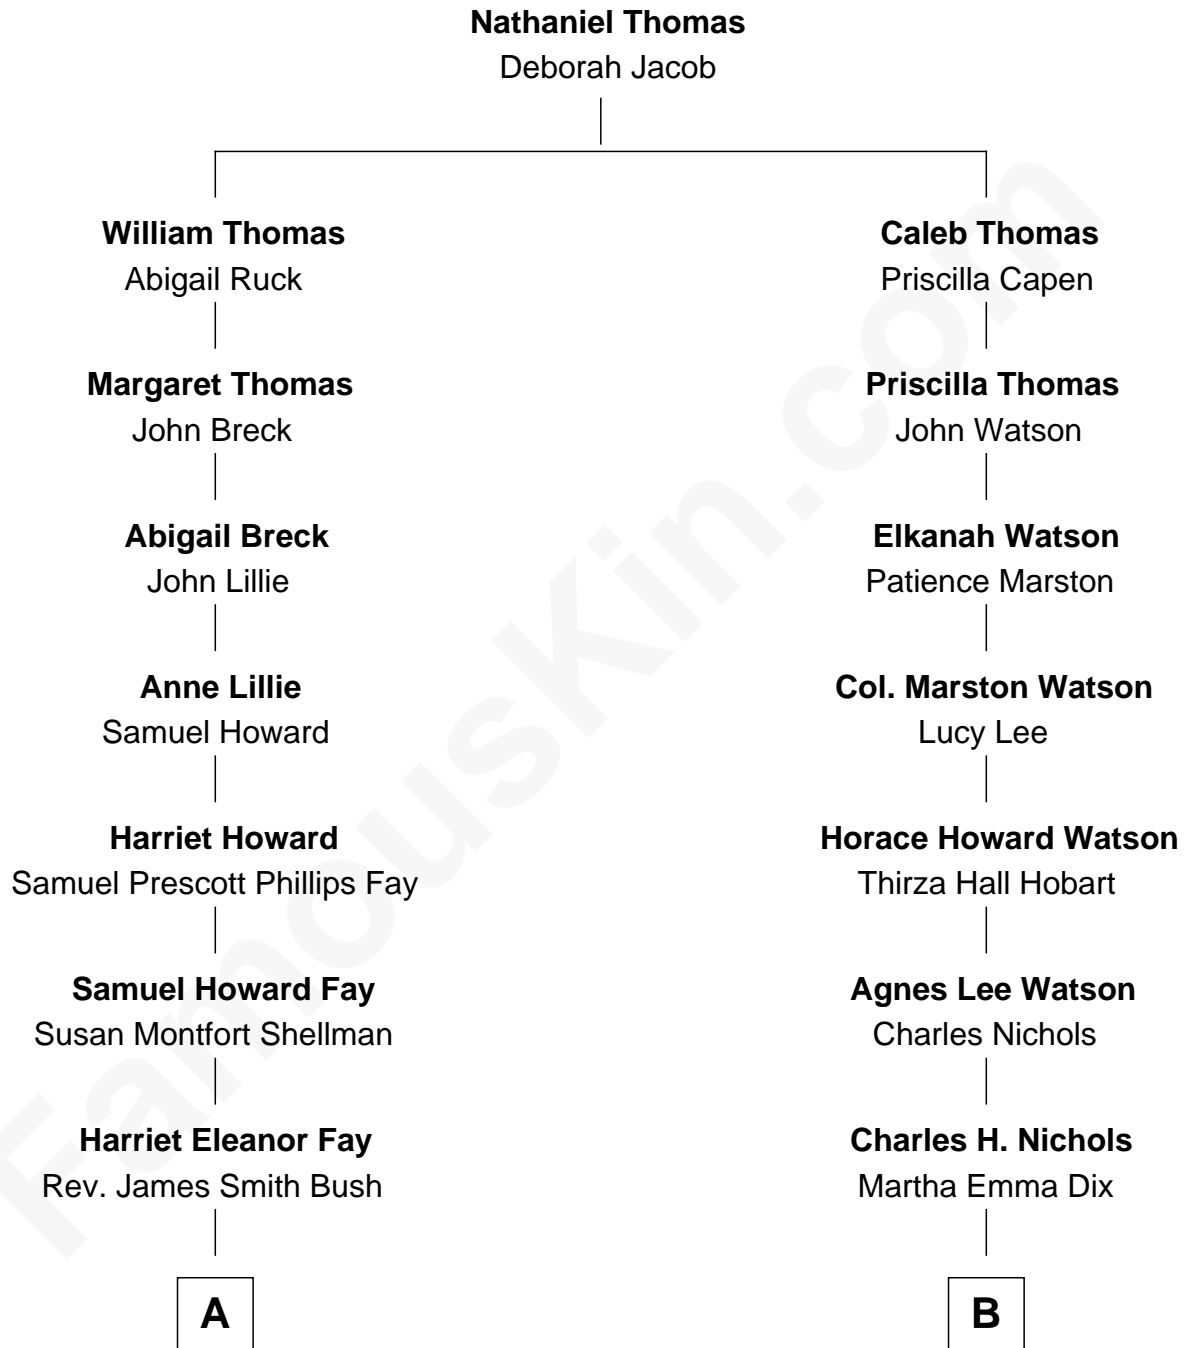

**FamousKin.com**  
**Relationship Chart of**  
**George H. W. Bush**  
*41st U.S. President*

9th cousin 1 time removed of

**John Cena**  
*Movie Actor and WWE Pro Wrestler*

**A**

**Samuel Prescott Bush**

Flora Sheldon

**Prescott Sheldon Bush**

Dorothy Wear Walker

**George H. W. Bush**

*41st U.S. President*

**B**

**Charles Nichols**

Julia Ellen Skelton