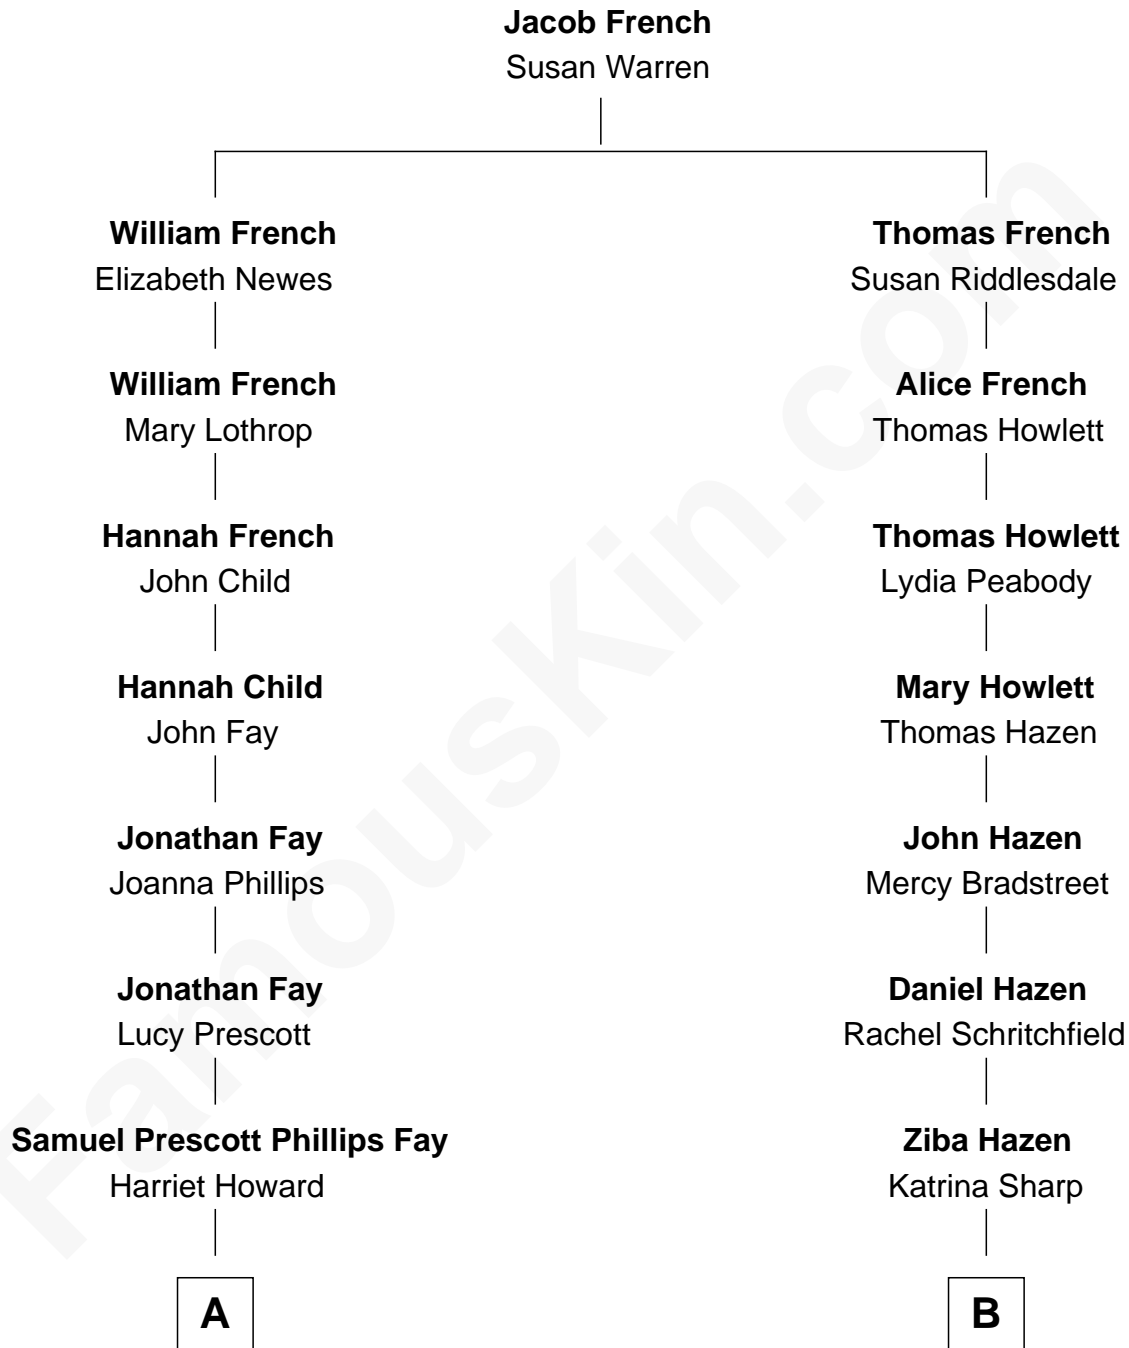

**FamousKin.com**  
**Relationship Chart of**  
**George H. W. Bush**  
*41st U.S. President*

11th cousin 1 time removed of

**J. K. Simmons**  
*TV and Movie Actor*

**A**

**Samuel Howard Fay**  
Susan Montfort Shellman

**Harriet Eleanor Fay**  
Rev. James Smith Bush

**Samuel Prescott Bush**  
Flora Sheldon

**Prescott Sheldon Bush**  
Dorothy Wear Walker

**George H. W. Bush**  
*41st U.S. President*

**B**

**Jacob Hazen**  
Jane B. Mitchell

**Sedgwick Russell Hazen**  
Mary Isabelle Barr

**Lewis Jacob Hazen**  
Emma Broaddus Lewis

**Ruth Hazen**  
Col. Ralph Archibald Kimble

**Patricia Kimble**  
Dr. Donald William Simmons

**J. K. Simmons**  
*TV and Movie Actor*