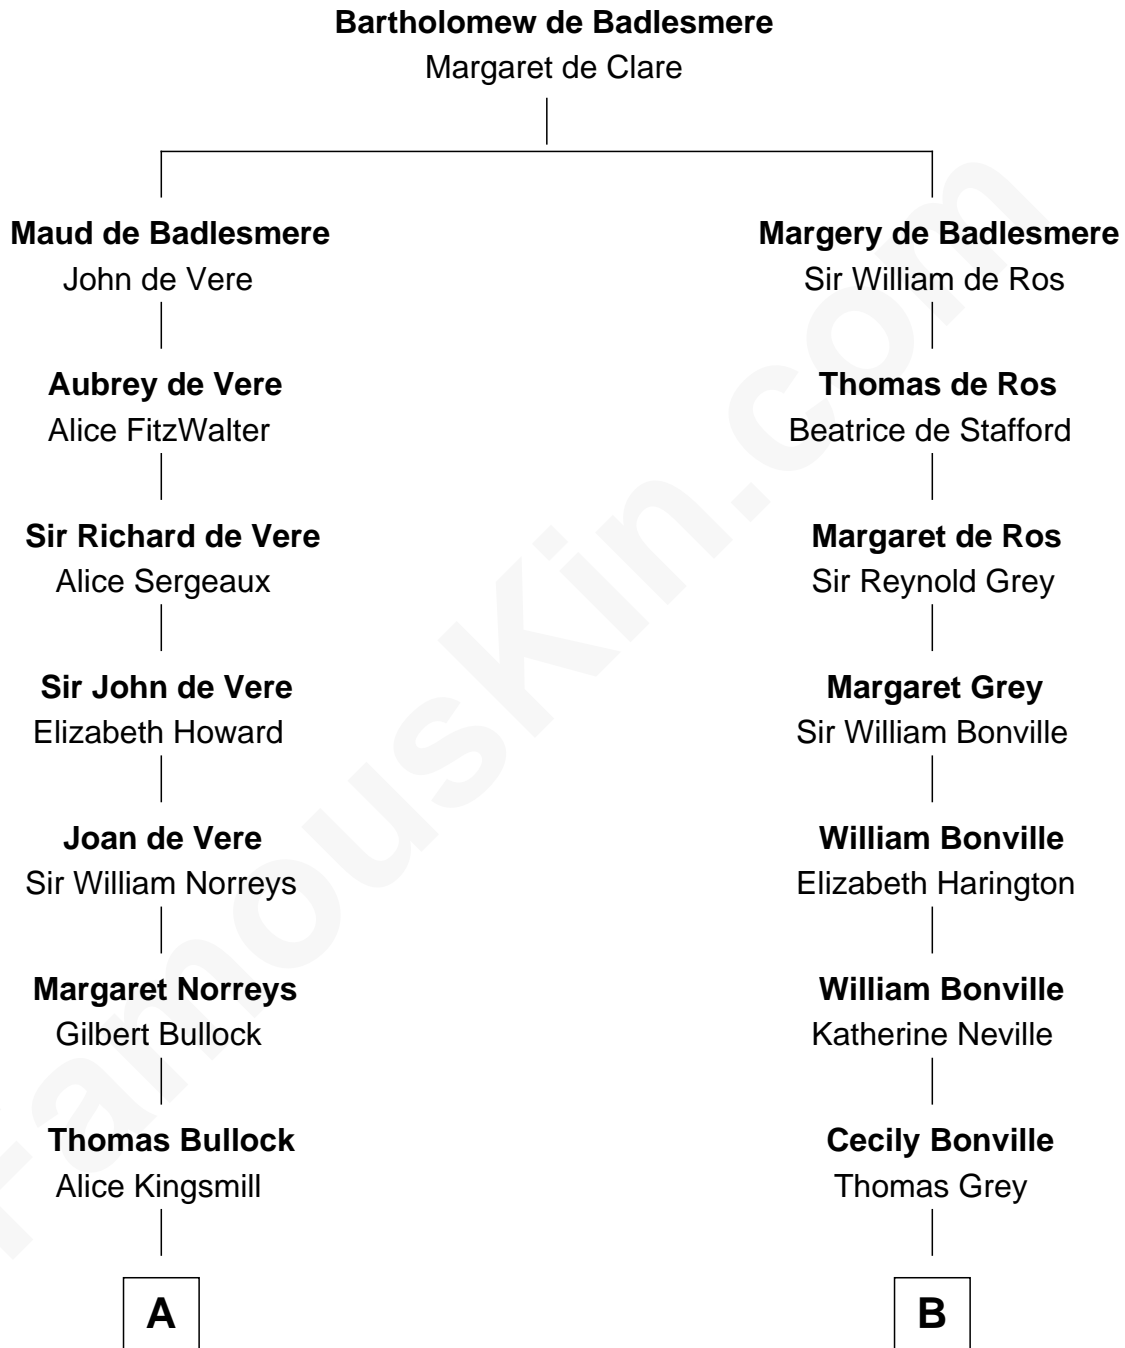

**FamousKin.com**  
**Relationship Chart of**  
**George H. W. Bush**  
*41st U.S. President*

20th cousin 1 time removed of  
**J. K. Simmons**  
*TV and Movie Actor*

**C**

**Harriet Eleanor Fay**  
Rev. James Smith Bush

**Samuel Prescott Bush**  
Flora Sheldon

**Prescott Sheldon Bush**  
Dorothy Wear Walker

**George H. W. Bush**  
*41st U.S. President*

**D**

**Sedgwick Russell Hazen**  
Mary Isabelle Barr

**Lewis Jacob Hazen**  
Emma Broaddus Lewis