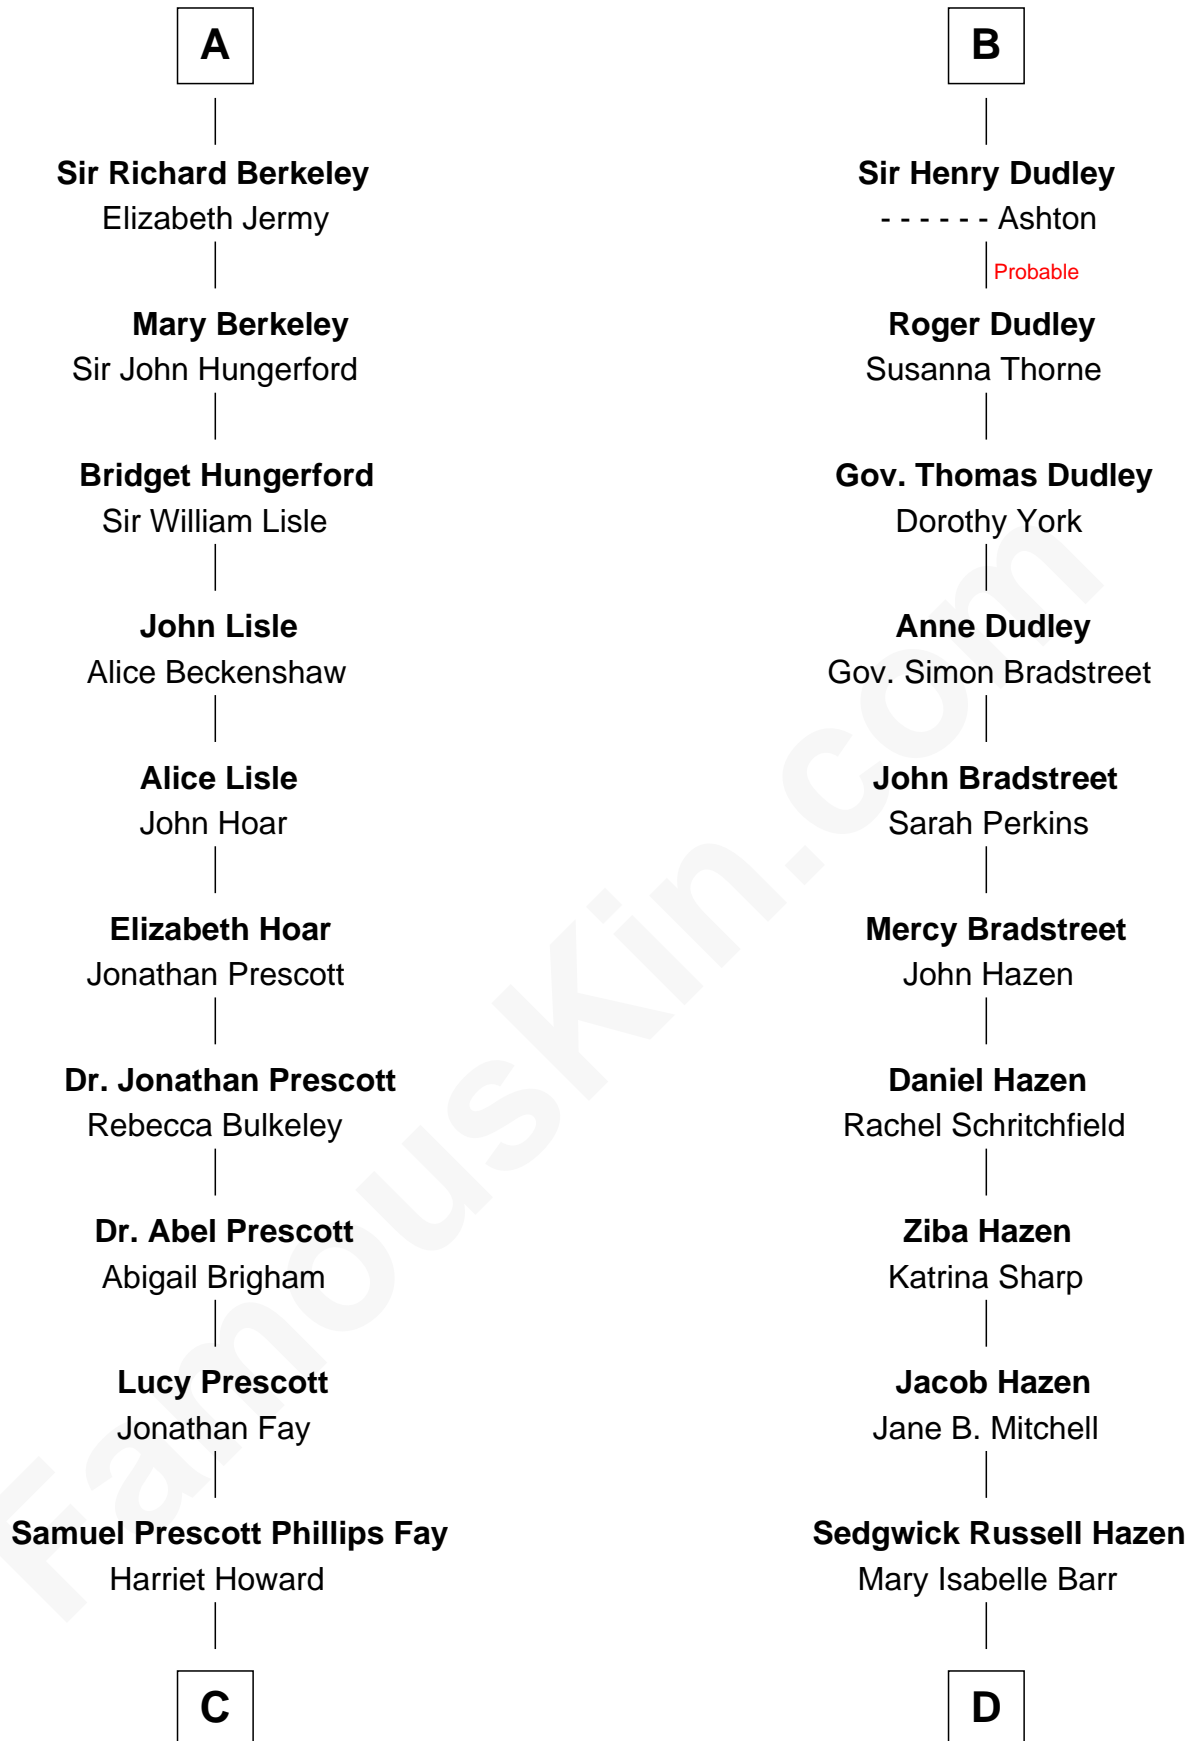

**FamousKin.com**  
**Relationship Chart of**  
**George H. W. Bush**  
*41st U.S. President*

**20th cousin 1 time removed of**  
**J. K. Simmons**  
*TV and Movie Actor*

**C**

**Samuel Howard Fay**  
Susan Montfort Shellman

**Harriet Eleanor Fay**  
Rev. James Smith Bush

**Samuel Prescott Bush**  
Flora Sheldon

**Prescott Sheldon Bush**  
Dorothy Wear Walker

**George H. W. Bush**  
*41st U.S. President*

**D**

**Lewis Jacob Hazen**  
Emma Broaddus Lewis