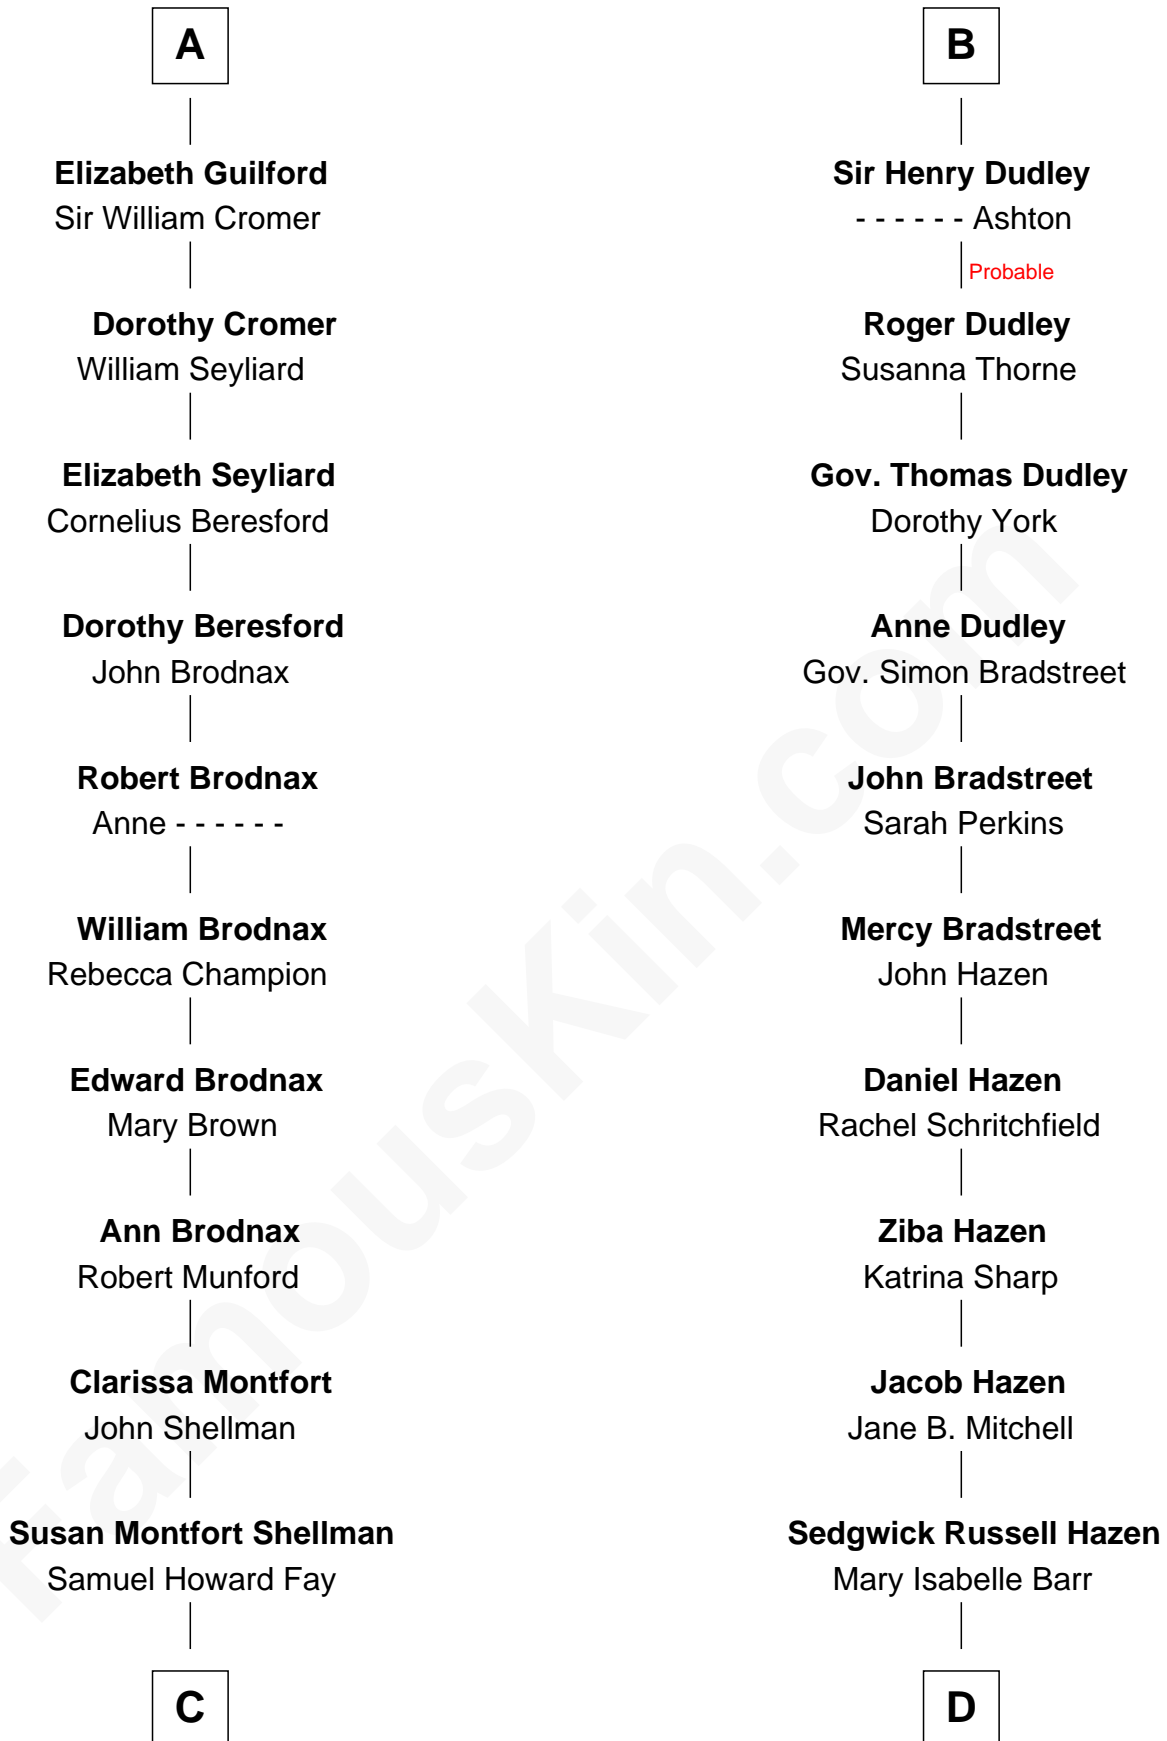

FamousKin.com Relationship Chart of

George H. W. Bush

41st U.S. President

20th cousin of

J. K. Simmons

TV and Movie Actor

Sir Robert de Holland

Maude la Zouche

C

Harriet Eleanor Fay
Rev. James Smith Bush

Samuel Prescott Bush
Flora Sheldon

Prescott Sheldon Bush
Dorothy Wear Walker

George H. W. Bush
41st U.S. President

D

Lewis Jacob Hazen
Emma Broaddus Lewis

Ruth Hazen
Col. Ralph Archibald Kimble