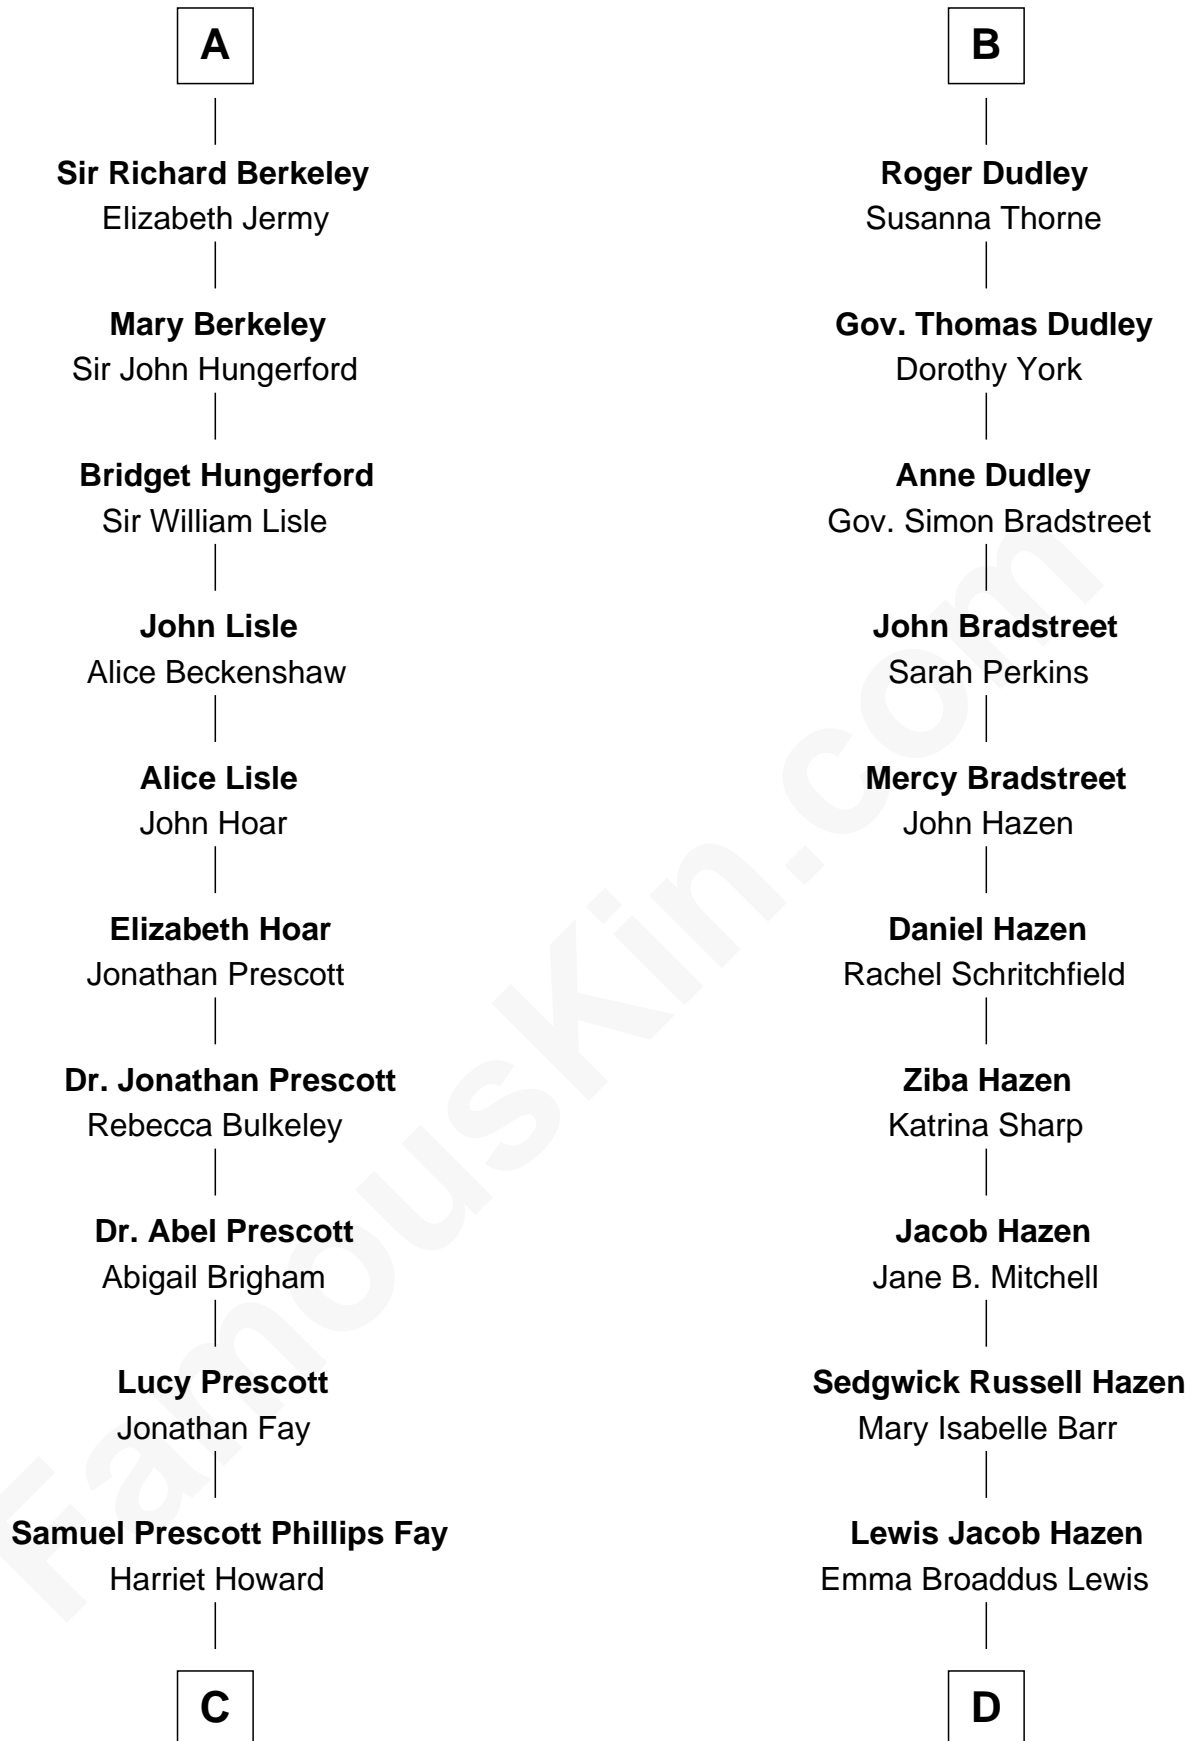

**FamousKin.com**  
**Relationship Chart of**  
**George H. W. Bush**  
*41st U.S. President*

19th cousin 2 times removed of  
**J. K. Simmons**  
*TV and Movie Actor*

**Sir Maurice de Berkeley**  
 Eve la Zouche

**Richard Berkeley**  
 Elizabeth Conningsby

**Sir John Berkeley**  
 Isabel Dennis

**A**

**Thomas de Berkeley**  
 Katherine de Clyvedon

**Sir John Berkeley**  
 Elizabeth Betteshorne

**Elizabeth Berkeley**  
 Sir John Sutton

**Sir Edmund Sutton**  
 Joyce Tiptoft

**Sir Edward Sutton**  
 Cecily Willoughby

**Sir John Sutton**  
 Cecily Grey

**Sir Henry Dudley**  
 - - - - - Ashton

Probable

**B**

**C**

**Samuel Howard Fay**  
Susan Montfort Shellman

**Harriet Eleanor Fay**  
Rev. James Smith Bush

**Samuel Prescott Bush**  
Flora Sheldon

**Prescott Sheldon Bush**  
Dorothy Wear Walker

**George H. W. Bush**  
*41st U.S. President*

**D**

**Ruth Hazen**  
Col. Ralph Archibald Kimble