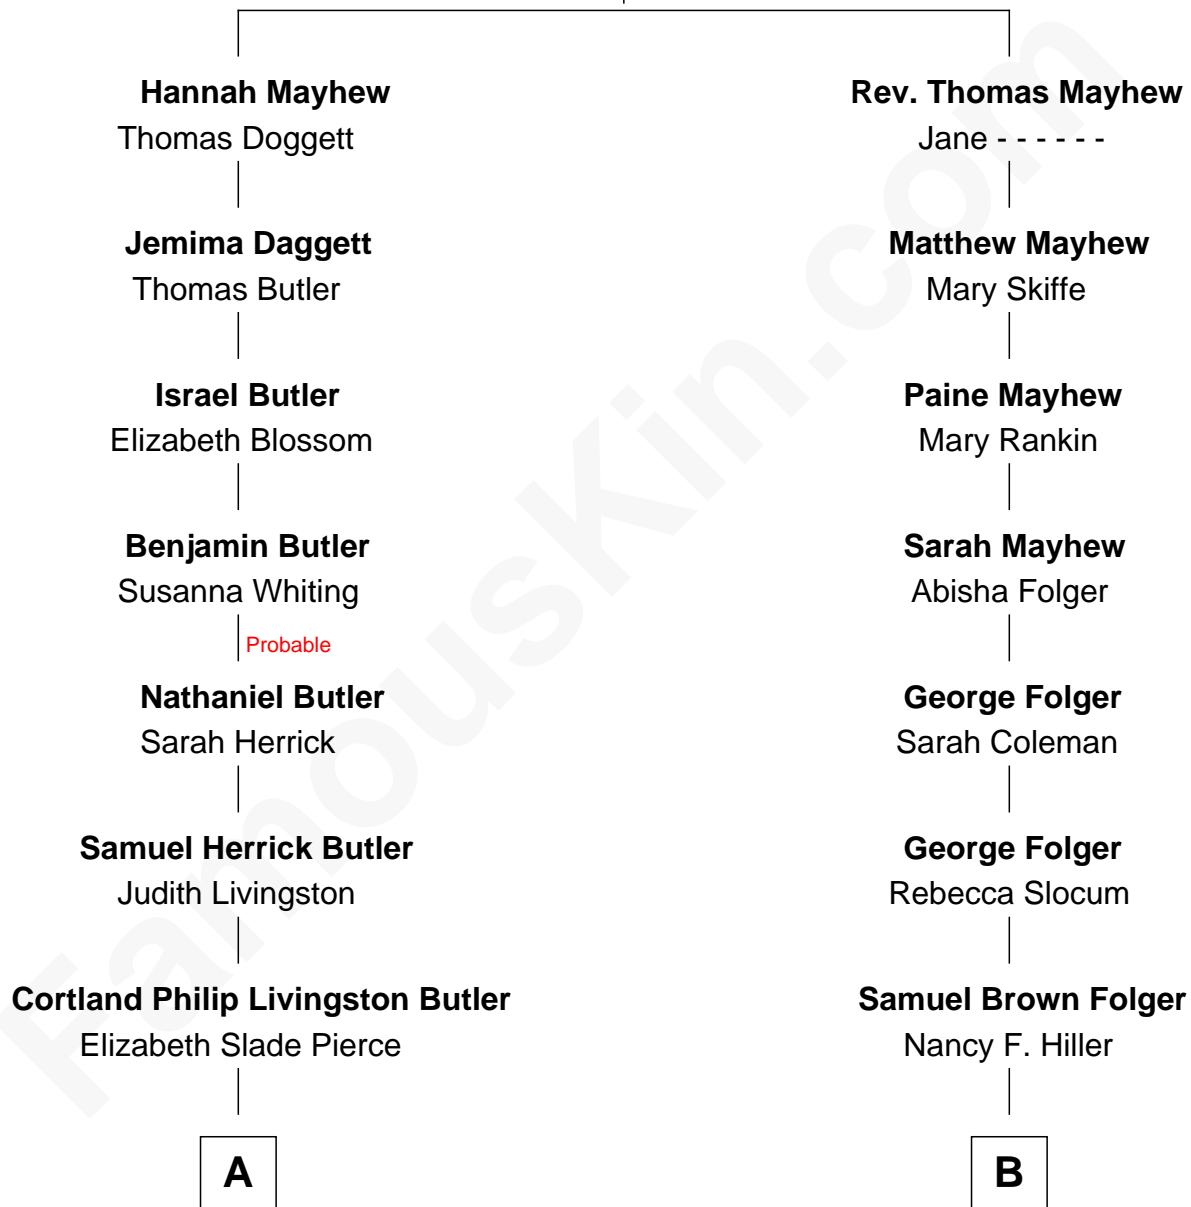

FamousKin.com
Relationship Chart of
George H. W. Bush
41st U.S. President

8th cousin 2 times removed of

Henry Clay Folger

Founder of Folger Shakespeare Library and Chairman of Standard Oil

Gov. Thomas Mayhew

with wife
Jane Gallion

with wife

A

Mary Elizabeth Butler
Robert Emmet Sheldon

Flora Sheldon
Samuel Prescott Bush

Prescott Sheldon Bush
Dorothy Wear Walker

George H. W. Bush
41st U.S. President

B

Henry Clay Folger
Eliza Jane Clark

Henry Clay Folger
Chairman of Standard Oil

FamousKin.com