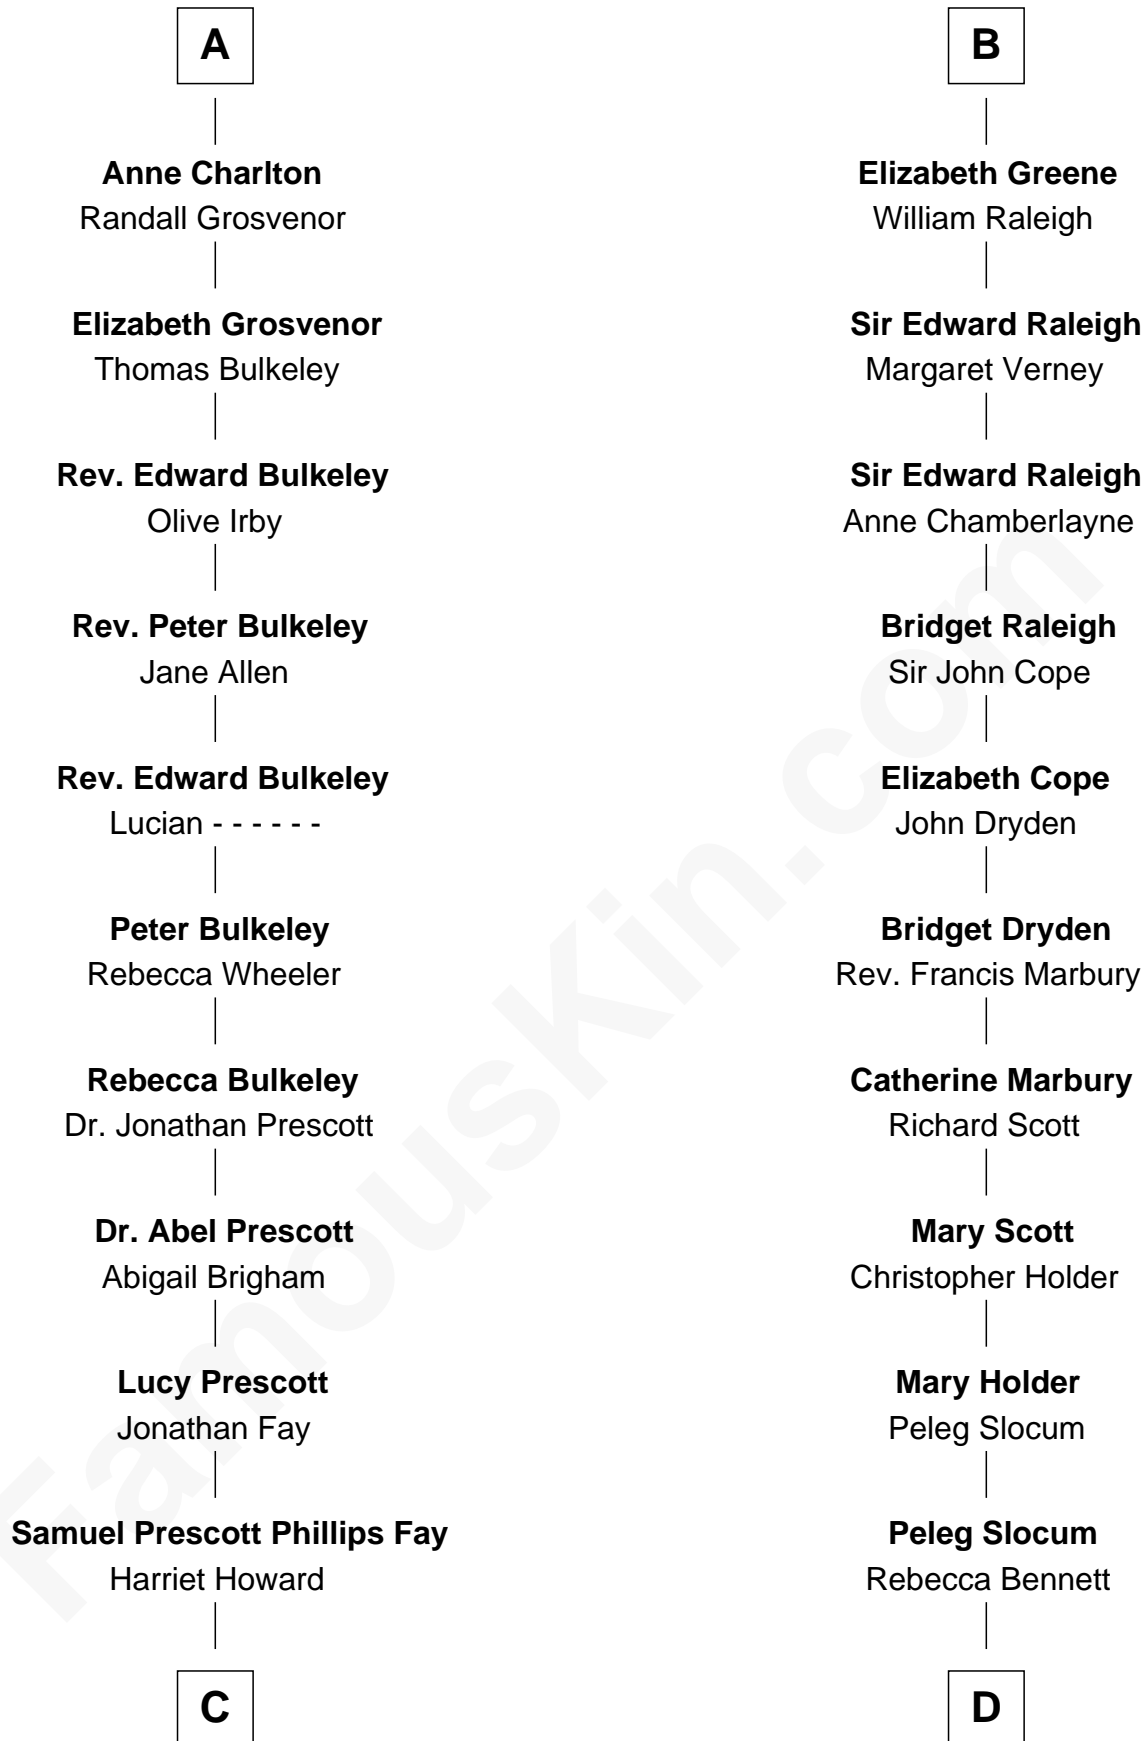

FamousKin.com Relationship Chart of

George H. W. Bush

41st U.S. President

21st cousin of

Henry Clay Folger

Founder of Folger Shakespeare Library and Chairman of Standard Oil

Sir Roger de Somery

Nichole d'Aubenev

C

Samuel Howard Fay
Susan Montfort Shellman

Harriet Eleanor Fay
Rev. James Smith Bush

Samuel Prescott Bush
Flora Sheldon

Prescott Sheldon Bush
Dorothy Wear Walker

George H. W. Bush
41st U.S. President

D

Peleg Slocum
Elizabeth Brown

Rebecca Slocum
George Folger

Samuel Brown Folger
Nancy F. Hiller

Henry Clay Folger
Eliza Jane Clark

Henry Clay Folger
Chairman of Standard Oil

FamousKin.com