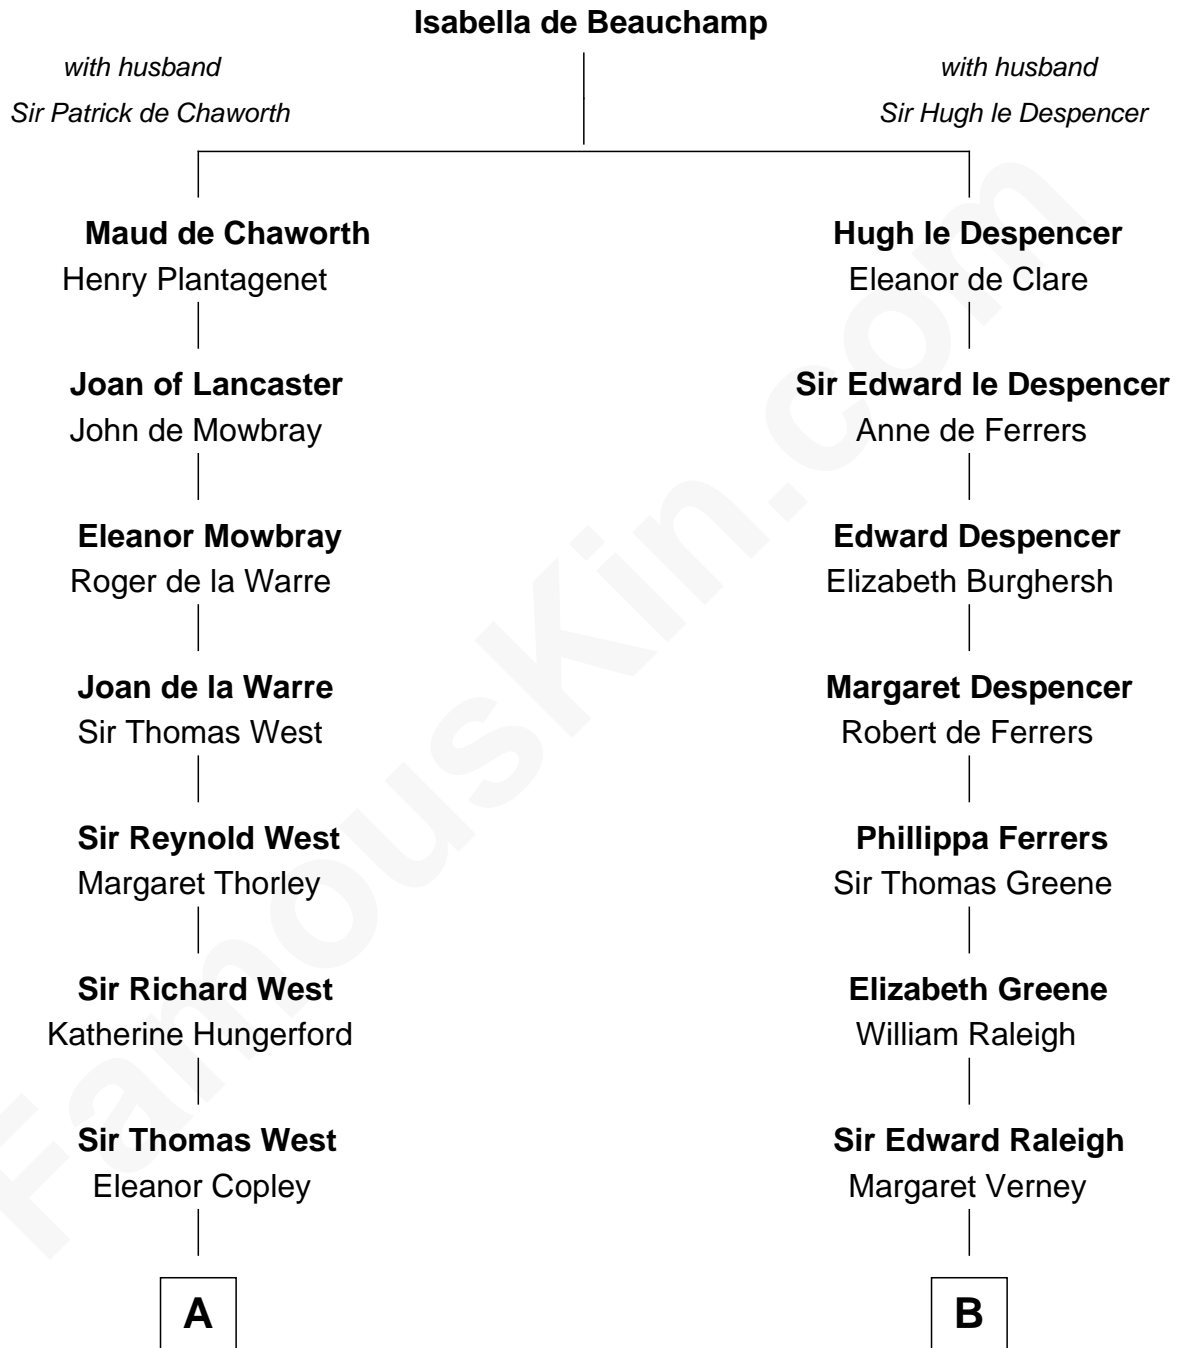

FamousKin.com
Relationship Chart of
George H. W. Bush
41st U.S. President

19th cousin 2 times removed of

Henry Clay Folger

Founder of Folger Shakespeare Library and Chairman of Standard Oil

C

Susan Montfort Shellman

Samuel Howard Fay

Harriet Eleanor Fay

Rev. James Smith Bush

Samuel Prescott Bush

Flora Sheldon

Prescott Sheldon Bush

Dorothy Wear Walker

George H. W. Bush

41st U.S. President

D

Samuel Brown Folger

Nancy F. Hiller

Henry Clay Folger

Eliza Jane Clark

Henry Clay Folger

Chairman of Standard Oil