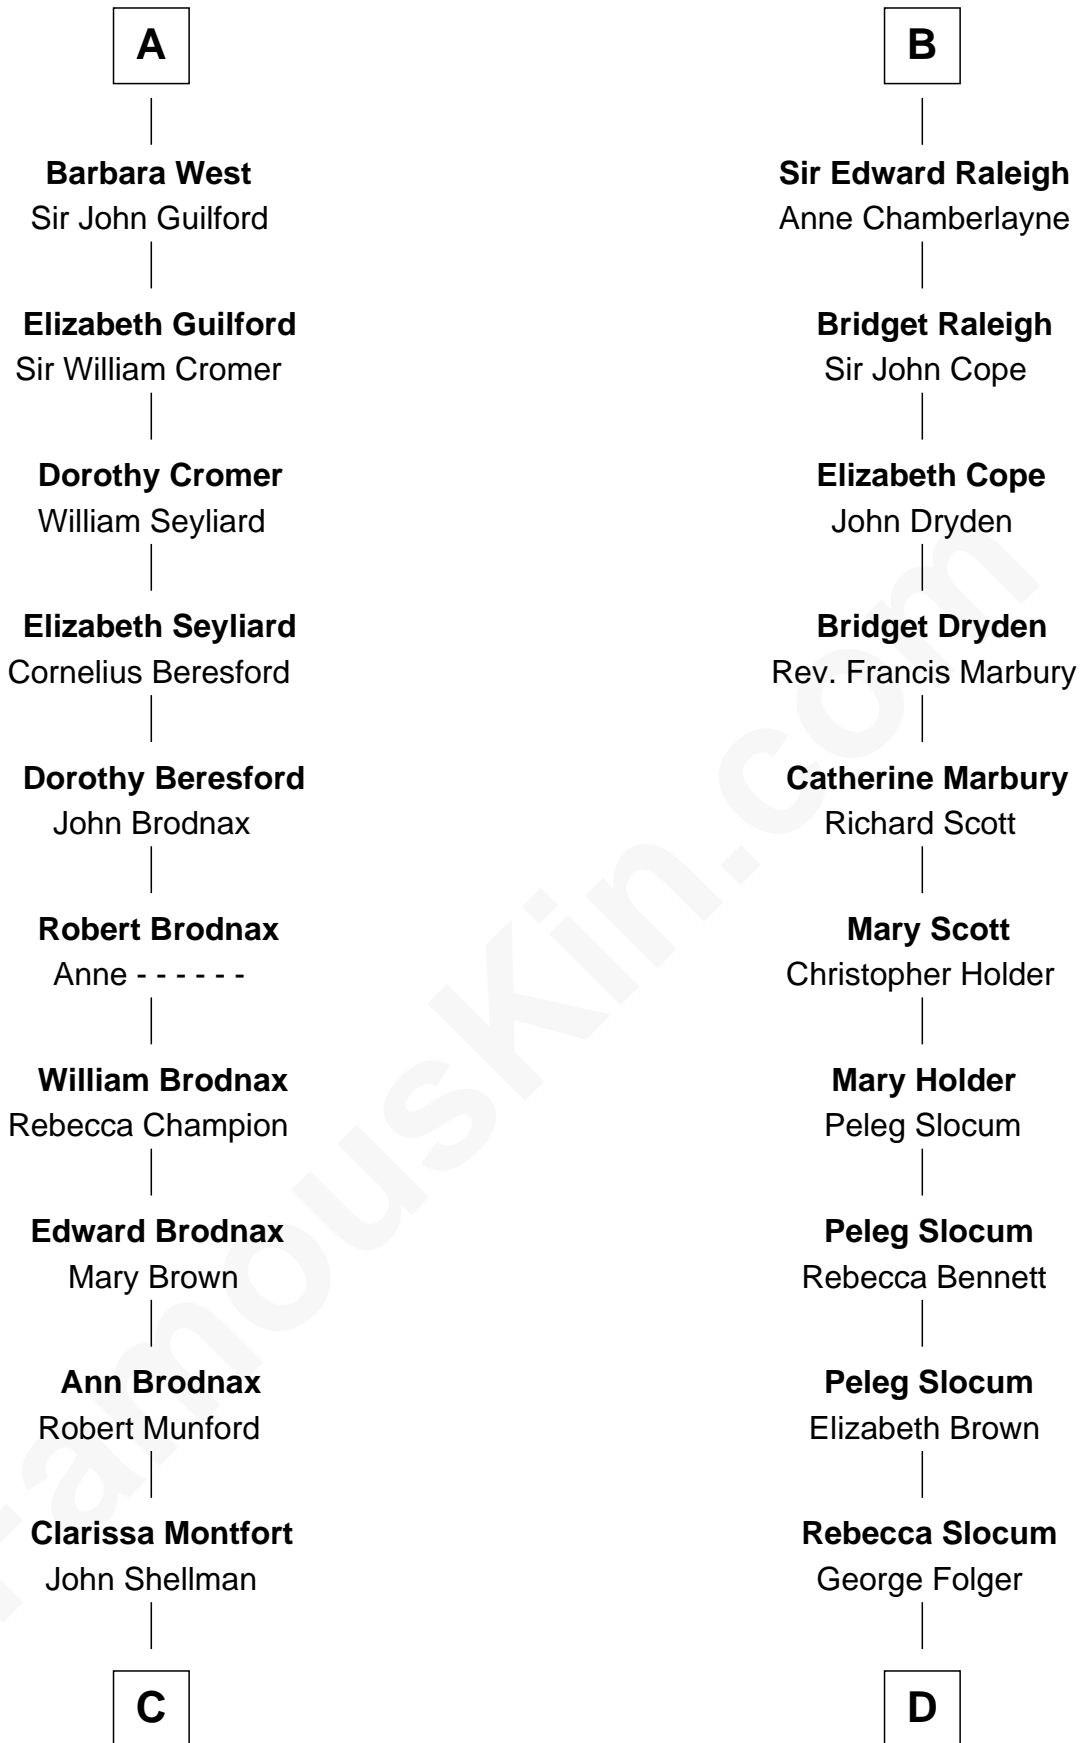

FamousKin.com
Relationship Chart of
George H. W. Bush
41st U.S. President

19th cousin 2 times removed of

Henry Clay Folger

Founder of Folger Shakespeare Library and Chairman of Standard Oil

C

Susan Montfort Shellman

Samuel Howard Fay

Harriet Eleanor Fay

Rev. James Smith Bush

Samuel Prescott Bush

Flora Sheldon

Prescott Sheldon Bush

Dorothy Wear Walker

George H. W. Bush

41st U.S. President

D

Samuel Brown Folger

Nancy F. Hiller

Henry Clay Folger

Eliza Jane Clark

Henry Clay Folger

Chairman of Standard Oil