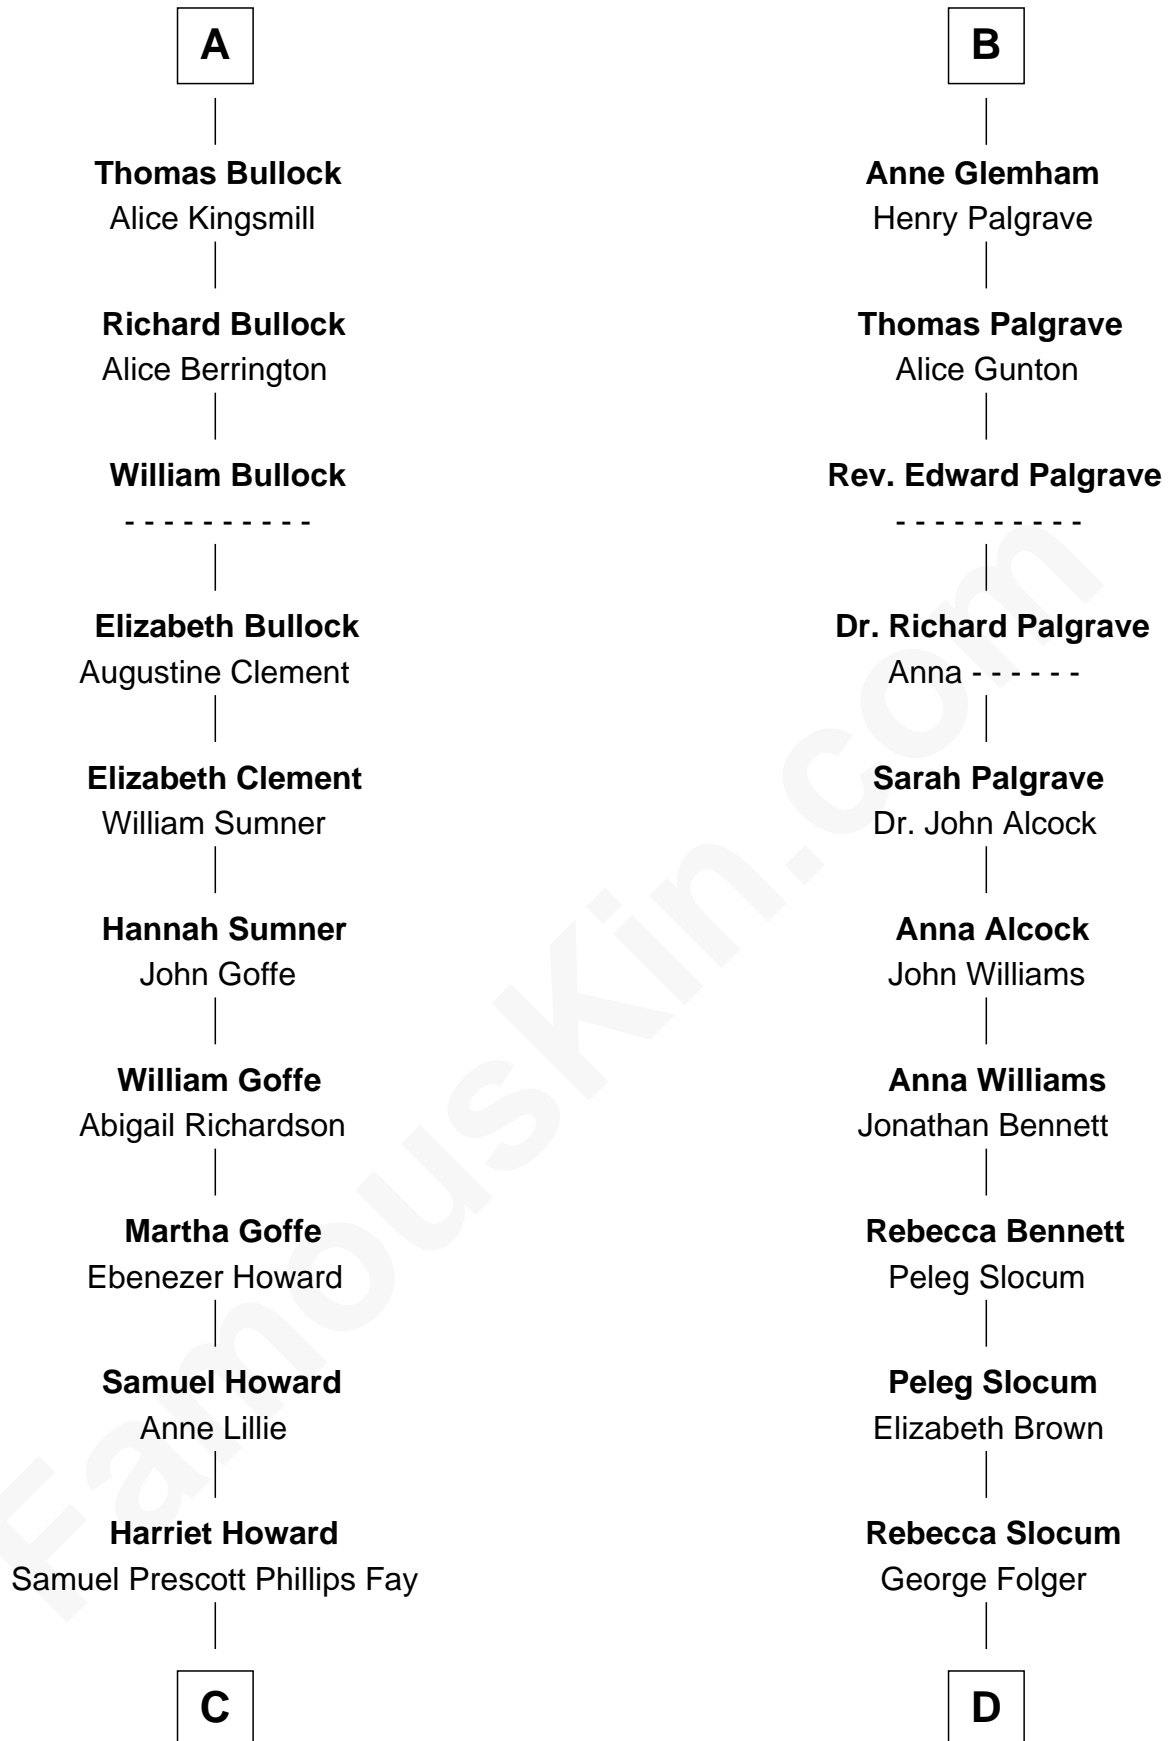

FamousKin.com
Relationship Chart of
George H. W. Bush
41st U.S. President

19th cousin 2 times removed of

Henry Clay Folger

Founder of Folger Shakespeare Library and Chairman of Standard Oil

C

Samuel Howard Fay
Susan Montfort Shellman

Harriet Eleanor Fay
Rev. James Smith Bush

Samuel Prescott Bush
Flora Sheldon

Prescott Sheldon Bush
Dorothy Wear Walker

George H. W. Bush
41st U.S. President

D

Samuel Brown Folger
Nancy F. Hiller

Henry Clay Folger
Eliza Jane Clark