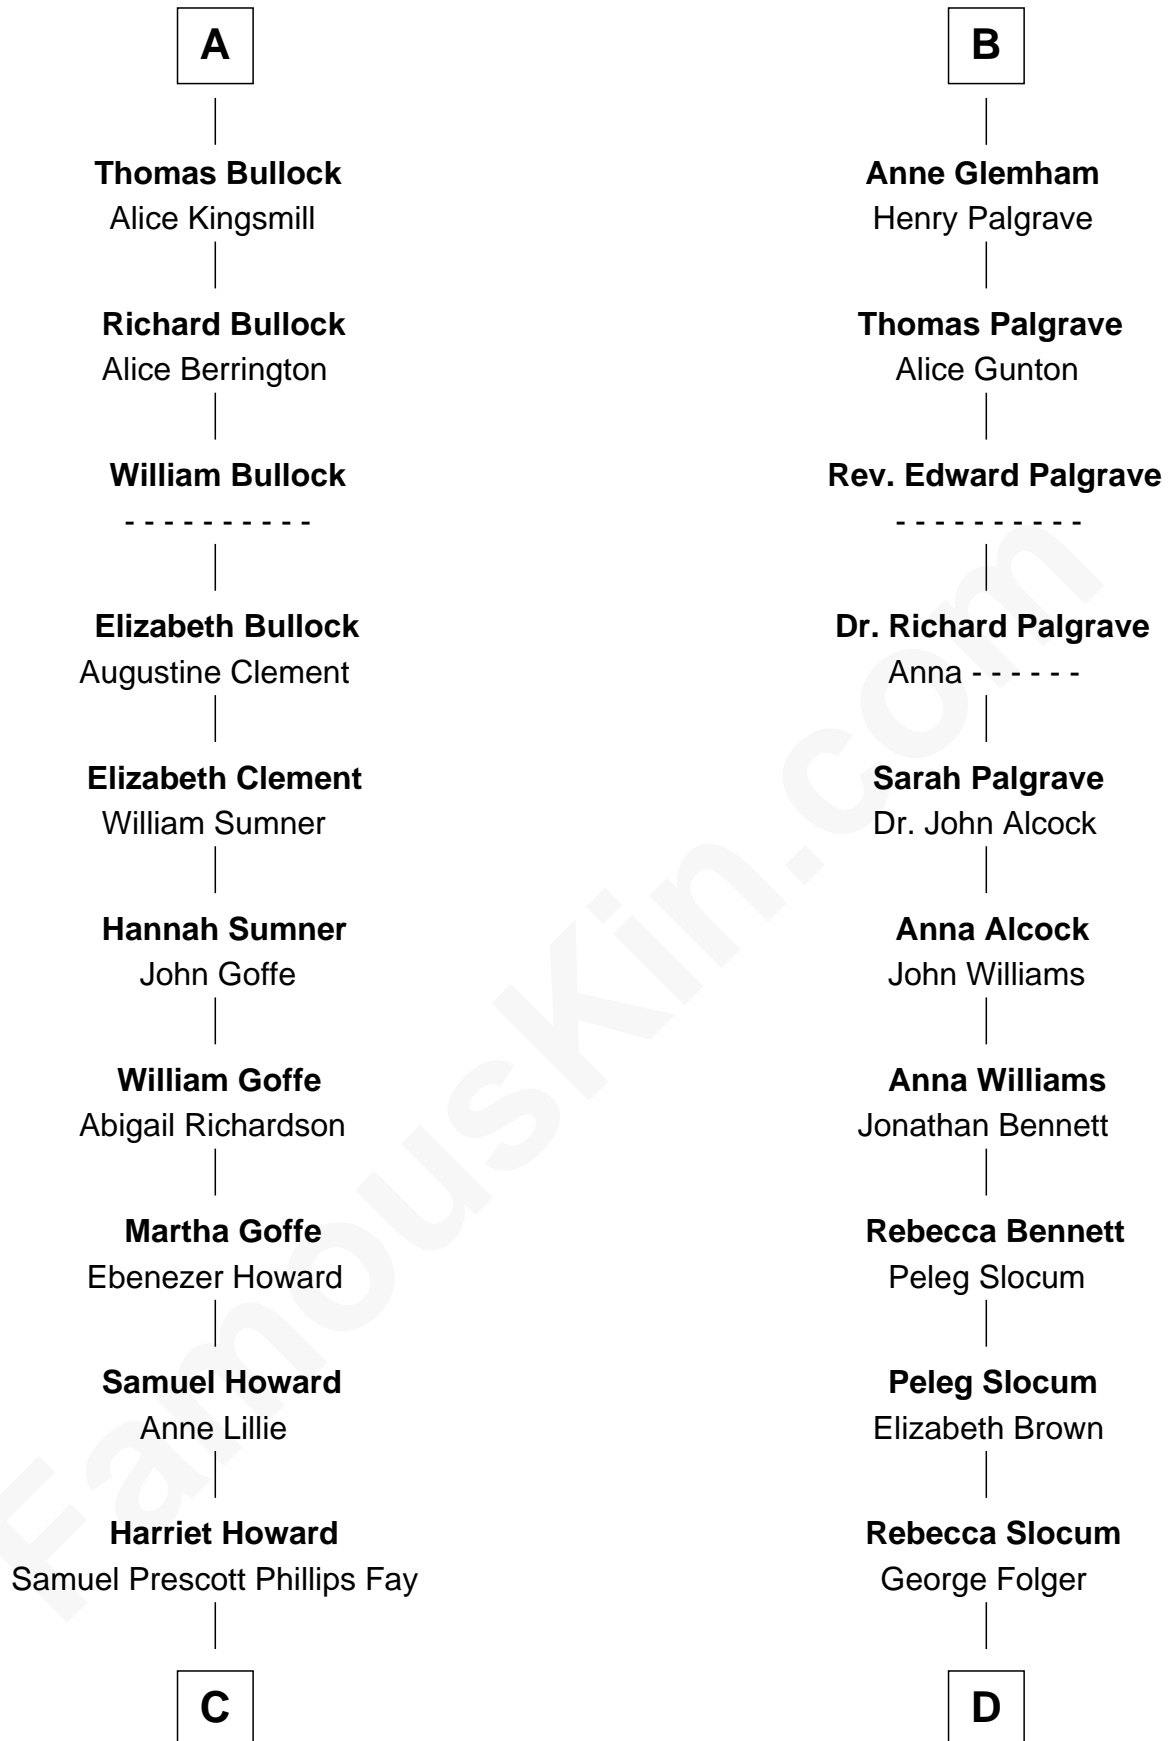

**FamousKin.com**  
**Relationship Chart of**  
**George H. W. Bush**  
*41st U.S. President*

19th cousin 2 times removed of

**Henry Clay Folger**

*Founder of Folger Shakespeare Library and Chairman of Standard Oil*

**Gunselm de Badlesmere**

**C**

**Samuel Howard Fay**  
Susan Montfort Shellman

**Harriet Eleanor Fay**  
Rev. James Smith Bush

**Samuel Prescott Bush**  
Flora Sheldon

**Prescott Sheldon Bush**  
Dorothy Wear Walker

**George H. W. Bush**  
*41st U.S. President*

**D**

**Samuel Brown Folger**  
Nancy F. Hiller

**Henry Clay Folger**  
Eliza Jane Clark

**Henry Clay Folger**  
*Chairman of Standard Oil*

FamousKin.com