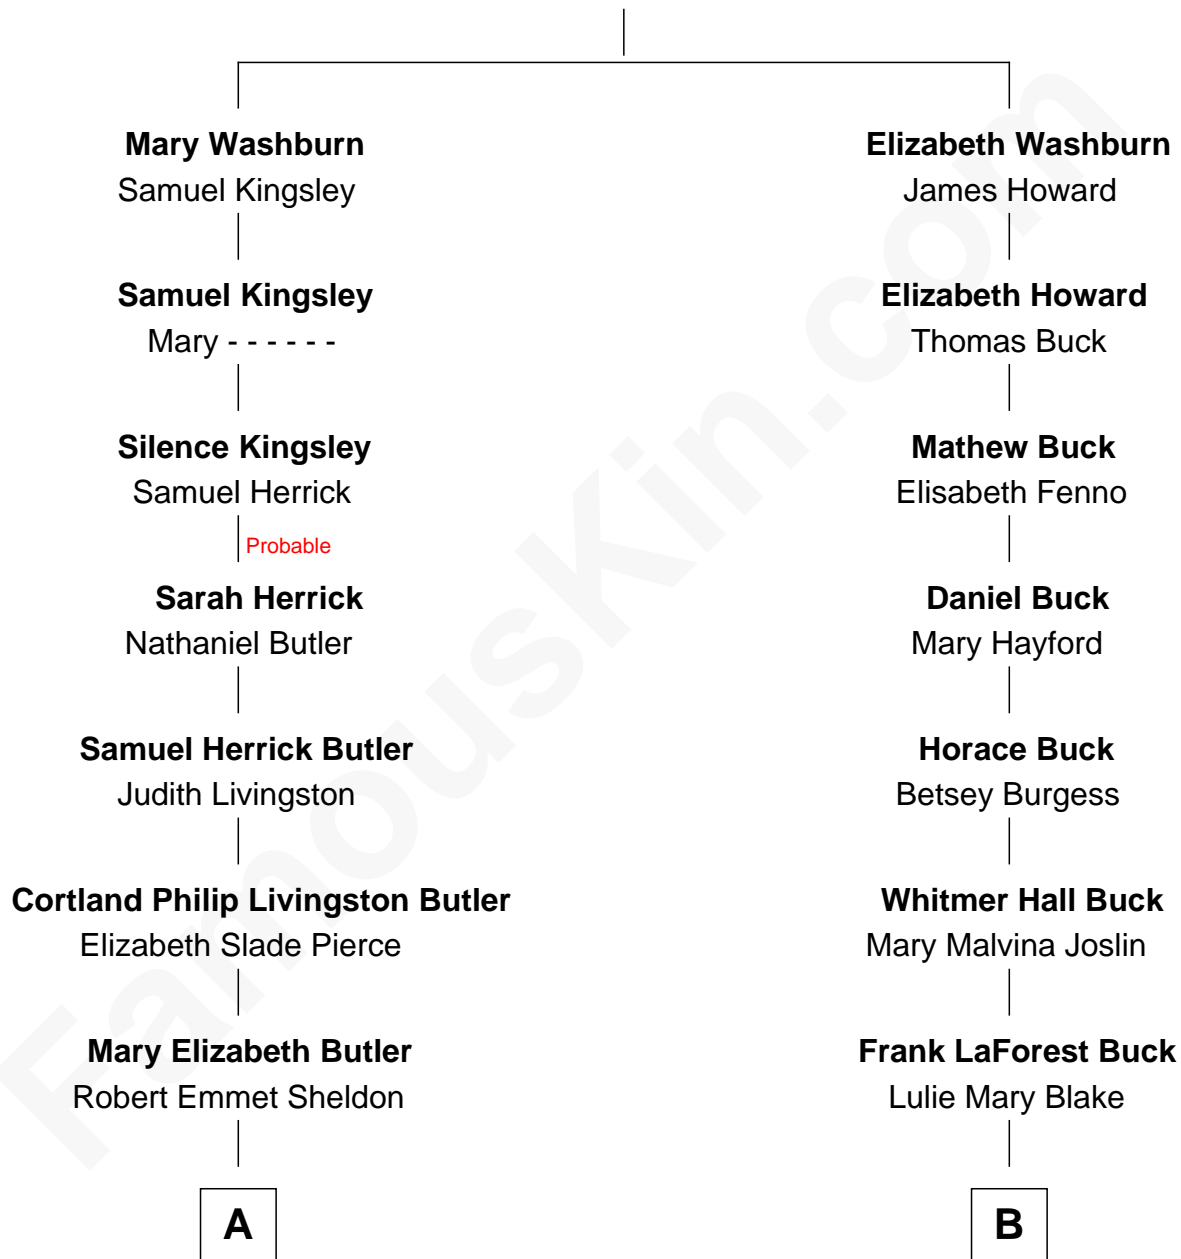

FamousKin.com Relationship Chart of

George H. W. Bush

41st U.S. President

9th cousin of

Joe Buck

Sportscaster

John Washburn

Elizabeth Mitchell

A

Flora Sheldon
Samuel Prescott Bush

Prescott Sheldon Bush
Dorothy Wear Walker

George H. W. Bush
41st U.S. President

B

Earle Henry Buck
Kathleen E. Fox

John Francis Buck
Carole Lynn Lintzenich

Joe Buck
Sportscaster

FamousKin.com