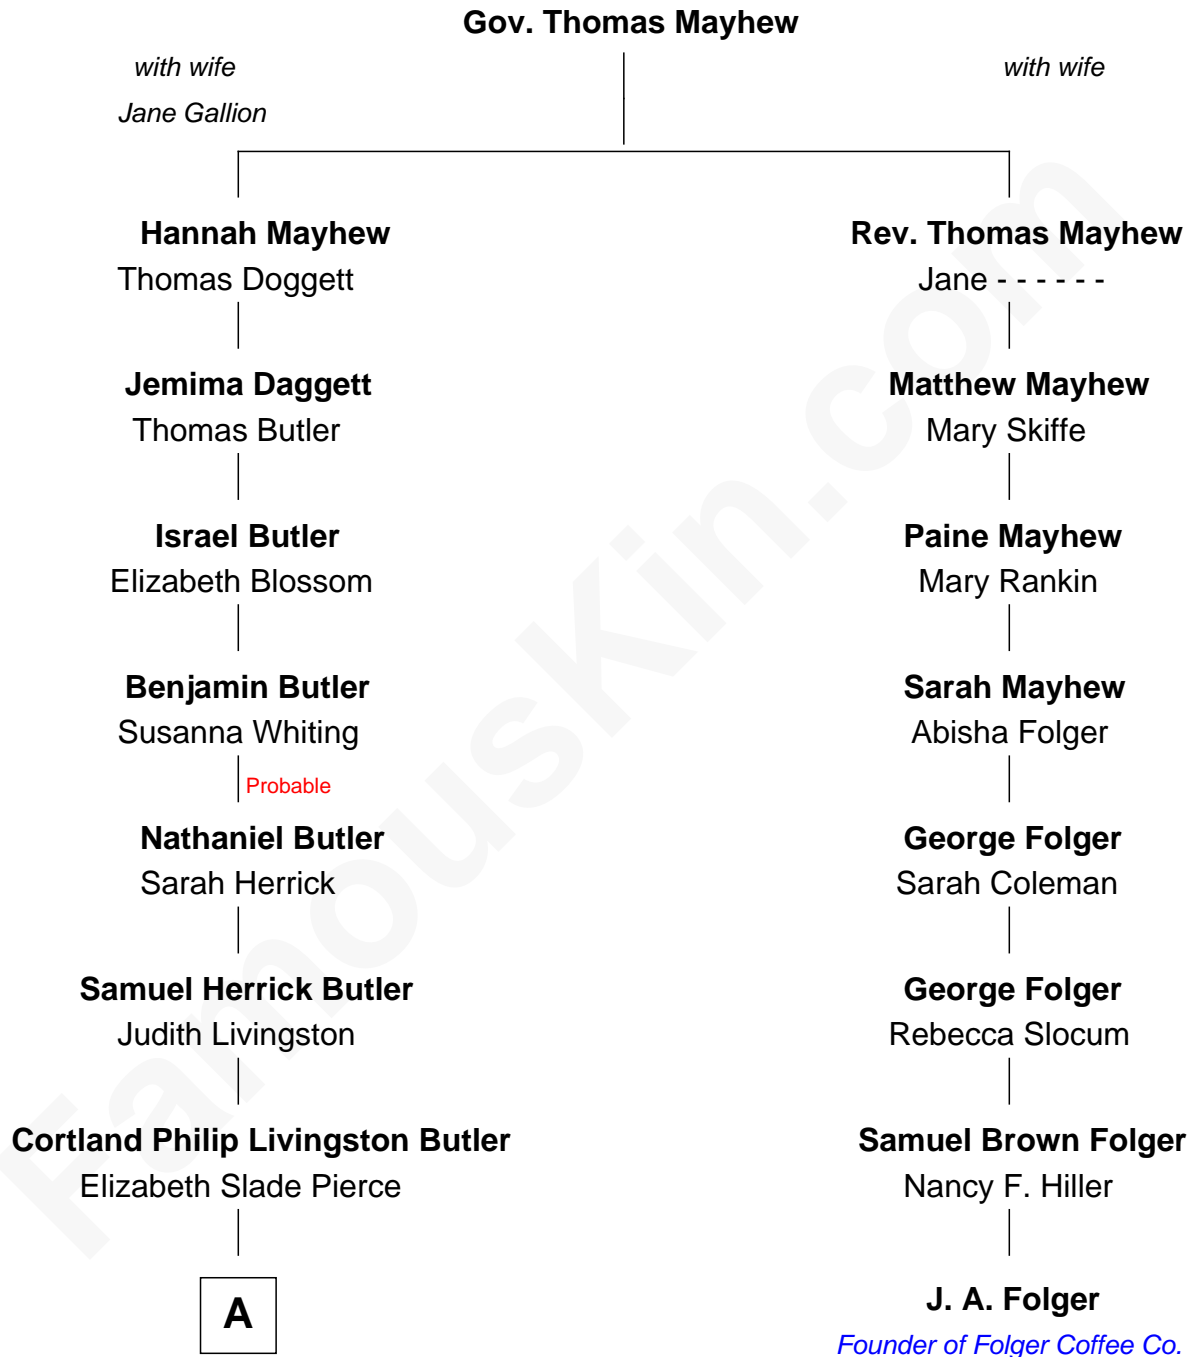

FamousKin.com
Relationship Chart of
George H. W. Bush
41st U.S. President

7th cousin 3 times removed of

J. A. Folger
Founder of Folger Coffee Company

A

—
Mary Elizabeth Butler
Robert Emmet Sheldon

—
Flora Sheldon
Samuel Prescott Bush

—
Prescott Sheldon Bush
Dorothy Wear Walker

—
George H. W. Bush
41st U.S. President

FamousKin.com