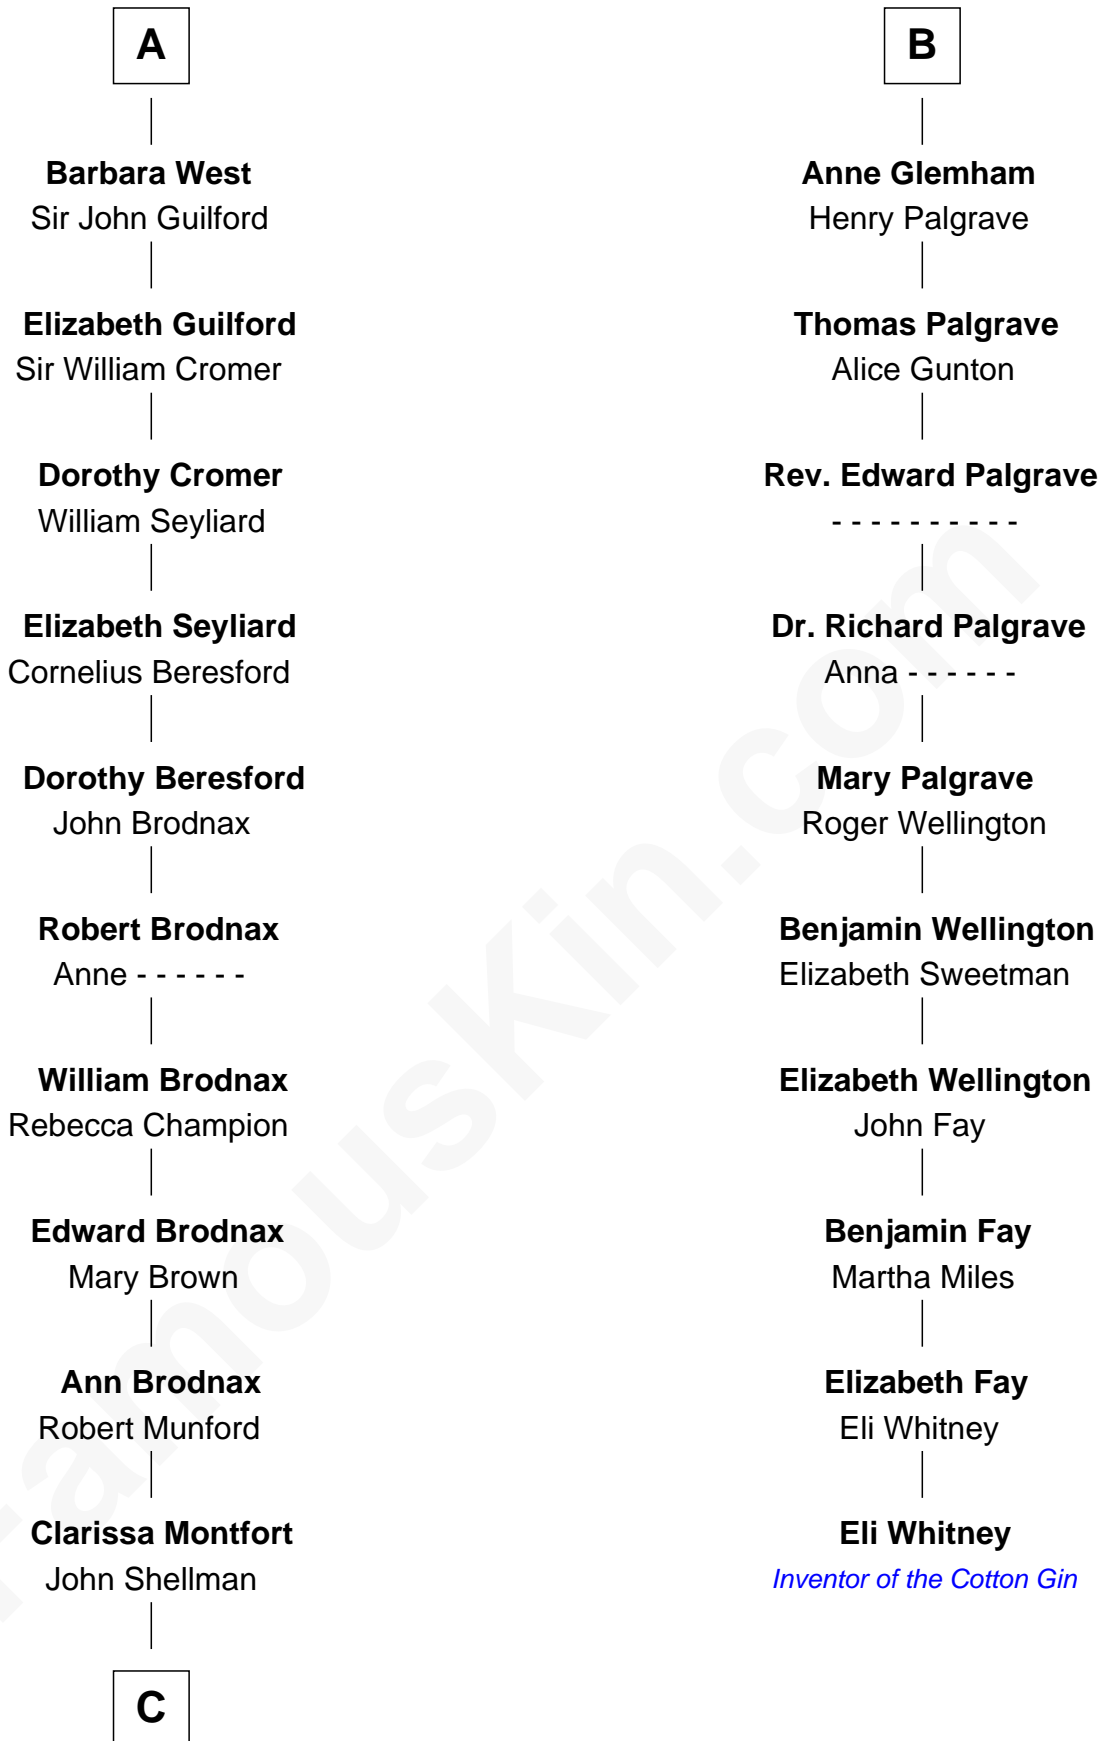

FamousKin.com
Relationship Chart of
George H. W. Bush
41st U.S. President

16th cousin 5 times removed of
Eli Whitney
Inventor of the Cotton Gin

Edmund Plantagenet
 Blanche of Artois

C

—
Susan Montfort Shellman

Samuel Howard Fay

—
Harriet Eleanor Fay

Rev. James Smith Bush

—
Samuel Prescott Bush

Flora Sheldon

—
Prescott Sheldon Bush

Dorothy Wear Walker

—
George H. W. Bush

41st U.S. President

FamousKin.com