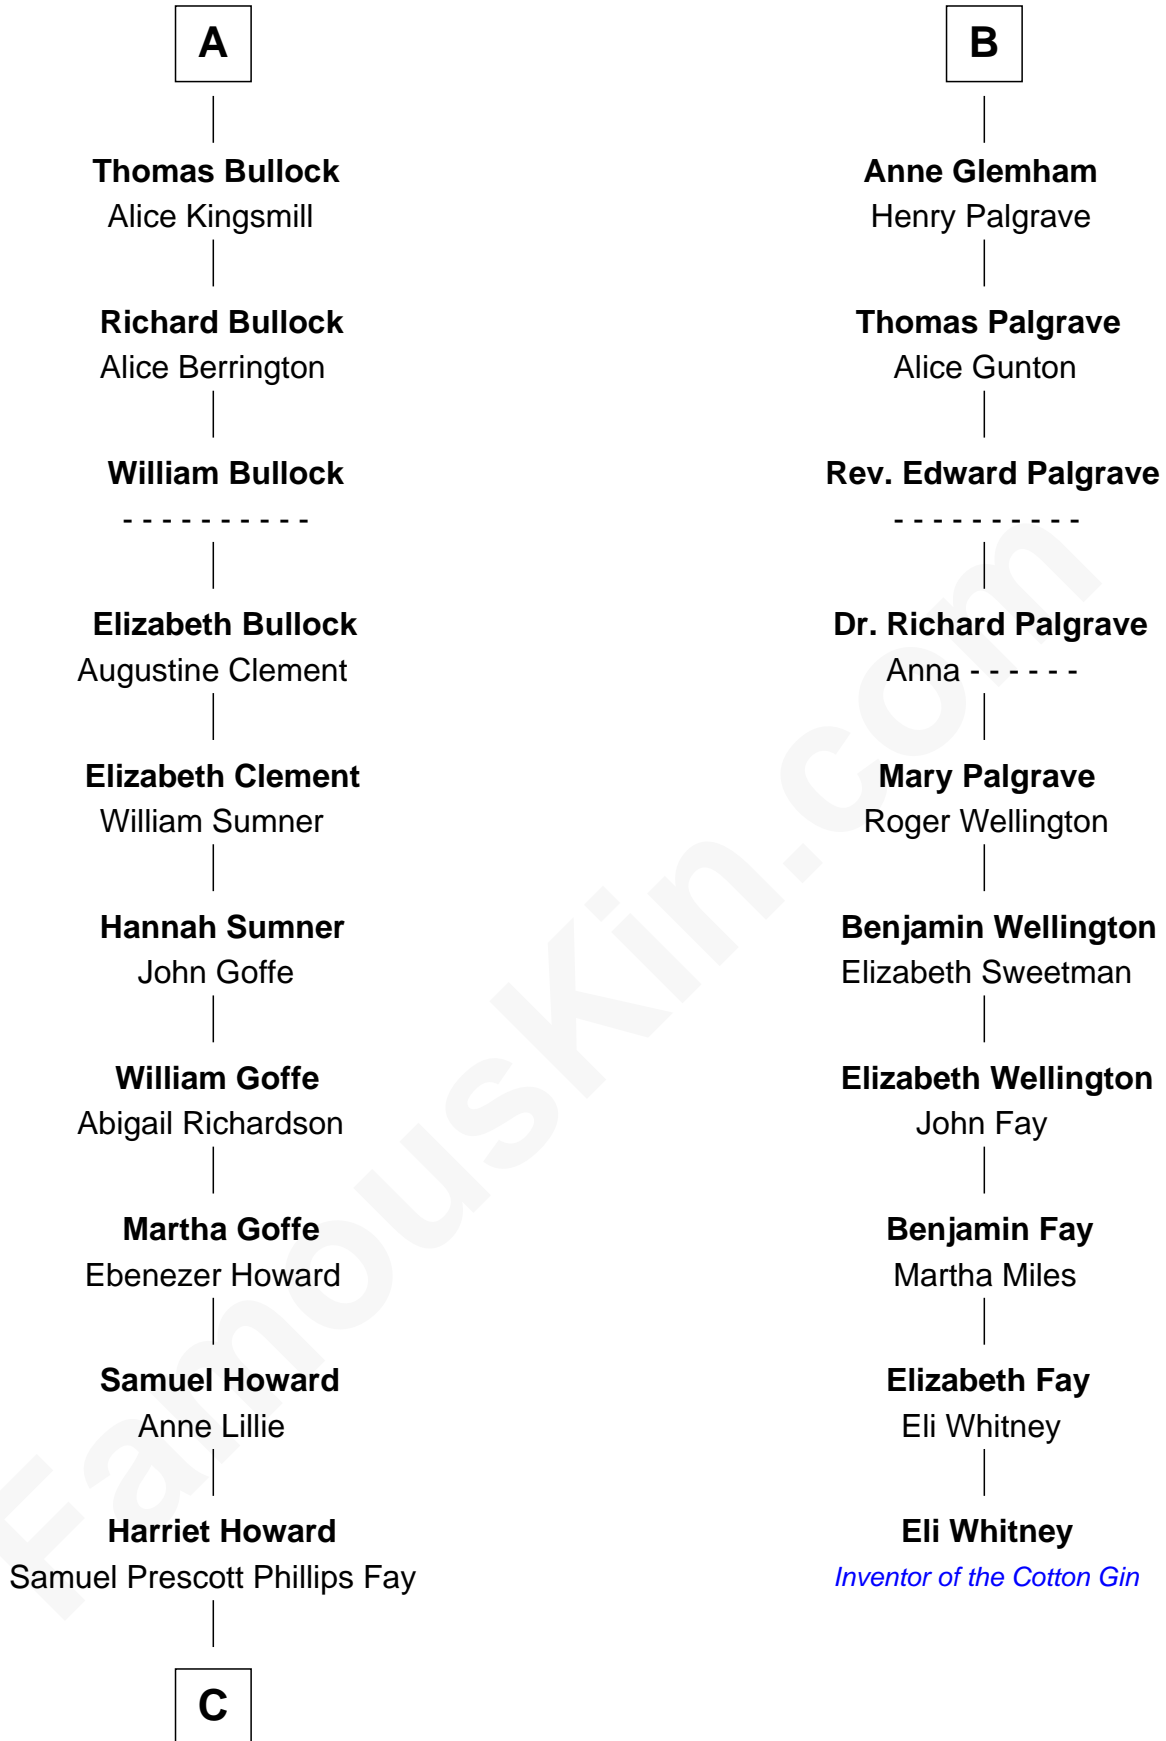

FamousKin.com
Relationship Chart of
George H. W. Bush
41st U.S. President

16th cousin 5 times removed of
Eli Whitney
Inventor of the Cotton Gin

C

—
Samuel Howard Fay
Susan Montfort Shellman

—
Harriet Eleanor Fay
Rev. James Smith Bush

—
Samuel Prescott Bush
Flora Sheldon

—
Prescott Sheldon Bush
Dorothy Wear Walker

—
George H. W. Bush
41st U.S. President

FamousKin.com