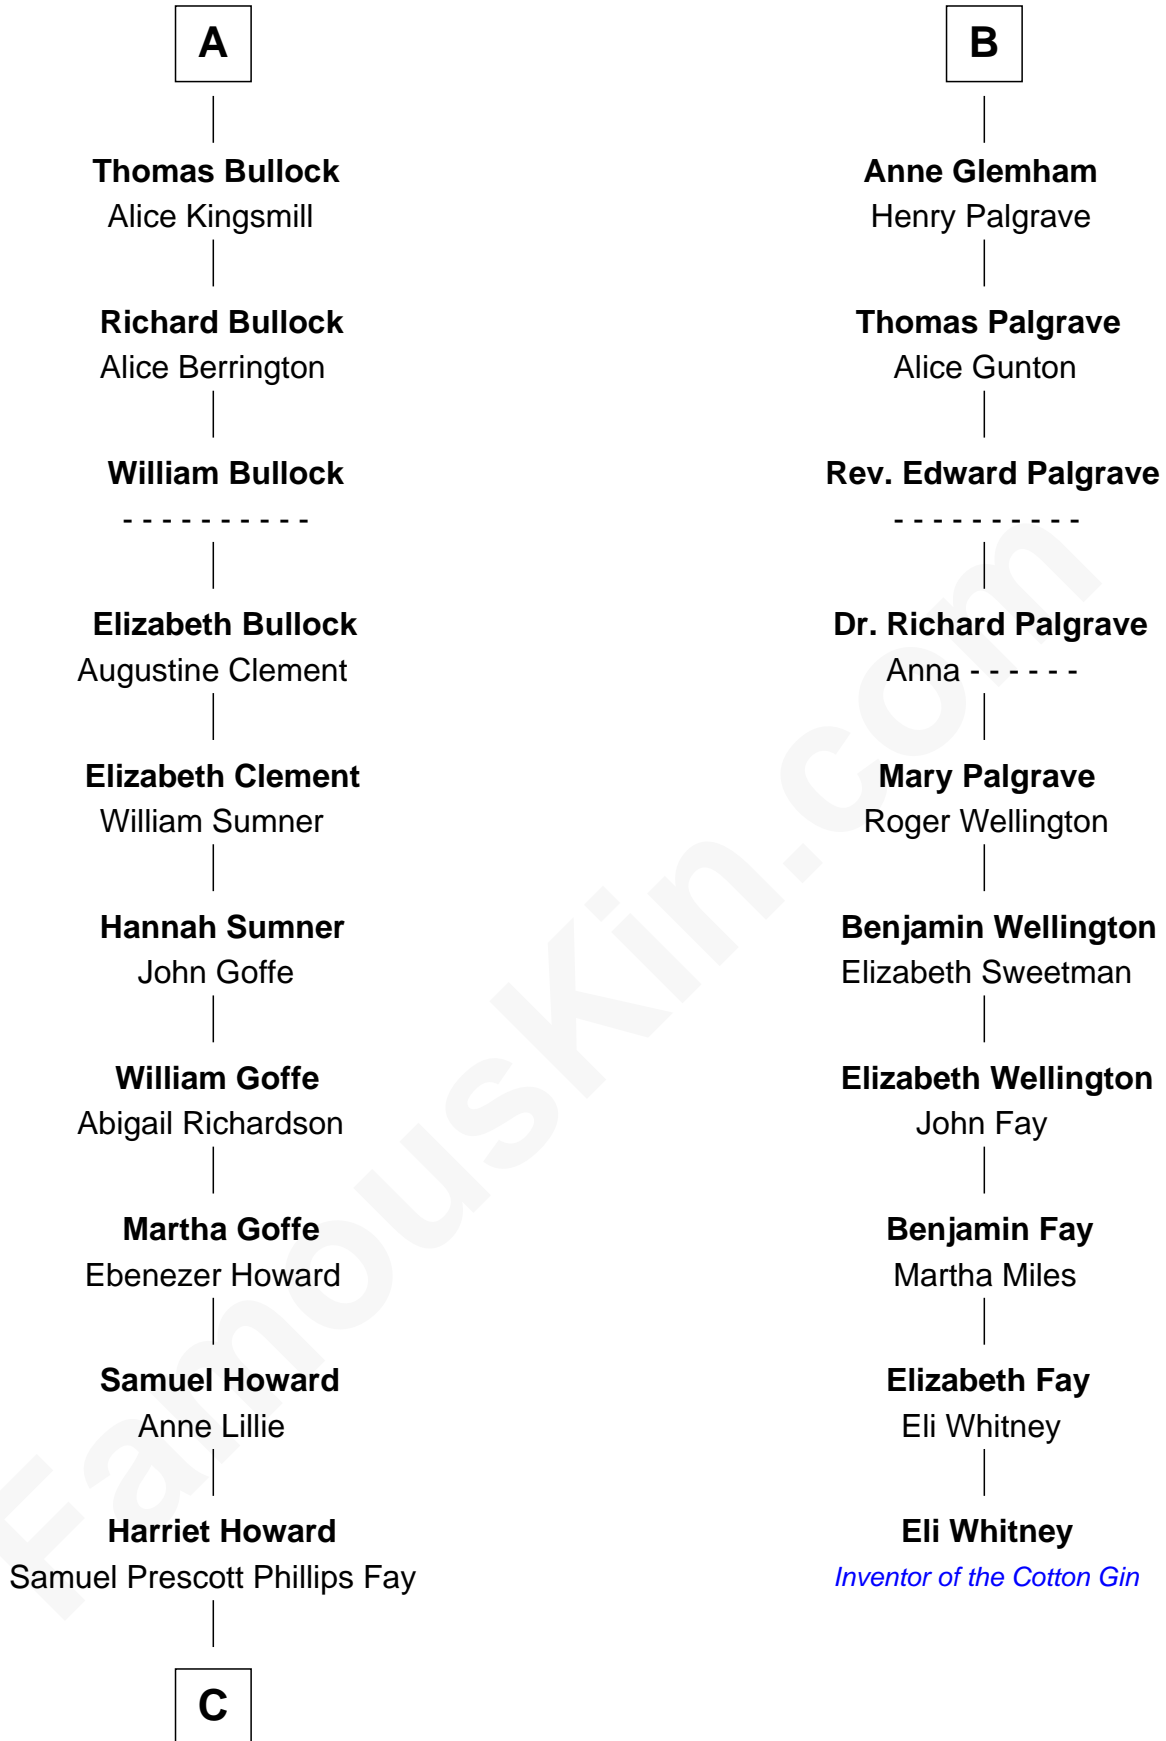

**FamousKin.com**  
**Relationship Chart of**  
**George H. W. Bush**  
*41st U.S. President*

16th cousin 5 times removed of  
**Eli Whitney**  
*Inventor of the Cotton Gin*

**Gunselm de Badlesmere**

**C**

—  
**Samuel Howard Fay**  
Susan Montfort Shellman

—  
**Harriet Eleanor Fay**  
Rev. James Smith Bush

—  
**Samuel Prescott Bush**  
Flora Sheldon

—  
**Prescott Sheldon Bush**  
Dorothy Wear Walker

—  
**George H. W. Bush**  
*41st U.S. President*