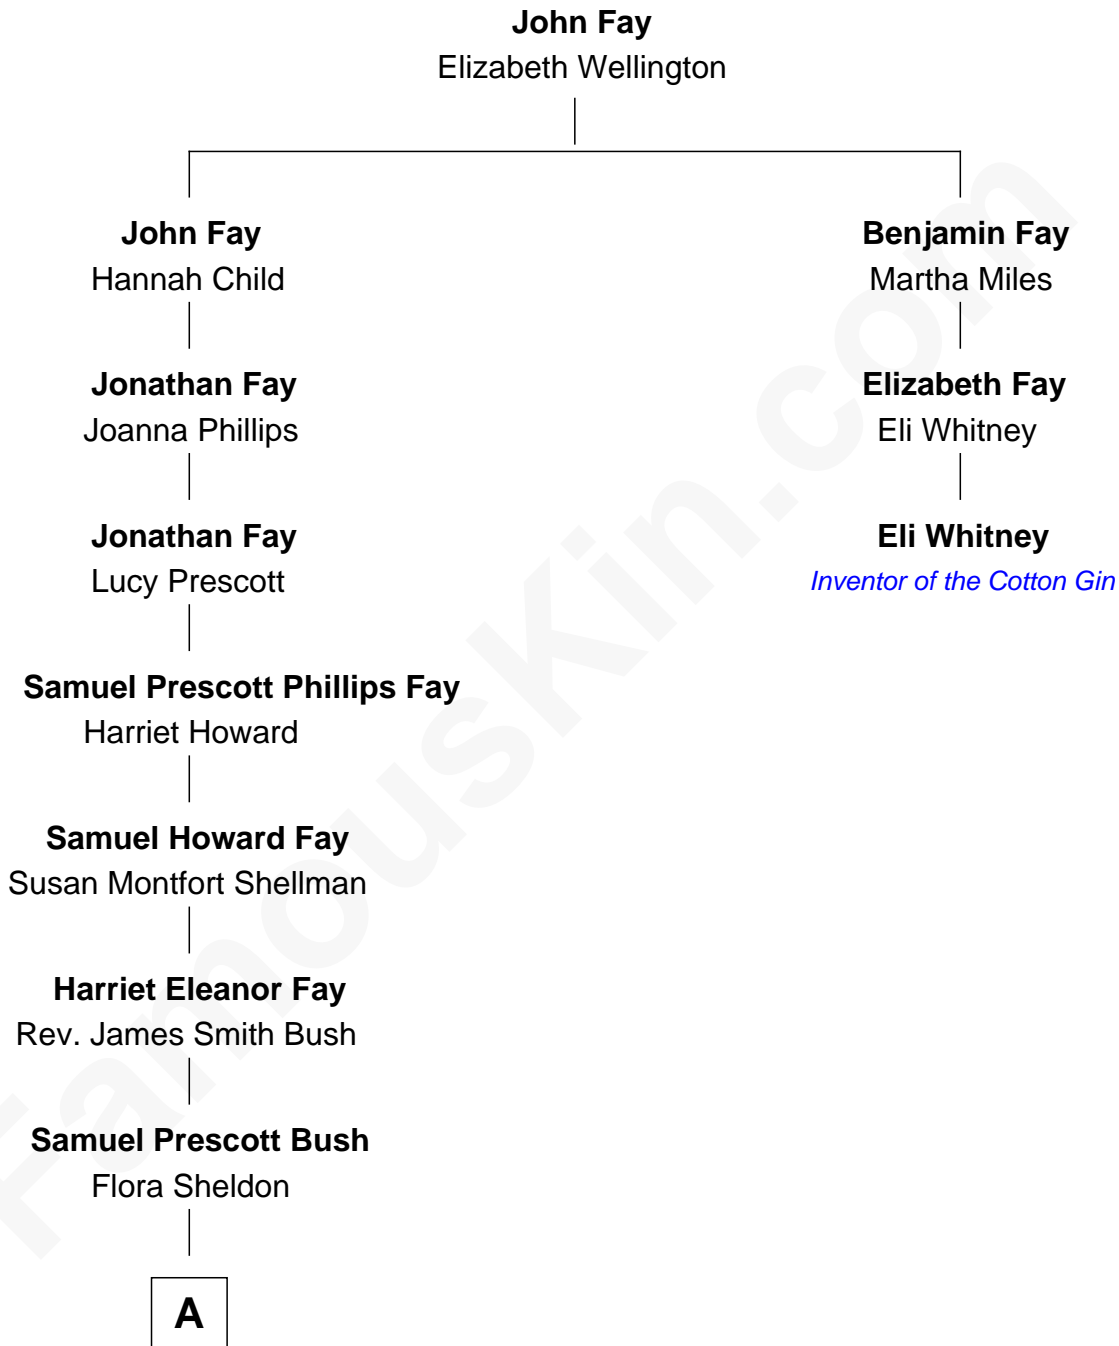

FamousKin.com Relationship Chart of

George H. W. Bush

41st U.S. President

2nd cousin 6 times removed of

Eli Whitney

Inventor of the Cotton Gin

A

—
Prescott Sheldon Bush

Dorothy Wear Walker

—
George H. W. Bush

41st U.S. President

FamousKin.com