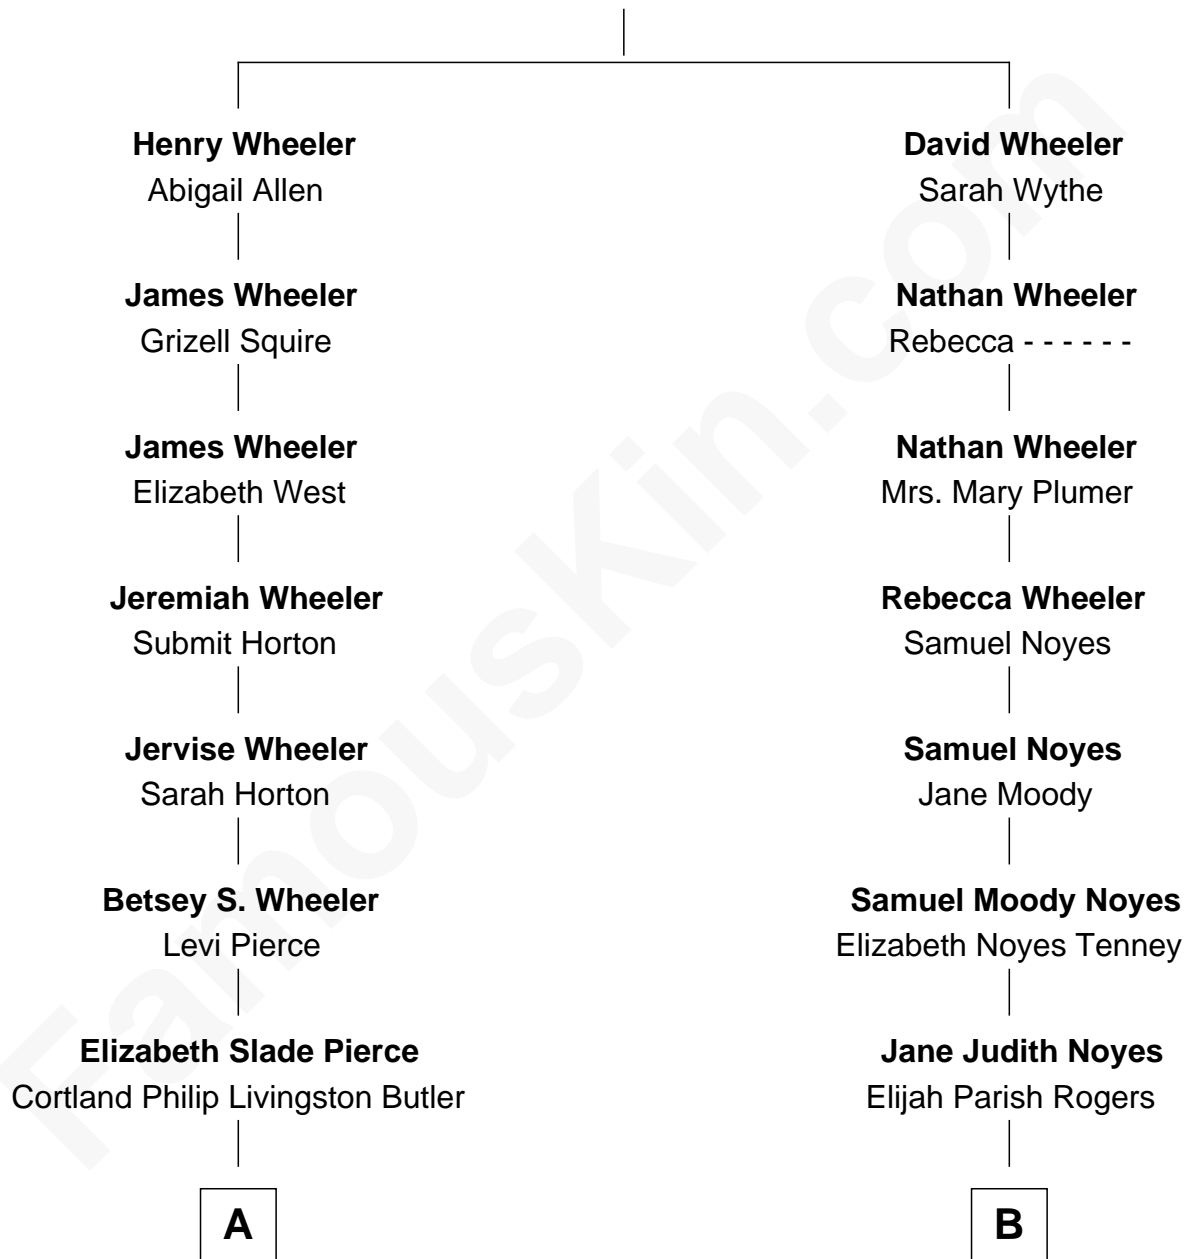

FamousKin.com Relationship Chart of

George H. W. Bush

41st U.S. President

10th cousin of

Richard Hatch

TV and Movie Actor

John Wheeler

Agnes Yeoman

A

Mary Elizabeth Butler
Robert Emmet Sheldon

Flora Sheldon
Samuel Prescott Bush

Prescott Sheldon Bush
Dorothy Wear Walker

George H. W. Bush
41st U.S. President

B

Lieutus Moody Rogers
Bertha Adeline Perkins

Leah Perkins Rogers
Charles Wesley Hatch

John Raymond Hatch
Elizabeth White

Richard Hatch
TV and Movie Actor

FamousKin.com